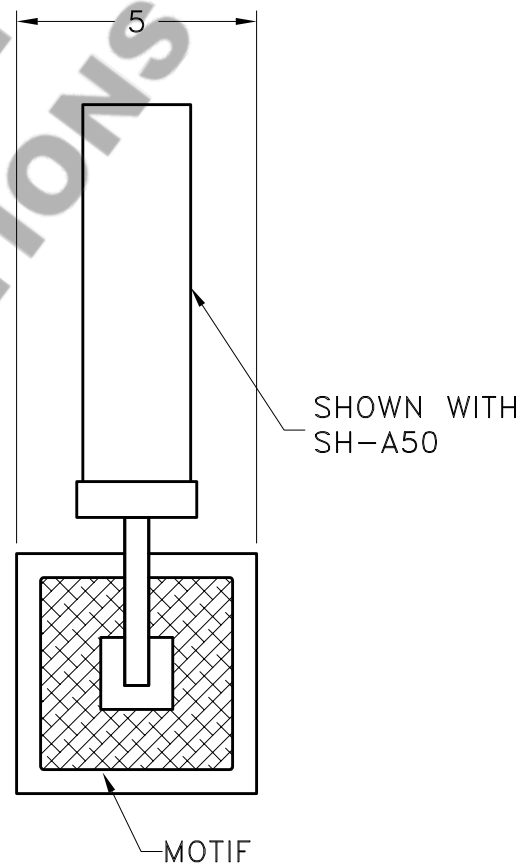

Location:

Product #: ID2158-S

MOUNTING

Visit [hammerton.com](http://hammerton.com) for product options and specifications.

Mounting Style: D	Electrical Type: INCANDESCENT
Approximate lbs.: 8	Bulb Qty: 1 Wattage: SEE SHADE
Finish: SEE WEB SITE FOR OPTIONS	Voltage: 120
Top Diffuser: N/A	Socket Type: CANDELABRA
Bottom Diffuser: N/A	UL Location: DRY

All fixtures created by Hammerton are handcrafted by artisans. Dimensions may vary up to 1/8".

©Copyright 2013. All rights in design, detail or invention of this drawing are reserved as the property of Hammerton. Any imitation or adaptation without written consent is strictly prohibited.