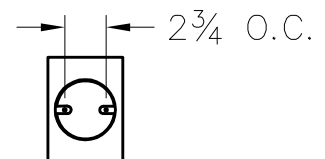

Visit hammerton.com for product options and specifications.

Mounting Style: D	Electrical Type: INCANDESCENT
Approximate lbs.: 8	Bulb Qty: 1 Wattage: SEE SHADE
Finish: SEE WEB SITE FOR OPTIONS	Voltage: 120
Top Diffuser: N/A	Socket Type: CANDELABRA
Bottom Diffuser: N/A	UL Location: DRY

All fixtures created by Hammerton are handcrafted by artisans. Dimensions may vary up to 1/8".

©Copyright 2013. All rights in design, detail or invention of this drawing are reserved as the property of Hammerton. Any imitation or adaptation without written consent is strictly prohibited.

Hammerton Inc. · 217 Wright Brothers Dr. · Salt Lake City, UT 84116 · (801) 973-8095

Mounting Detail