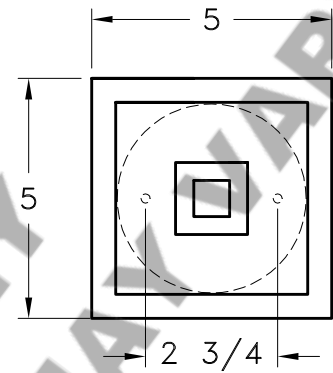

Location:

Product #: ID2158-S

MOUNTING

Visit [hammerton.com](http://hammerton.com) for product options and specifications.

Mounting Style: D	Electrical Type: INCANDESCENT
Approximate lbs.: 8	Bulb Qty: 1 Wattage: SEE SHADE
Finish: SEE WEB SITE FOR OPTIONS	Voltage: 120
Top Diffuser: N/A	Socket Type: CANDELABRA
Bottom Diffuser: N/A	UL Location: DRY

All fixtures created by Hammerton are handcrafted by artisans. Dimensions may vary up to 1/8".

©Copyright 2013. All rights in design, detail or invention of this drawing are reserved as the property of Hammerton. Any imitation or adaptation without written consent is strictly prohibited.