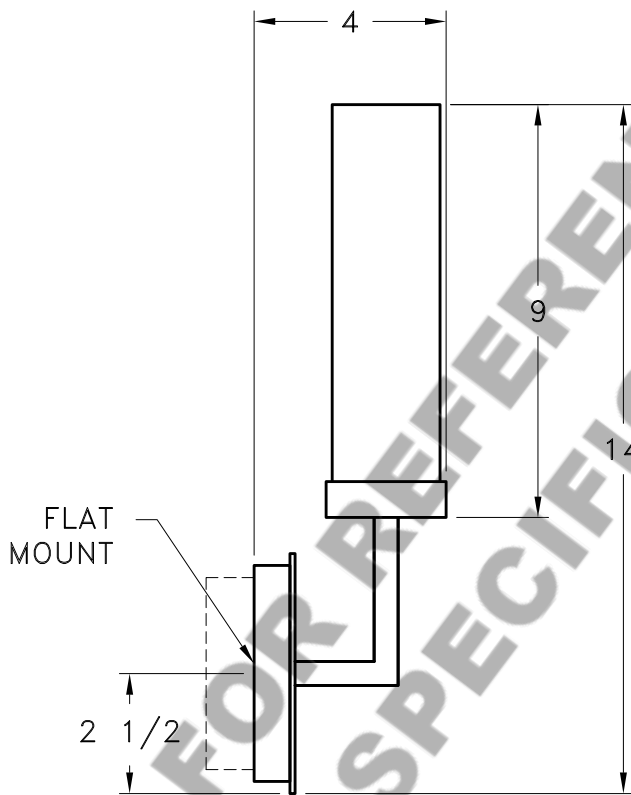

Location:

Product #: ID2158-S

MOUNTING

Visit [hammerton.com](http://hammerton.com) for product options and specifications.

Mounting Style: D	Electrical Type: INCANDESCENT
Approximate lbs.: 8	Bulb Qty: 1 Wattage: SEE SHADE
Finish: SEE WEB SITE FOR OPTIONS	Voltage: 120
Top Diffuser: N/A	Socket Type: CANDELABRA
Bottom Diffuser: N/A	UL Location: DRY

All fixtures created by Hammerton are handcrafted by artisans. Dimensions may vary up to 1/8".

©Copyright 2013. All rights in design, detail or invention of this drawing are reserved as the property of Hammerton. Any imitation or adaptation without written consent is strictly prohibited.