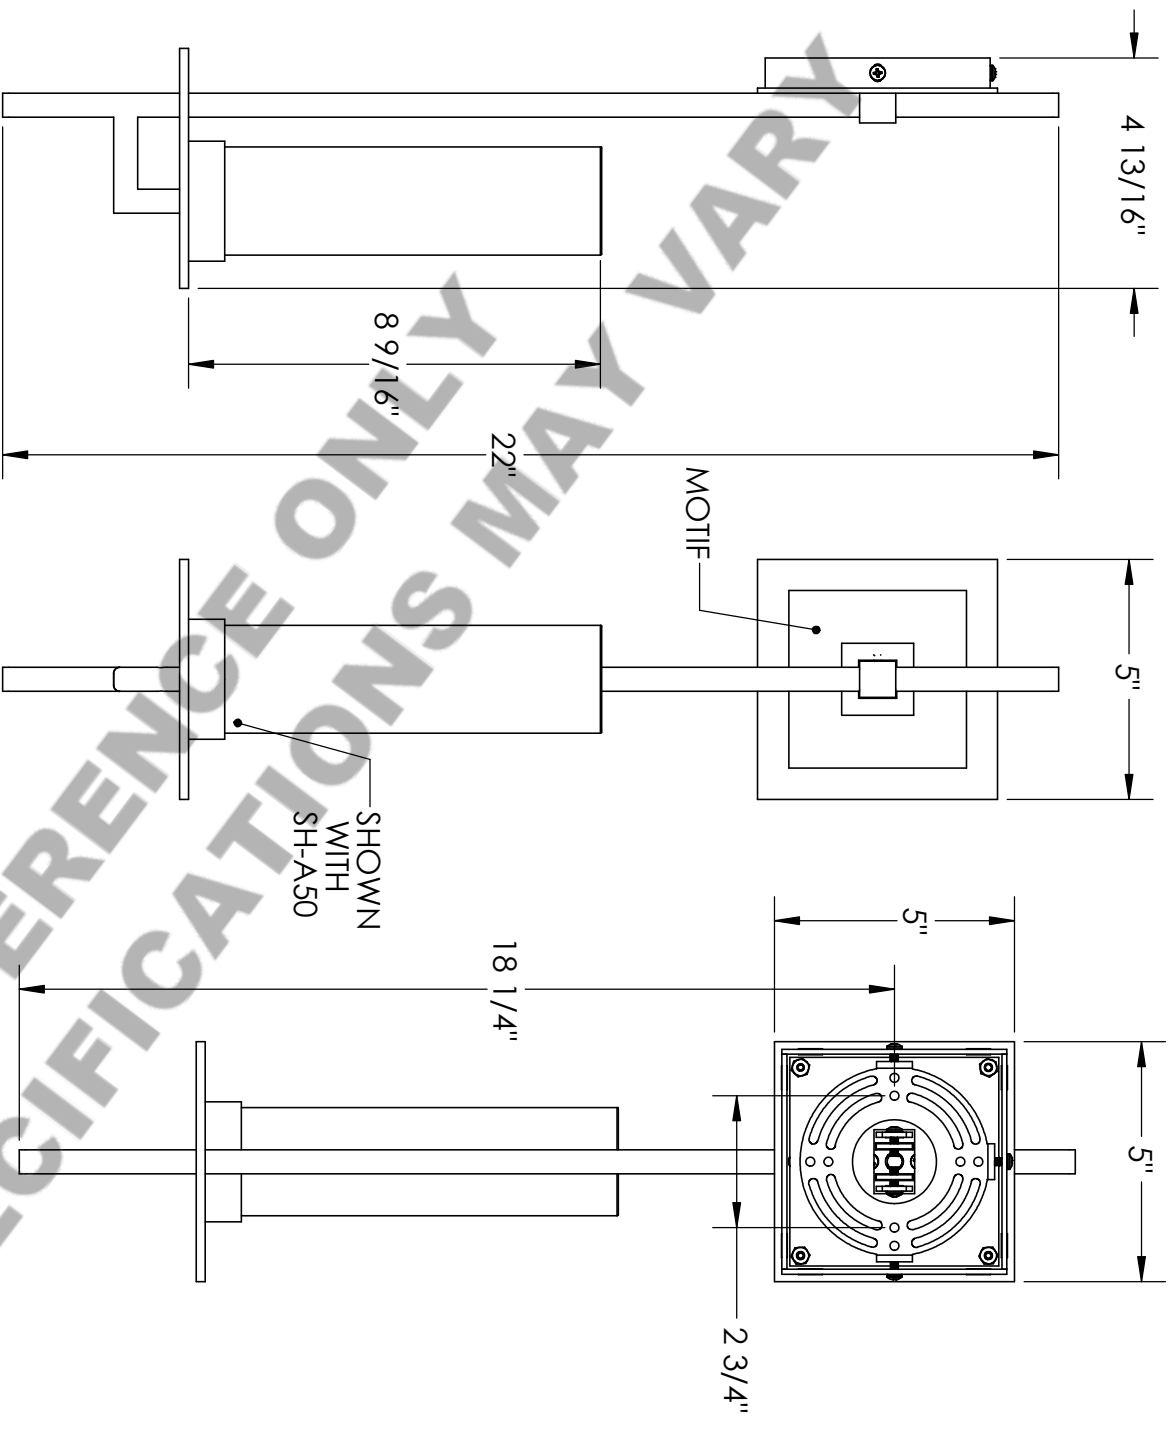

Approved By:

Product #: ID2164

Date:1/29/2016

Mounting Style: FLAT	Electrical Type: INCANDESCENT
Approximate lbs.: 4	Bulb Qty: 1 Wattage: 60
Finish:SEE WEBSITE FOR OPTIONS	Voltage:120
Top Diffuser: OPEN	Socket Type:SMALL
Bottom Diffuser:N/A	UL Location: DRY