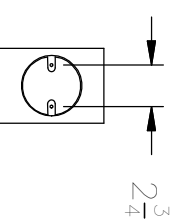

Mounting Detail

CAUTION
HARDWARE PACKET "D"
MOUNTS DIRECTLY TO
J-BOX.