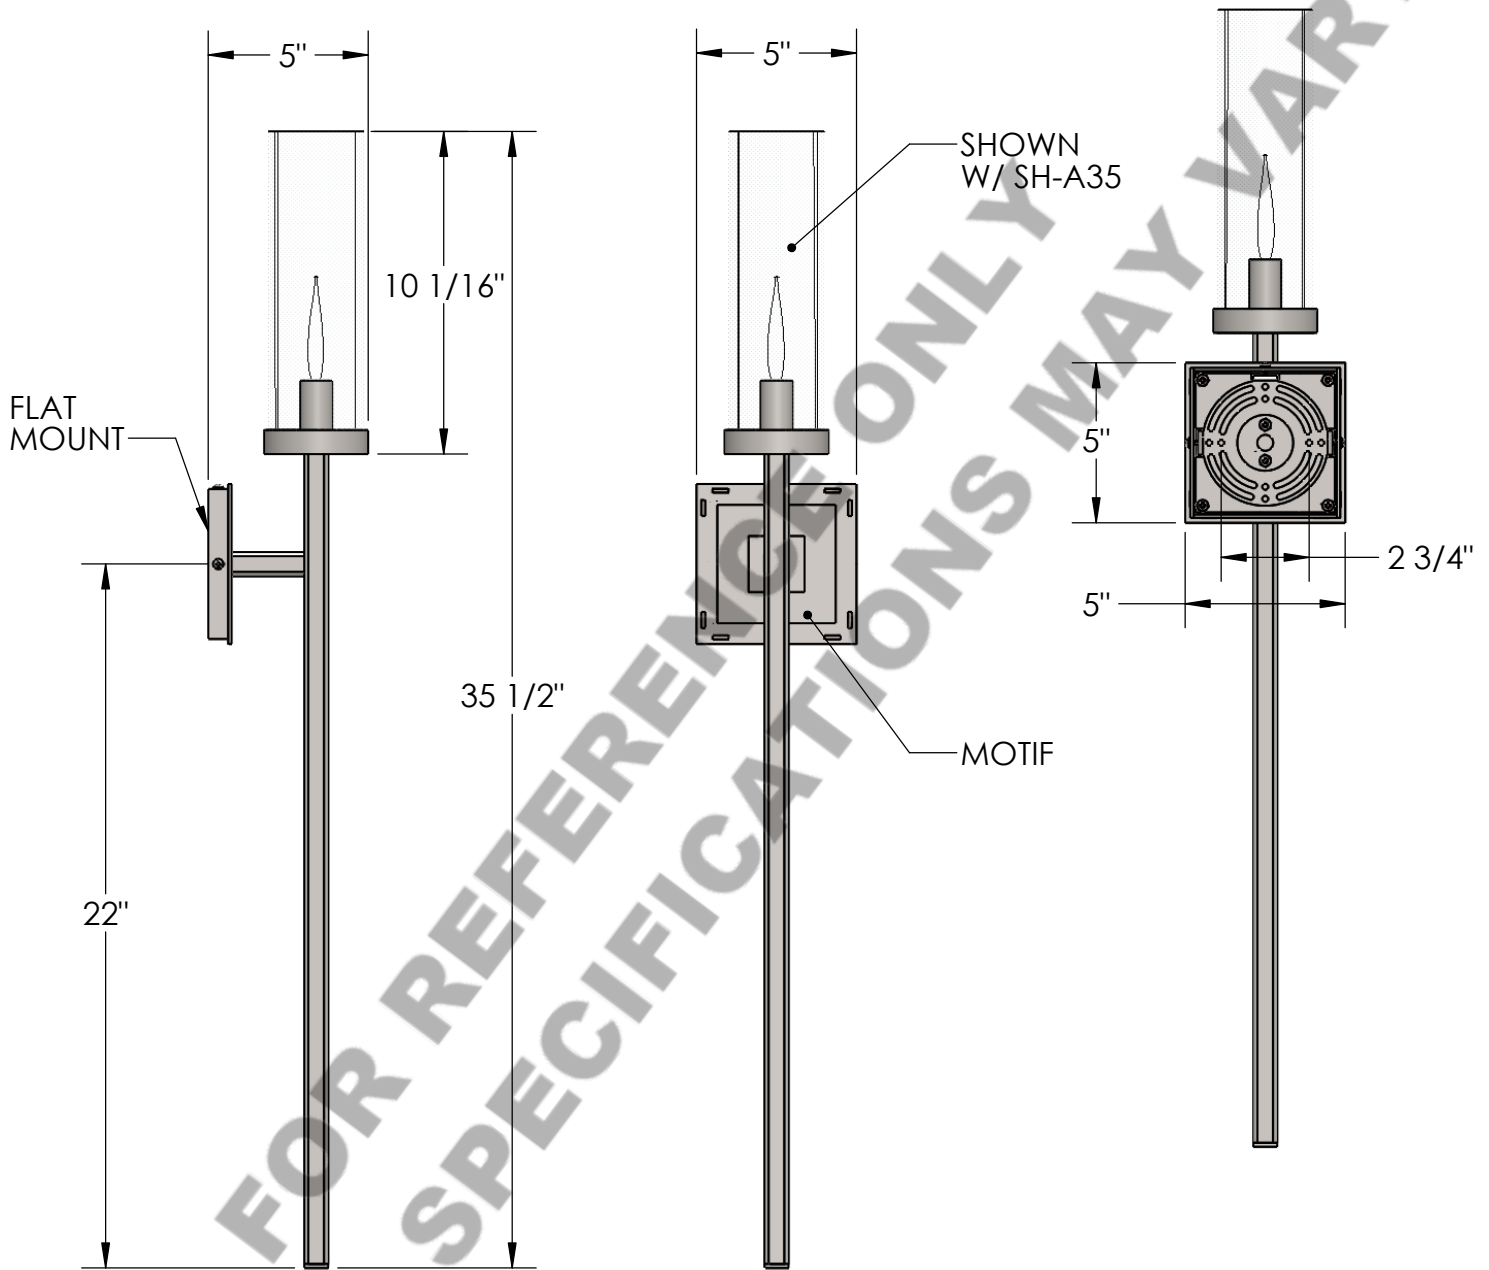

Approved By:

Product #: ID2180-L

Date: 1/27/2017

Mounting Style: FLAT	Electrical Type: INCANDESCENT
Approximate lbs.: 5	Bulb Qty: 1 Wattage: 60
Finish: SEE WEBSITE FOR OPTIONS	Voltage: 120
Top Diffuser: OPEN	Socket Type: SMALL
Bottom Diffuser: N/A	UL Location: DRY

Mounting Detail

CAUTION
HARDWARE PACKET "D"
MOUNTS DIRECTLY TO
J-BOX.

All fixtures created by Hammerton are handcrafted by artisans—dimensions may vary.

© Copyright 2015. All rights in design, detail or invention of this drawing are reserved as the property of Hammerton. Any imitation or adaptation without written consent is strictly prohibited.