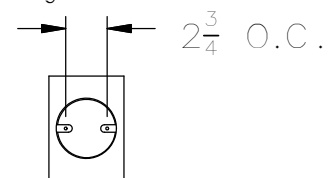

Approved By:

Product #: ID2180-L

Date: 1/27/2017

Mounting Style: FLAT	Electrical Type: INCANDESCENT
Approximate lbs.: 5	Bulb Qty: 1 Wattage: 60
Finish: SEE WEBSITE FOR OPTIONS	Voltage: 120
Top Diffuser: OPEN	Socket Type: SMALL
Bottom Diffuser: N/A	UL Location: DRY

Mounting Detail

CAUTION
HARDWARE PACKET "D"
MOUNTS DIRECTLY TO
J-BOX.

All fixtures created by Hammerton are handcrafted by artisans—dimensions may vary.

© Copyright 2015. All rights in design, detail or invention of this drawing are reserved as the property of Hammerton. Any imitation or adaptation without written consent is strictly prohibited.