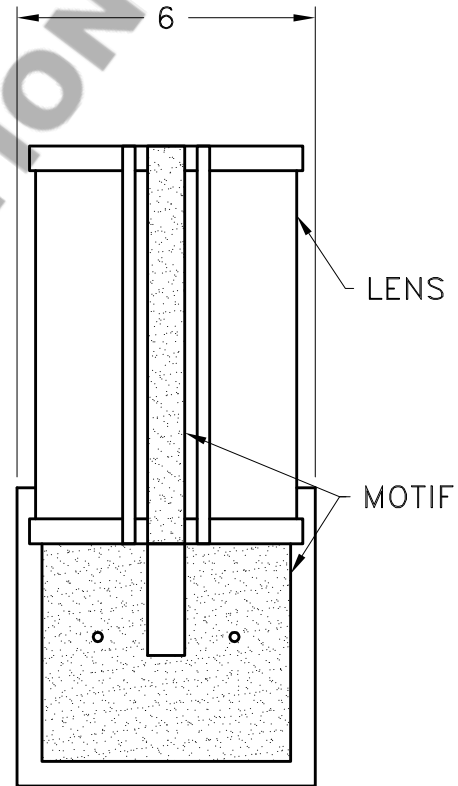

Location:

Product #: ID2229

Visit [hammerton.com](http://hammerton.com) for product options and specifications.

Mounting Style: D	Electrical Type: INCANDESCENT	<p>Mounting Detail</p> <p>2 3/4 O.C.</p> <p><b>CAUTION</b> HARDWARE PACKET "D" MOUNTS DIRECTLY TO J-BOX.</p>
Approximate lbs.: 10	Bulb Qty: 1    Wattage: 60	
Finish: SEE WEB SITE FOR OPTIONS	Voltage: 120	
Top Diffuser: OPEN	Socket Type: MEDIUM	
Bottom Diffuser: OPEN	UL Location: DRY	
<p>All fixtures created by Hammerton are handcrafted by artisans. Dimensions may vary up to 7/8".</p> <p>©Copyright 2013. All rights in design, detail or invention of this drawing are reserved as the property of Hammerton. Any imitation or adaptation without written consent is strictly prohibited.</p> <p>Hammerton Inc. · 217 Wright Brothers Dr. · Salt Lake City, UT 84116 · (801) 973-8095</p>		