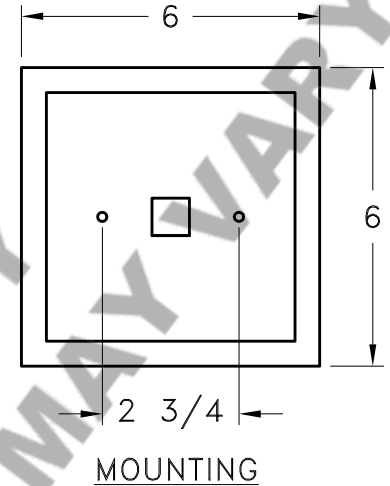

Location:

Product #: ID2229

Visit [hammerton.com](http://hammerton.com) for product options and specifications.

Mounting Style: D	Electrical Type: INCANDESCENT	<p>Mounting Detail</p> <p>2 3/4 O.C.</p> <p><b>CAUTION</b> HARDWARE PACKET "D" MOUNTS DIRECTLY TO J-BOX.</p>
Approximate lbs.: 10	Bulb Qty: 1    Wattage: 60	
Finish: SEE WEB SITE FOR OPTIONS	Voltage: 120	
Top Diffuser: OPEN	Socket Type: MEDIUM	
Bottom Diffuser: OPEN	UL Location: DRY	
<p>All fixtures created by Hammerton are handcrafted by artisans. Dimensions may vary up to 7/8".</p> <p>©Copyright 2013. All rights in design, detail or invention of this drawing are reserved as the property of Hammerton. Any imitation or adaptation without written consent is strictly prohibited.</p> <p>Hammerton Inc. · 217 Wright Brothers Dr. · Salt Lake City, UT 84116 · (801) 973-8095</p>		