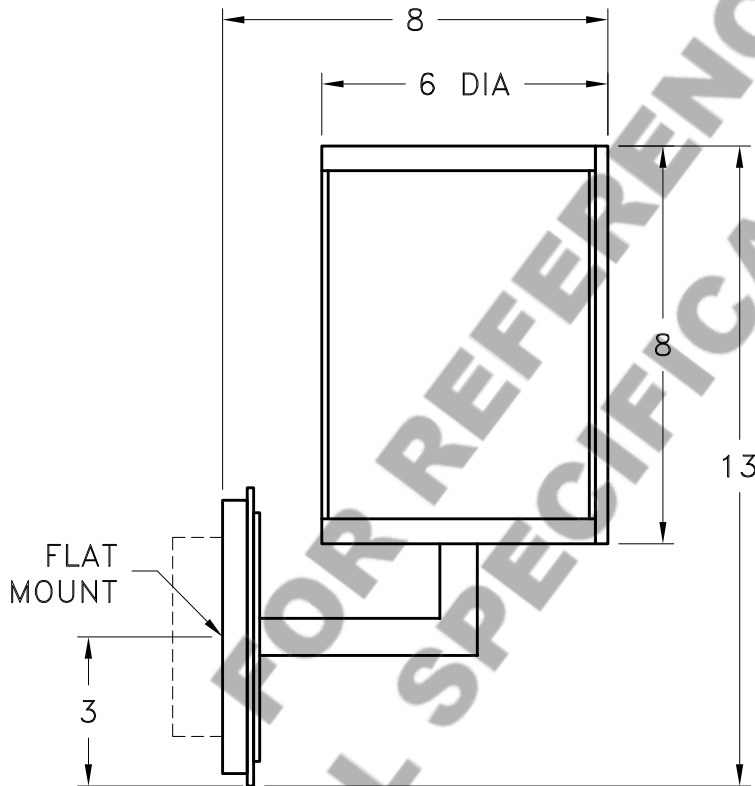

Location:

Product #: ID2229

Visit [hammerton.com](http://hammerton.com) for product options and specifications.

Mounting Style: D	Electrical Type: INCANDESCENT	<p>Mounting Detail</p> <p>2 3/4 O.C.</p> <p><b>CAUTION</b> HARDWARE PACKET "D" MOUNTS DIRECTLY TO J-BOX.</p>
Approximate lbs.: 10	Bulb Qty: 1    Wattage: 60	
Finish: SEE WEB SITE FOR OPTIONS	Voltage: 120	
Top Diffuser: OPEN	Socket Type: MEDIUM	
Bottom Diffuser: OPEN	UL Location: DRY	
<p>All fixtures created by Hammerton are handcrafted by artisans. Dimensions may vary up to 7/8".</p> <p>©Copyright 2013. All rights in design, detail or invention of this drawing are reserved as the property of Hammerton. Any imitation or adaptation without written consent is strictly prohibited.</p> <p>Hammerton Inc. · 217 Wright Brothers Dr. · Salt Lake City, UT 84116 · (801) 973-8095</p>		