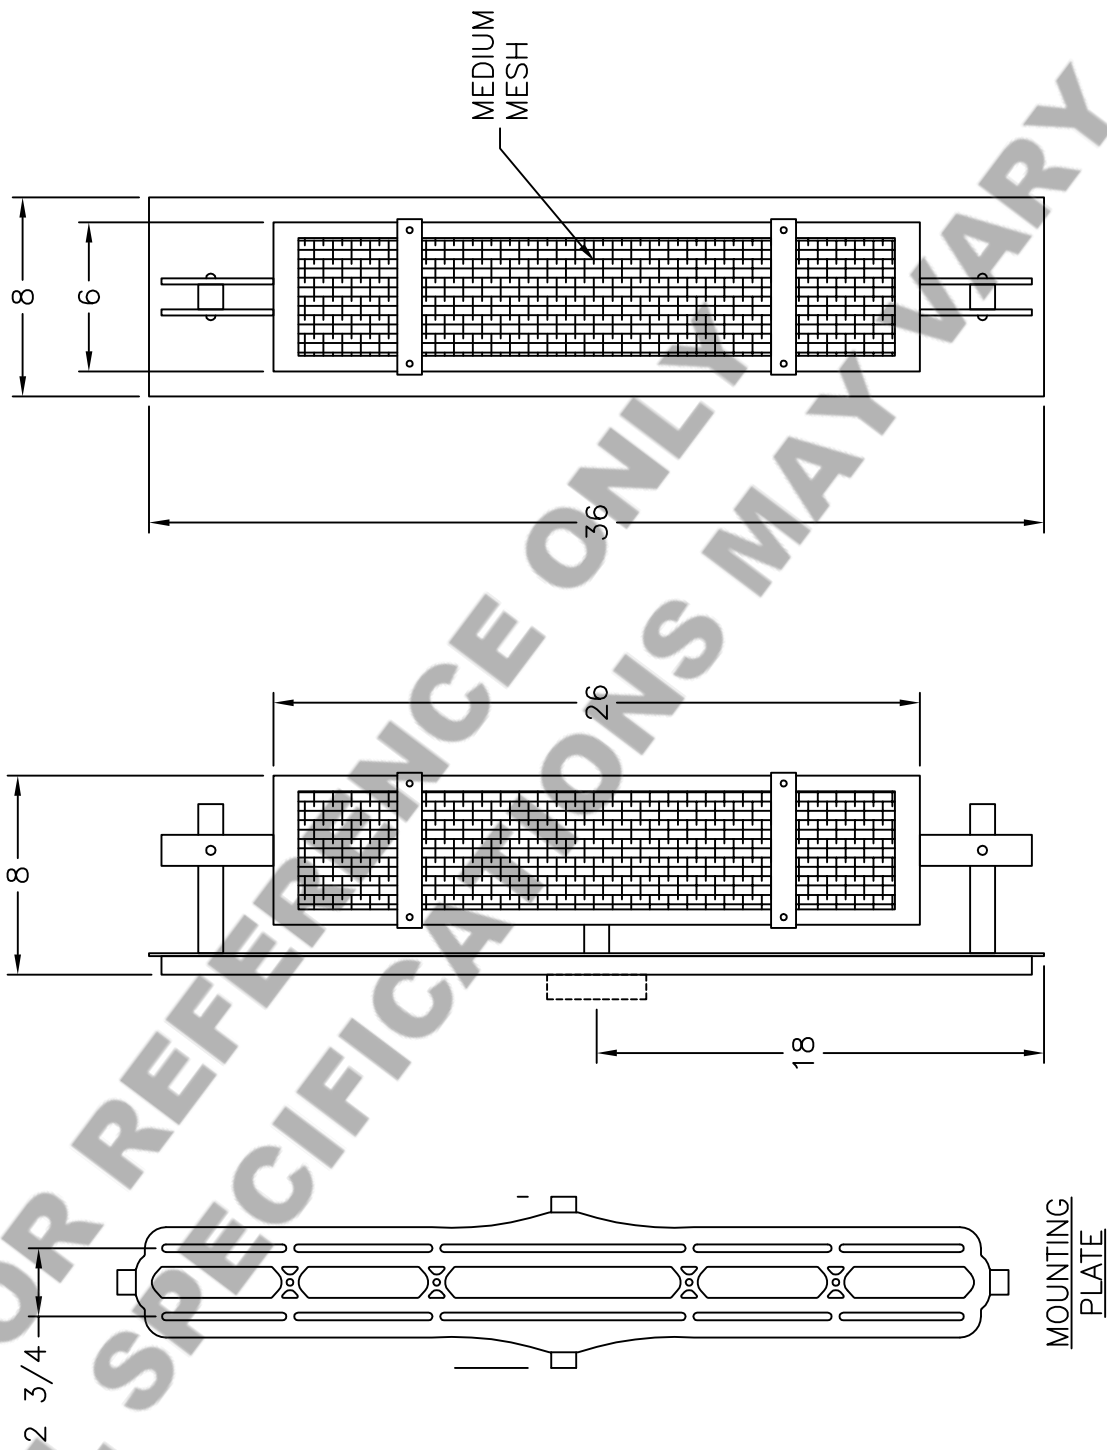

# SPECIFICATION DRAWING

Approved By:

Product #: ID2275

Date: 2/17/15

Mounting Style:	FLAT	Electrical Type:	INCANDESCENT
Approximate lbs.:	35	Bulb Qty:	2 Wattage: 60
Finish:	SEE WEBSITE FOR OPTIONS	Voltage:	120
Top Diffuser:	OPEN	Socket Type:	MEDIUM
Bottom Diffuser:	OPEN	UL Location:	DRY