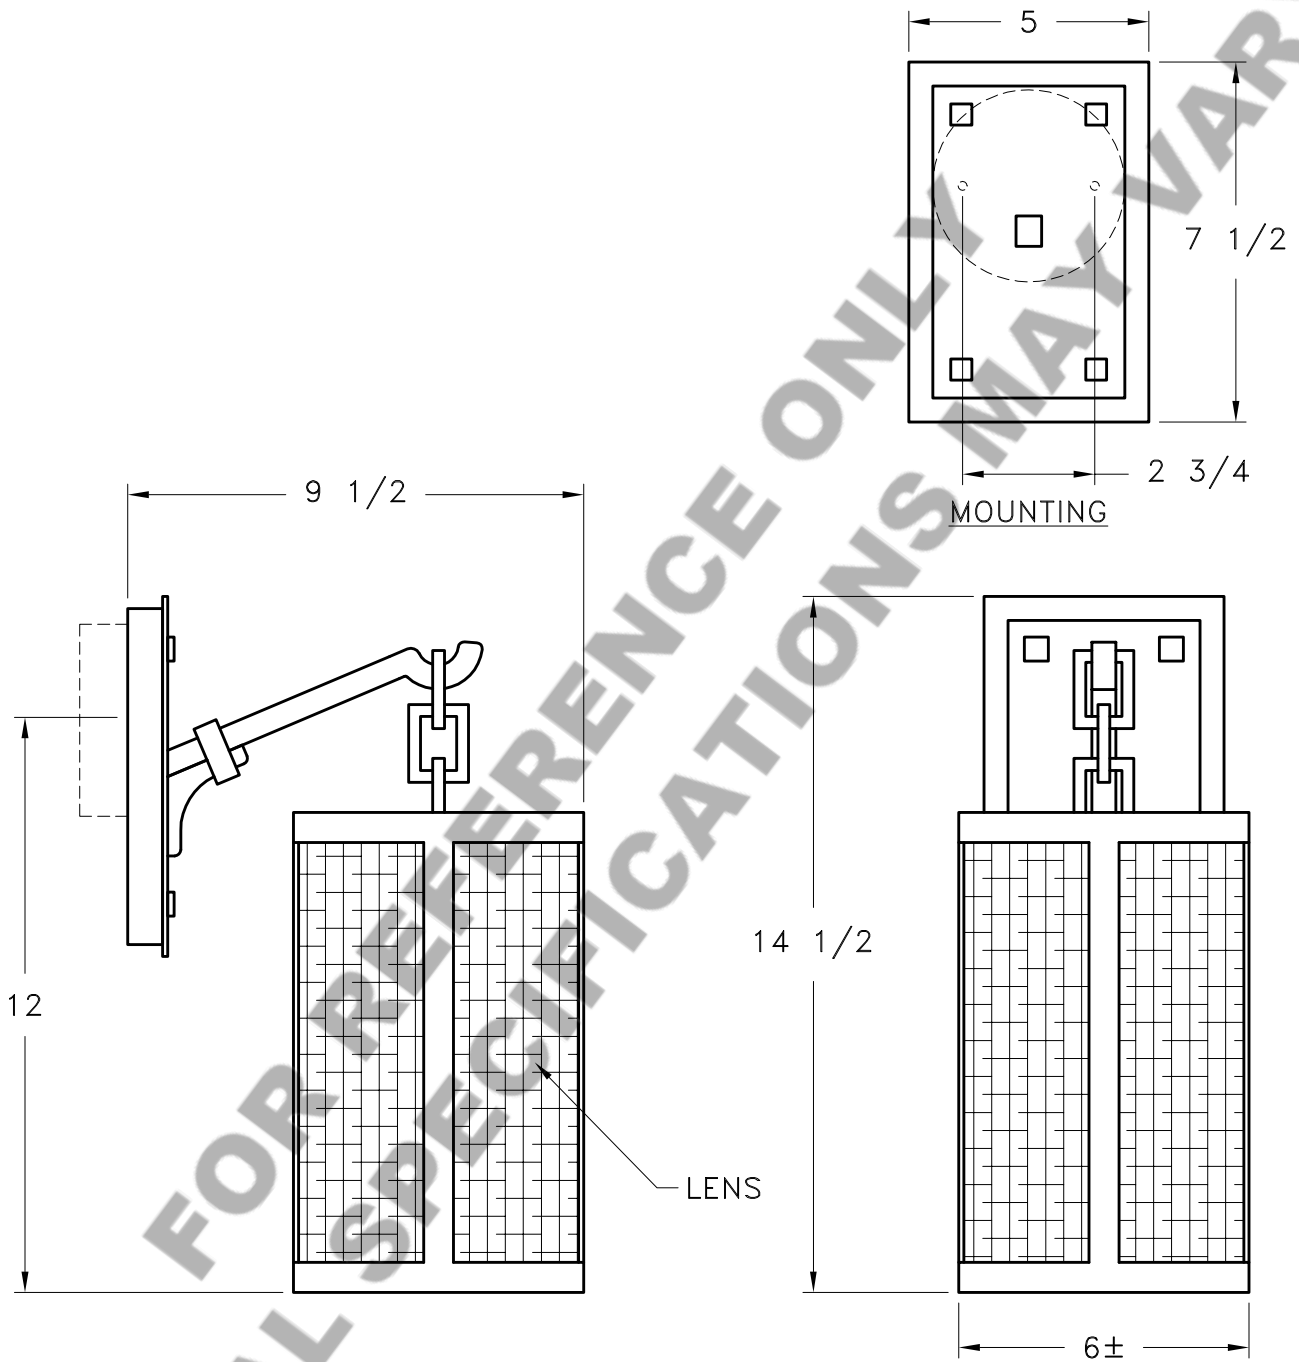

Location:

Product #: ID2277

Visit hammerton.com for product options and specifications.

Mounting Style: D	Electrical Type: INCANDESCENT
Approximate lbs.: 15	Bulb Qty: 1 Wattage: 60
Finish: SEE WEB SITE FOR OPTIONS	Voltage: 120
Top Diffuser: OPEN	Socket Type: MEDIUM
Bottom Diffuser: OPEN	UL Location: DRY

Mounting Detail

CAUTION
HARDWARE PACKET "D"
MOUNTS DIRECTLY TO
J-BOX.

All fixtures created by Hammerton are handcrafted by artisans. Dimensions may vary up to 1/8".

©Copyright 2016. All rights in design, detail or invention of this drawing are reserved as the property of Hammerton. Any imitation or adaptation without written consent is strictly prohibited.