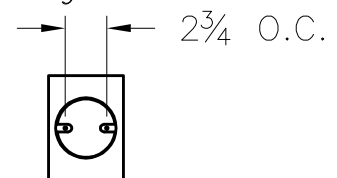

Location:

Product #: ID2277

Visit hammerton.com for product options and specifications.

Mounting Style: D	Electrical Type: INCANDESCENT
Approximate lbs.: 15	Bulb Qty: 1 Wattage: 60
Finish: SEE WEB SITE FOR OPTIONS	Voltage: 120
Top Diffuser: OPEN	Socket Type: MEDIUM
Bottom Diffuser: OPEN	UL Location: DRY

Mounting Detail

CAUTION
HARDWARE PACKET "D"
MOUNTS DIRECTLY TO
J-BOX.

All fixtures created by Hammerton are handcrafted by artisans. Dimensions may vary up to 1/8".

©Copyright 2016. All rights in design, detail or invention of this drawing are reserved as the property of Hammerton. Any imitation or adaptation without written consent is strictly prohibited.