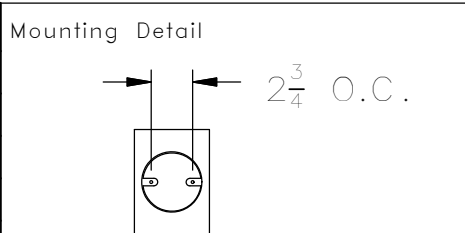

Approved By:

Product #: ID2278

Date: 7/20/2016

Mounting Style: FLAT	Electrical Type: INCANDESCENT
Approximate lbs.:	Bulb Qty: 1 Wattage: 40
Finish: SEE WEBSITE FOR OPTIONS	Voltage: 120
Top Diffuser: OPEN	Socket Type: CANDEALBRA
Bottom Diffuser: CLOSED	UL Location: DRY