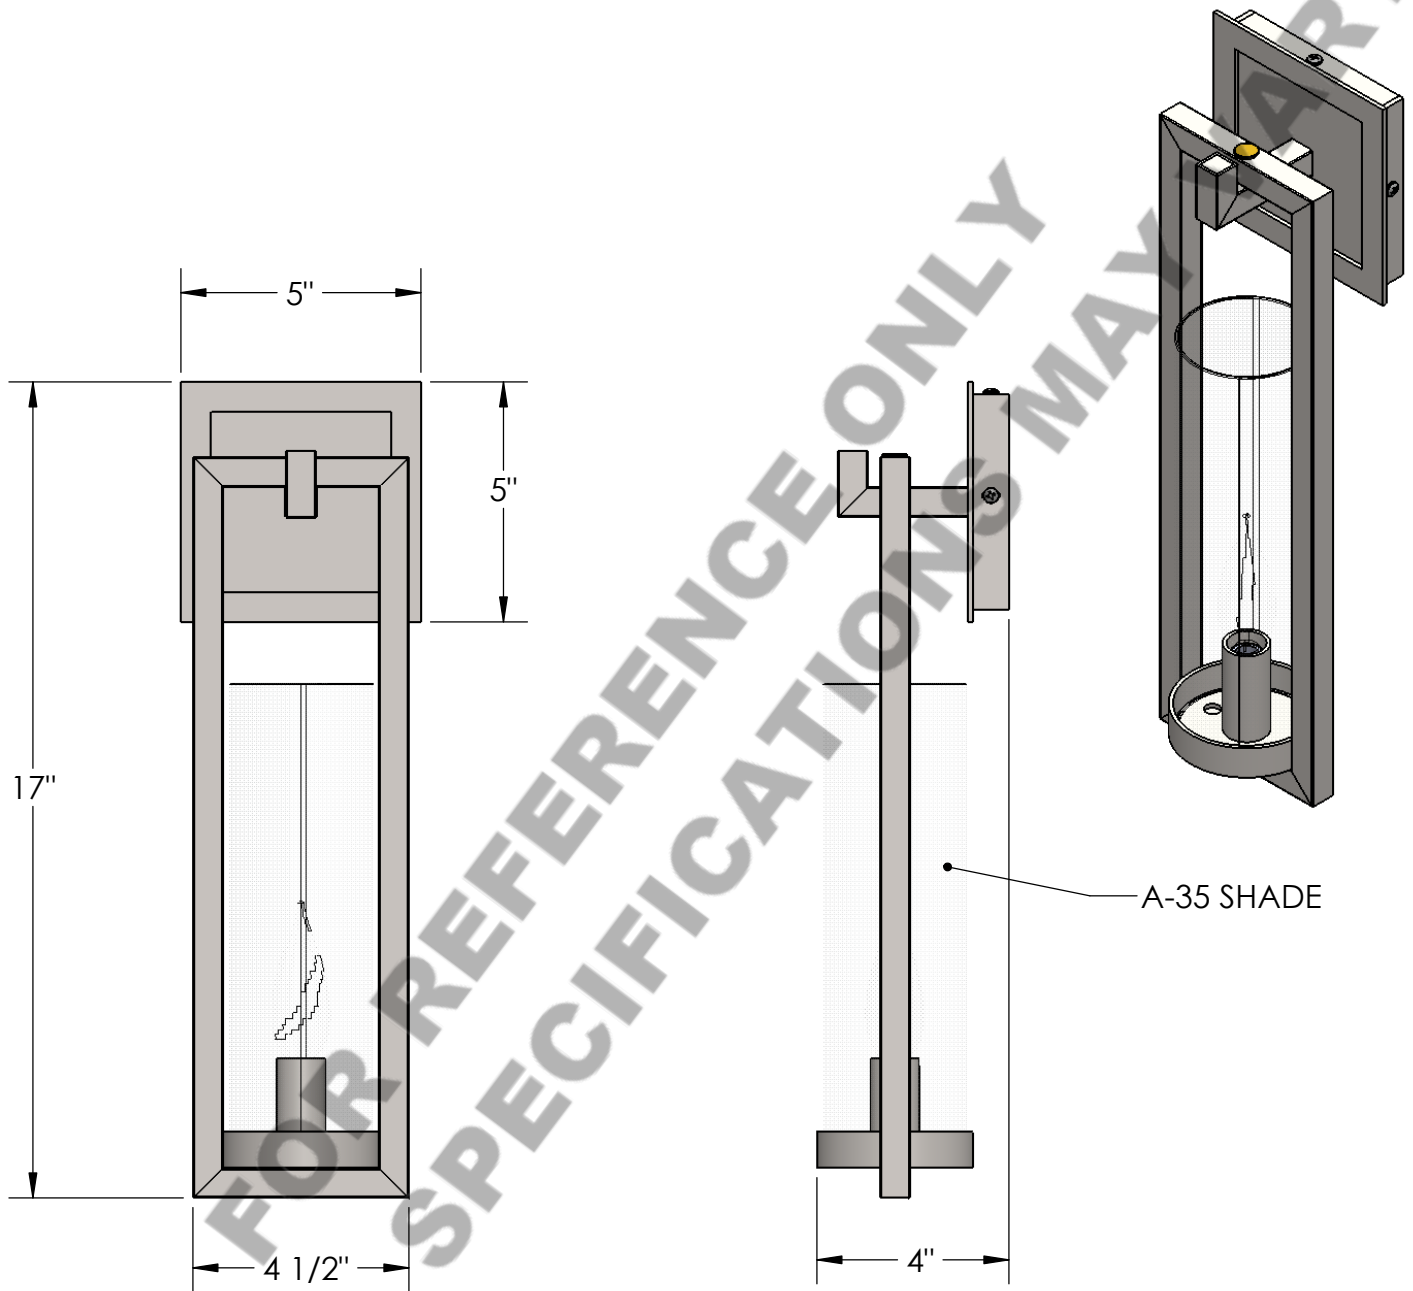

Approved By:

Product #: ID2278

Date: 7/20/2016

Mounting Style: FLAT	Electrical Type: INCANDESCENT
Approximate lbs.:	Bulb Qty: 1 Wattage: 40
Finish: SEE WEBSITE FOR OPTIONS	Voltage: 120
Top Diffuser: OPEN	Socket Type: CANDEALBRA
Bottom Diffuser: CLOSED	UL Location: DRY

All fixtures created by Hammerton are handcrafted by artisans—dimensions may vary.

© Copyright 2015. All rights in design, detail or invention of this drawing are reserved as the property of Hammerton. Any imitation or adaptation without written consent is strictly prohibited.