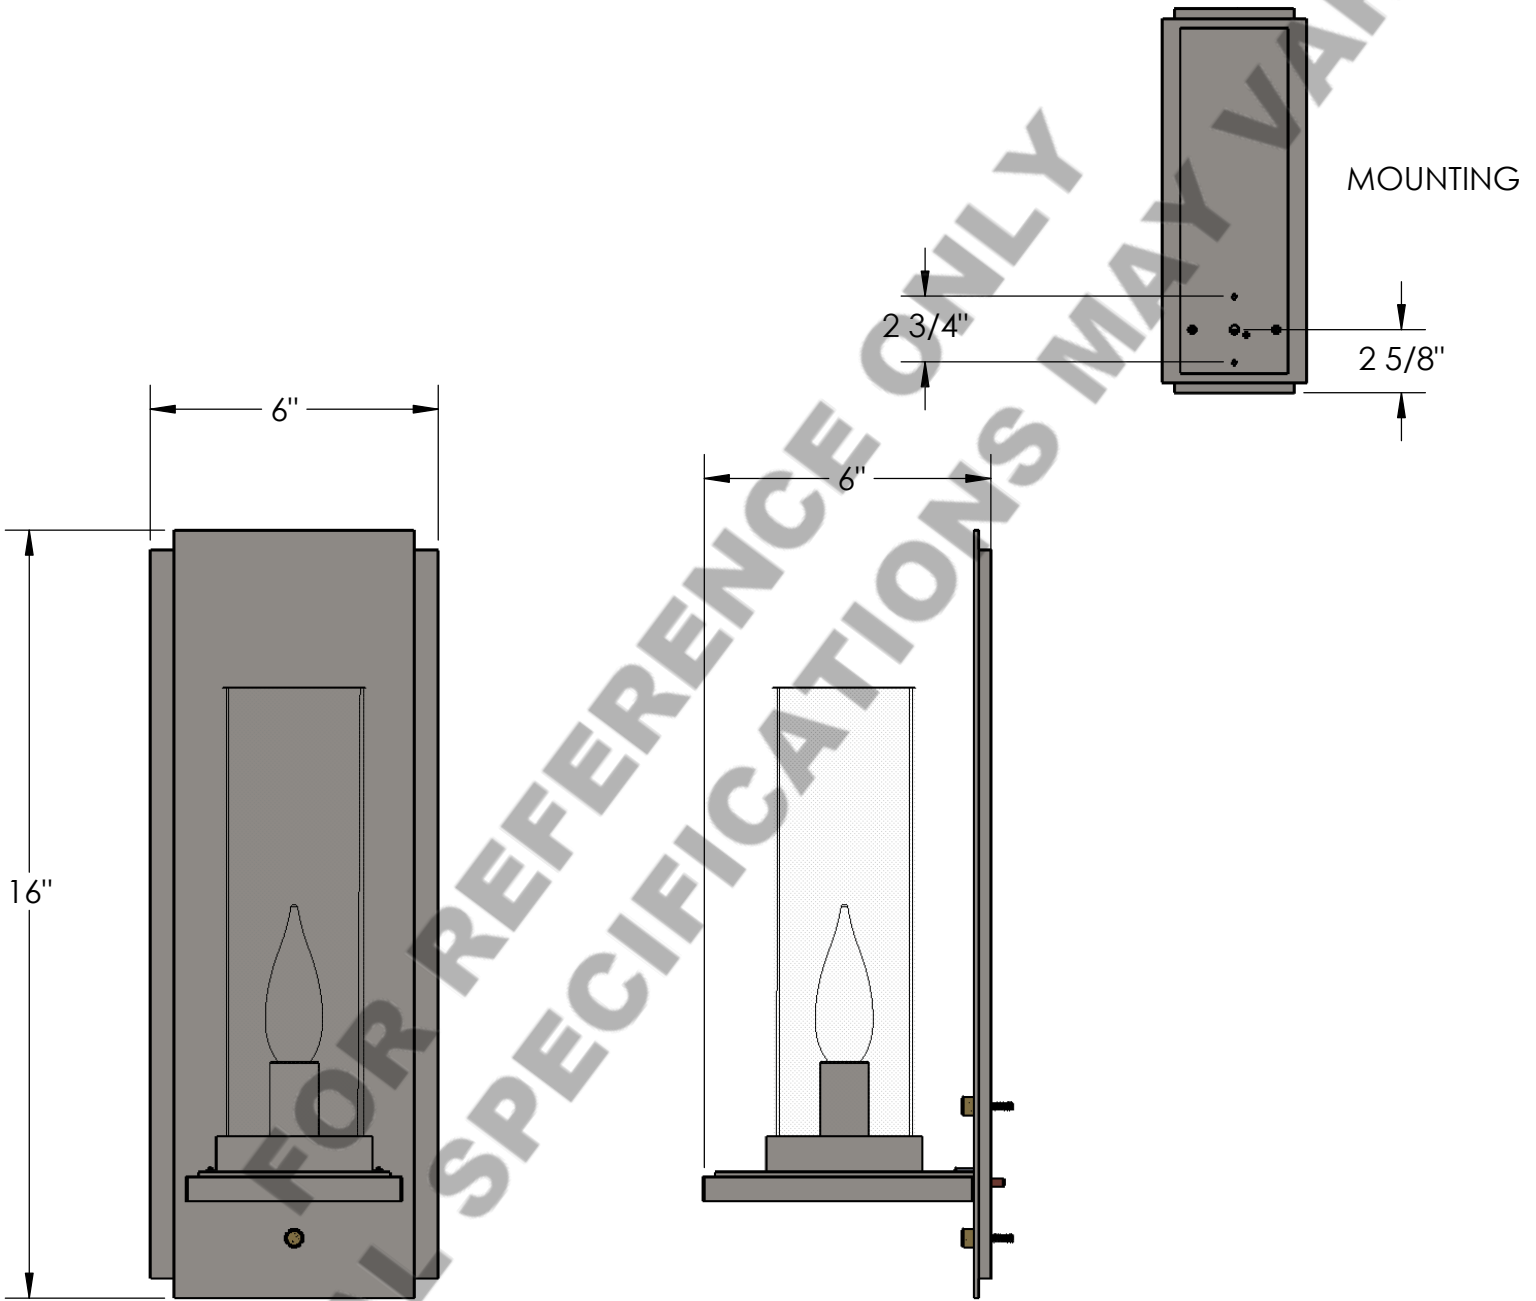

Approved By:

Product #: ID2296

Date: 10/17/2016

Mounting Style: FLAT	Electrical Type: INCANDESCENT
Approximate lbs.: 8	Bulb Qty: 1    Wattage: 60
Finish: SEE WEB SITE FOR OPTIONS	Voltage: 120
Top Diffuser: OPEN	Socket Type: SMALL
Bottom Diffuser: N/A	UL Location: DRY

Mounting Detail

**CAUTION**  
HARDWARE PACKET "D"  
MOUNTS DIRECTLY TO  
J-BOX.

All fixtures created by Hammerton are handcrafted by artisans—dimensions may vary.

© Copyright 2015. All rights in design, detail or invention of this drawing are reserved as the property of Hammerton. Any imitation or adaptation without written consent is strictly prohibited.