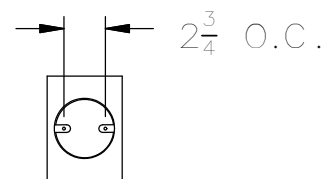

Approved By:

Product #: ID2296

Date: 10/17/2016

Mounting Style: FLAT	Electrical Type: INCANDESCENT
Approximate lbs.: 8	Bulb Qty: 1    Wattage: 60
Finish: SEE WEB SITE FOR OPTIONS	Voltage: 120
Top Diffuser: OPEN	Socket Type: SMALL
Bottom Diffuser: N/A	UL Location: DRY

Mounting Detail

**CAUTION**  
HARDWARE PACKET "D"  
MOUNTS DIRECTLY TO  
J-BOX.

All fixtures created by Hammerton are handcrafted by artisans—dimensions may vary.

© Copyright 2015. All rights in design, detail or invention of this drawing are reserved as the property of Hammerton. Any imitation or adaptation without written consent is strictly prohibited.