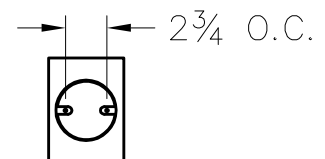

Location:

Product #: ID9016

Visit hammerton.com for product options and specifications.

Mounting Style: D	Electrical Type: INCANDESCENT
Approximate lbs.: 8	Bulb Qty: 1 Wattage: SEE SHADE
Finish: SEE WEB SITE FOR OPTIONS	Voltage: 120
Top Diffuser: N/A	Socket Type: MEDIUM
Bottom Diffuser: N/A	UL Location: DRY

Mounting Detail

CAUTION
HARDWARE PACKET "D"
MOUNTS DIRECTLY TO
J-BOX.

All fixtures created by Hammerton are handcrafted by artisans. Dimensions may vary up to 1/8".

©Copyright 2012. All rights in design, detail or invention of this drawing are reserved as the property of Hammerton. Any imitation or adaptation without written consent is strictly prohibited.