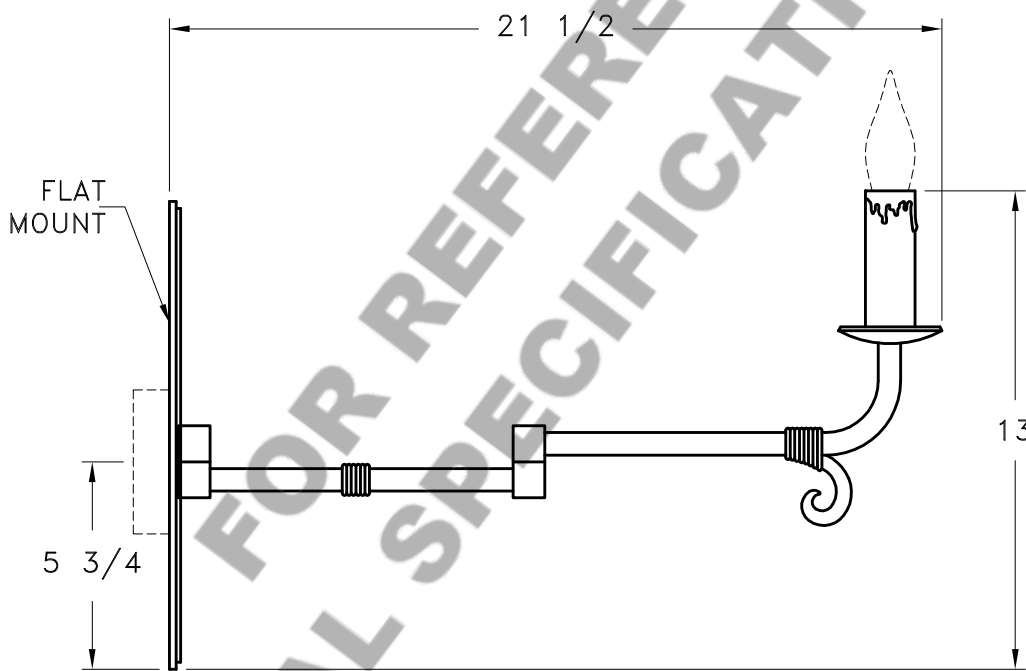

Location:

Product #: ID9016

Visit hammerton.com for product options and specifications.

Mounting Style: D	Electrical Type: INCANDESCENT
Approximate lbs.: 8	Bulb Qty: 1 Wattage: SEE SHADE
Finish: SEE WEB SITE FOR OPTIONS	Voltage: 120
Top Diffuser: N/A	Socket Type: MEDIUM
Bottom Diffuser: N/A	UL Location: DRY

Mounting Detail

CAUTION
HARDWARE PACKET "D"
MOUNTS DIRECTLY TO
J-BOX.

All fixtures created by Hammerton are handcrafted by artisans. Dimensions may vary up to 1/8".

©Copyright 2012. All rights in design, detail or invention of this drawing are reserved as the property of Hammerton. Any imitation or adaptation without written consent is strictly prohibited.