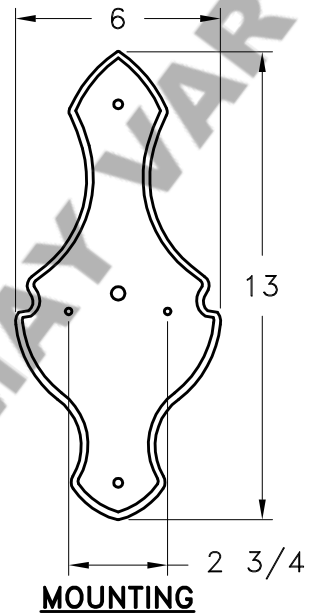

Location:

Product #: ID9016

Visit hammerton.com for product options and specifications.

Mounting Style: D	Electrical Type: INCANDESCENT
Approximate lbs.: 8	Bulb Qty: 1 Wattage: SEE SHADE
Finish: SEE WEB SITE FOR OPTIONS	Voltage: 120
Top Diffuser: N/A	Socket Type: MEDIUM
Bottom Diffuser: N/A	UL Location: DRY

Mounting Detail

CAUTION
HARDWARE PACKET "D"
MOUNTS DIRECTLY TO
J-BOX.

All fixtures created by Hammerton are handcrafted by artisans. Dimensions may vary up to 1/8".

©Copyright 2012. All rights in design, detail or invention of this drawing are reserved as the property of Hammerton. Any imitation or adaptation without written consent is strictly prohibited.