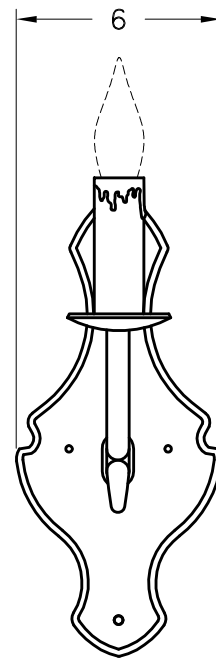

Location:

Product #: ID9016

Visit hammerton.com for product options and specifications.

Mounting Style: D	Electrical Type: INCANDESCENT
Approximate lbs.: 8	Bulb Qty: 1 Wattage: SEE SHADE
Finish: SEE WEB SITE FOR OPTIONS	Voltage: 120
Top Diffuser: N/A	Socket Type: MEDIUM
Bottom Diffuser: N/A	UL Location: DRY

Mounting Detail

CAUTION
HARDWARE PACKET "D"
MOUNTS DIRECTLY TO
J-BOX.

All fixtures created by Hammerton are handcrafted by artisans. Dimensions may vary up to 1/8".

©Copyright 2012. All rights in design, detail or invention of this drawing are reserved as the property of Hammerton. Any imitation or adaptation without written consent is strictly prohibited.