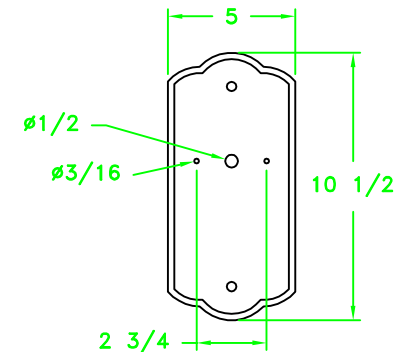

Overall Dimensions

24 H x 16 W x 7 D

Electrical Specifications

2-40 WATT

SINGLE HICKEY

MOUNTING DETAIL

Hardware Packet		D
Elec Approval		
UL Location	DAMP	DRY
Shade Jig:	TBD	

D-1 DISTRESS POLISH