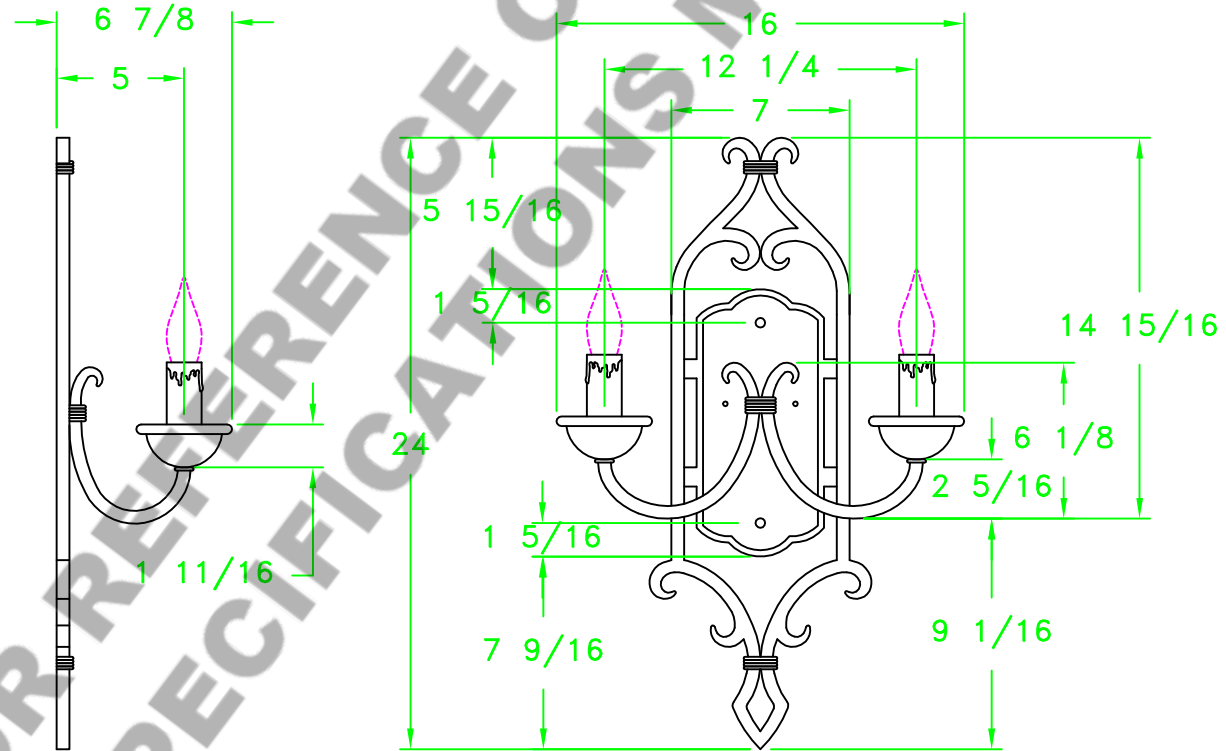

Overall Dimensions

24 H x 16 W x 7 D

Electrical Specifications

2-40 WATT

SINGLE HICKEY

MOUNTING DETAIL

Hardware Packet		D
Elec Approval		
UL Location	DAMP	DRY
Shade Jig:	TBD	

D-1 DISTRESS POLISH