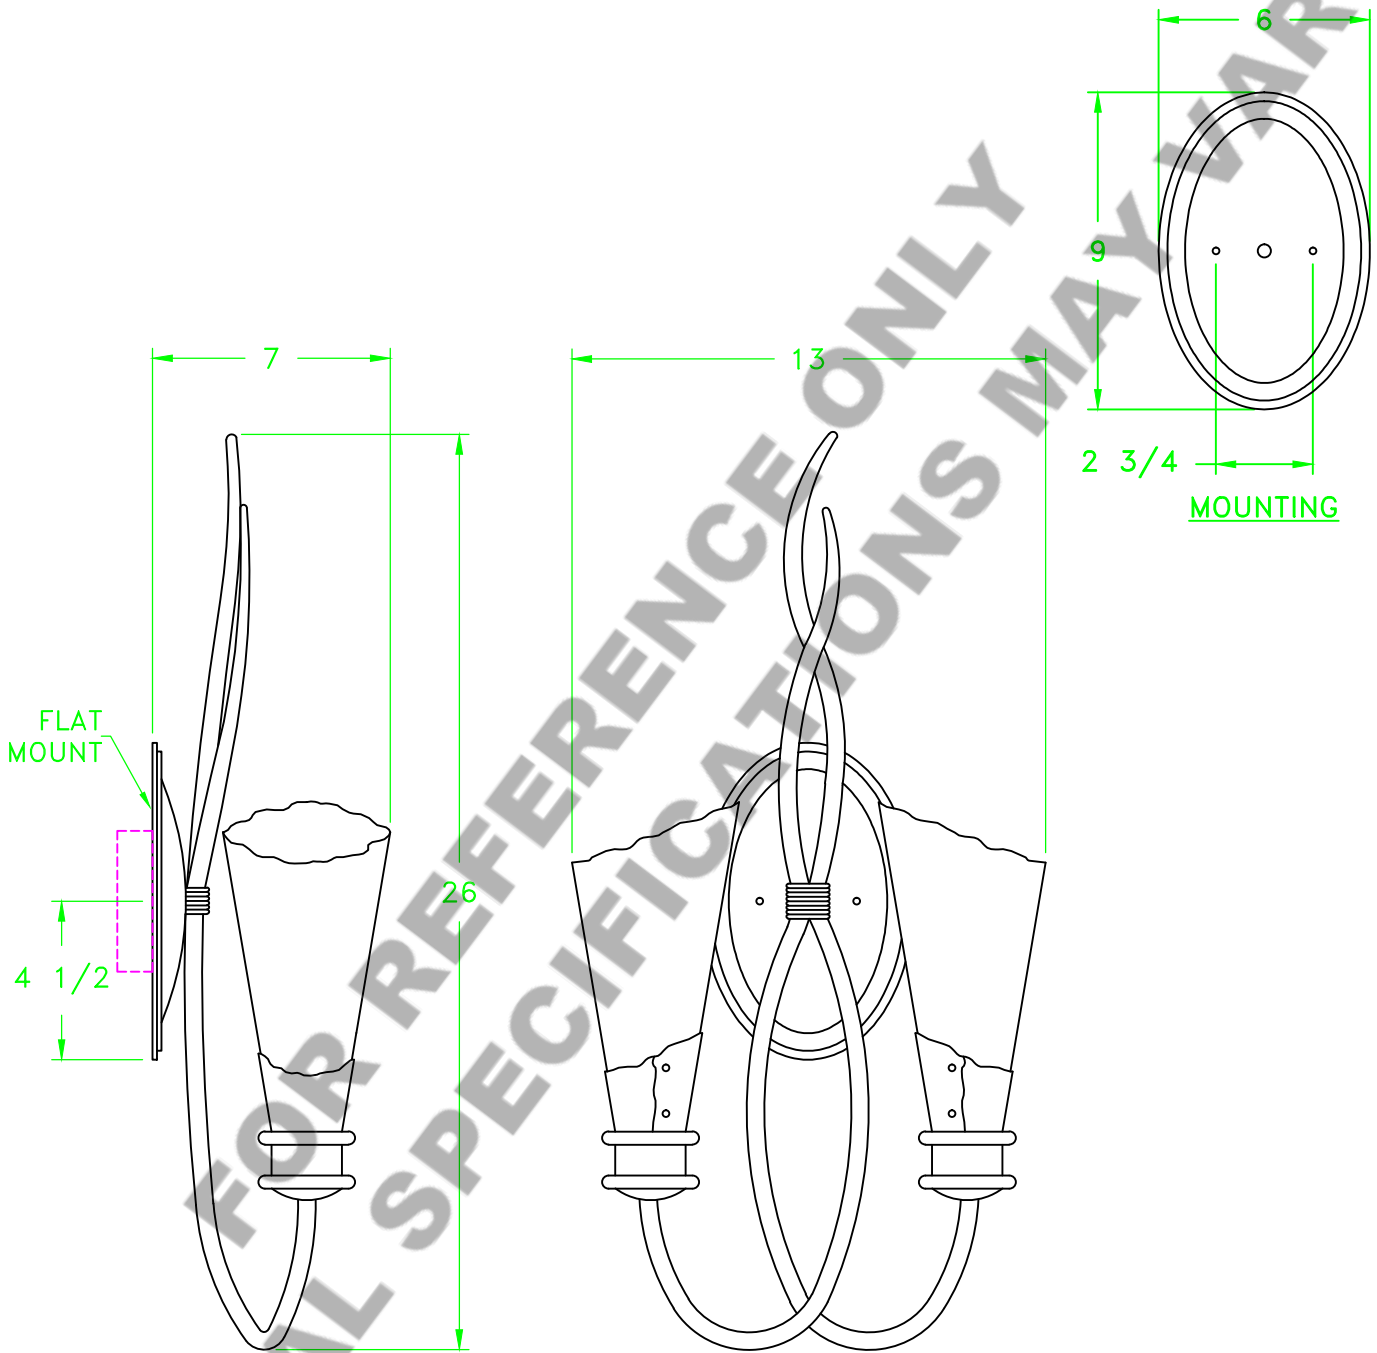

Location:

Product #: ID9154

Visit hammerton.com for product options and specifications.

Mounting Style: D	Electrical Type: INCANDESCENT
Approximate lbs.: 7	Bulb Qty: 2 Wattage: SEE SHADE
Finish: SEE WEB SITE FOR OPTIONS	Voltage: 120
Top Diffuser: OPEN	Socket Type: SMALL
Bottom Diffuser: N/A	UL Location: DRY

CAUTION
HARDWARE PACKET "D"
MOUNTS DIRECTLY TO
J-BOX.

All fixtures created by Hammerton are handcrafted by artisans. Dimensions may vary up to 1/8".

©Copyright 2012. All rights in design, detail or invention of this drawing are reserved as the property of Hammerton. Any imitation or adaptation without written consent is strictly prohibited.