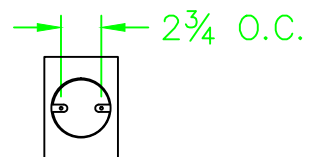

Location:

Product #: ID9154

Visit hammerton.com for product options and specifications.

Mounting Style: D	Electrical Type: INCANDESCENT
Approximate lbs.: 7	Bulb Qty: 2 Wattage: SEE SHADE
Finish: SEE WEB SITE FOR OPTIONS	Voltage: 120
Top Diffuser: OPEN	Socket Type: SMALL
Bottom Diffuser: N/A	UL Location: DRY

CAUTION
HARDWARE PACKET "D"
MOUNTS DIRECTLY TO
J-BOX.

All fixtures created by Hammerton are handcrafted by artisans. Dimensions may vary up to 1/8".

©Copyright 2012. All rights in design, detail or invention of this drawing are reserved as the property of Hammerton. Any imitation or adaptation without written consent is strictly prohibited.