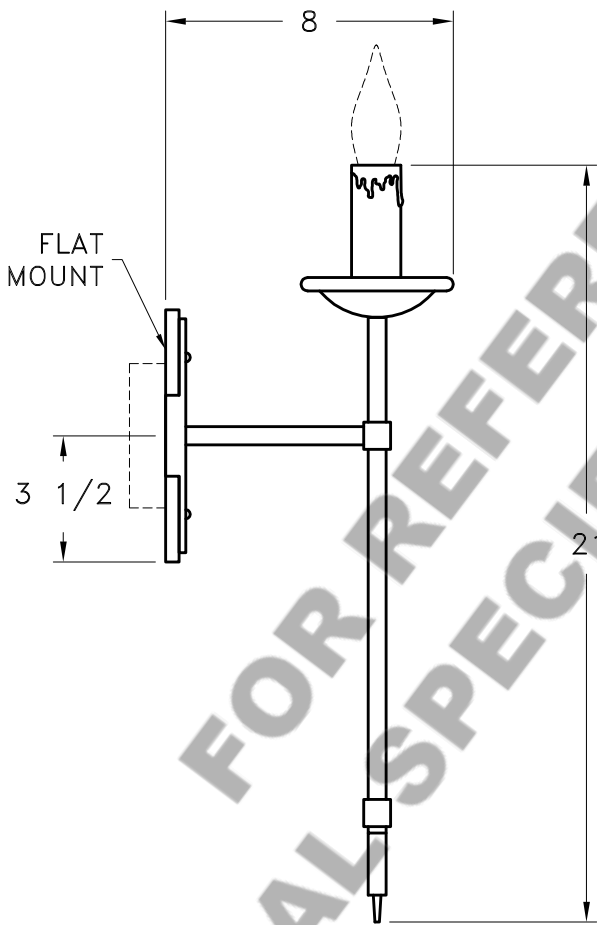

Location:

Product #: ID9155

MOUNTING

Visit [hammerton.com](http://hammerton.com) for product options and specifications.

Mounting Style: D	Electrical Type: INCANDESCENT
Approximate lbs.: 12	Bulb Qty: 2 Wattage: SEE SHADE
Finish: SEE WEB SITE FOR OPTIONS	Voltage: 120
Top Diffuser: N/A	Socket Type: MEDIUM
Bottom Diffuser: N/A	UL Location: DRY

Mounting Detail

**CAUTION**  
HARDWARE PACKET "D"  
MOUNTS DIRECTLY TO  
J-BOX.

All fixtures created by Hammerton are handcrafted by artisans. Dimensions may vary up to 7/8".

©Copyright 2012. All rights in design, detail or invention of this drawing are reserved as the property of Hammerton. Any imitation or adaptation without written consent is strictly prohibited.