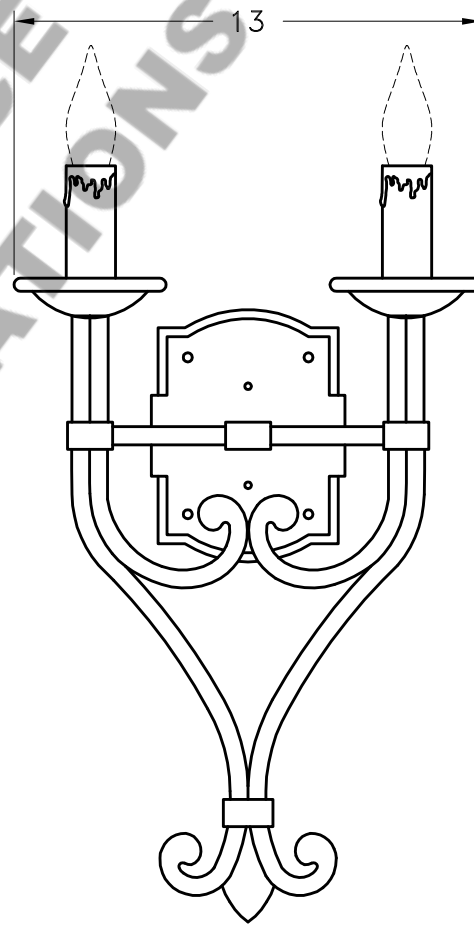

Location:

Product #: ID9155

MOUNTING

Visit [hammerton.com](http://hammerton.com) for product options and specifications.

Mounting Style: D	Electrical Type: INCANDESCENT
Approximate lbs.: 12	Bulb Qty: 2 Wattage: SEE SHADE
Finish: SEE WEB SITE FOR OPTIONS	Voltage: 120
Top Diffuser: N/A	Socket Type: MEDIUM
Bottom Diffuser: N/A	UL Location: DRY

Mounting Detail

**CAUTION**  
HARDWARE PACKET "D"  
MOUNTS DIRECTLY TO  
J-BOX.

All fixtures created by Hammerton are handcrafted by artisans. Dimensions may vary up to 7/8".

©Copyright 2012. All rights in design, detail or invention of this drawing are reserved as the property of Hammerton. Any imitation or adaptation without written consent is strictly prohibited.