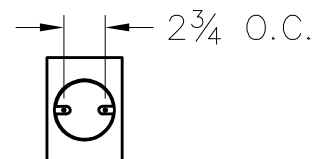

Location:

Product #: ID9155

MOUNTING

Visit [hammerton.com](http://hammerton.com) for product options and specifications.

Mounting Style: D	Electrical Type: INCANDESCENT
Approximate lbs.: 12	Bulb Qty: 2 Wattage: SEE SHADE
Finish: SEE WEB SITE FOR OPTIONS	Voltage: 120
Top Diffuser: N/A	Socket Type: MEDIUM
Bottom Diffuser: N/A	UL Location: DRY

Mounting Detail

**CAUTION**  
HARDWARE PACKET "D"  
MOUNTS DIRECTLY TO  
J-BOX.

All fixtures created by Hammerton are handcrafted by artisans. Dimensions may vary up to 7/8".

©Copyright 2012. All rights in design, detail or invention of this drawing are reserved as the property of Hammerton. Any imitation or adaptation without written consent is strictly prohibited.