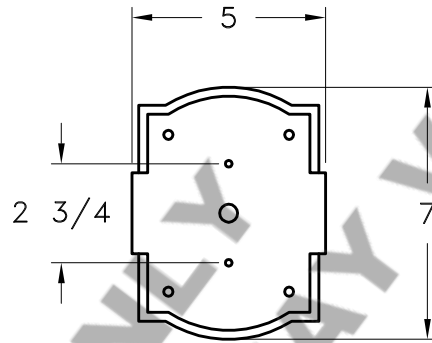

Location:

Product #: ID9155

MOUNTING

Visit [hammerton.com](http://hammerton.com) for product options and specifications.

Mounting Style: D	Electrical Type: INCANDESCENT
Approximate lbs.: 12	Bulb Qty: 2 Wattage: SEE SHADE
Finish: SEE WEB SITE FOR OPTIONS	Voltage: 120
Top Diffuser: N/A	Socket Type: MEDIUM
Bottom Diffuser: N/A	UL Location: DRY

Mounting Detail

**CAUTION**  
HARDWARE PACKET "D"  
MOUNTS DIRECTLY TO  
J-BOX.

All fixtures created by Hammerton are handcrafted by artisans. Dimensions may vary up to 7/8".

©Copyright 2012. All rights in design, detail or invention of this drawing are reserved as the property of Hammerton. Any imitation or adaptation without written consent is strictly prohibited.