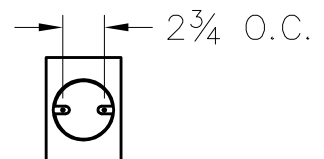

Location:

Product #: ID9169

Visit hammerton.com for product options and specifications.

Mounting Style: D	Electrical Type: INCANDESCENT
Approximate lbs.: 10	Bulb Qty: 1 Wattage: SEE SHADE
Finish: SEE WEB SITE FOR OPTIONS	Voltage: 120
Top Diffuser: N/A	Socket Type: CANDELABRA
Bottom Diffuser: N/A	UL Location: DRY

Mounting Detail

CAUTION
HARDWARE PACKET "D"
MOUNTS DIRECTLY TO
J-BOX.

All fixtures created by Hammerton are handcrafted by artisans. Dimensions may vary up to 1/8".

©Copyright 2012. All rights in design, detail or invention of this drawing are reserved as the property of Hammerton. Any imitation or adaptation without written consent is strictly prohibited.