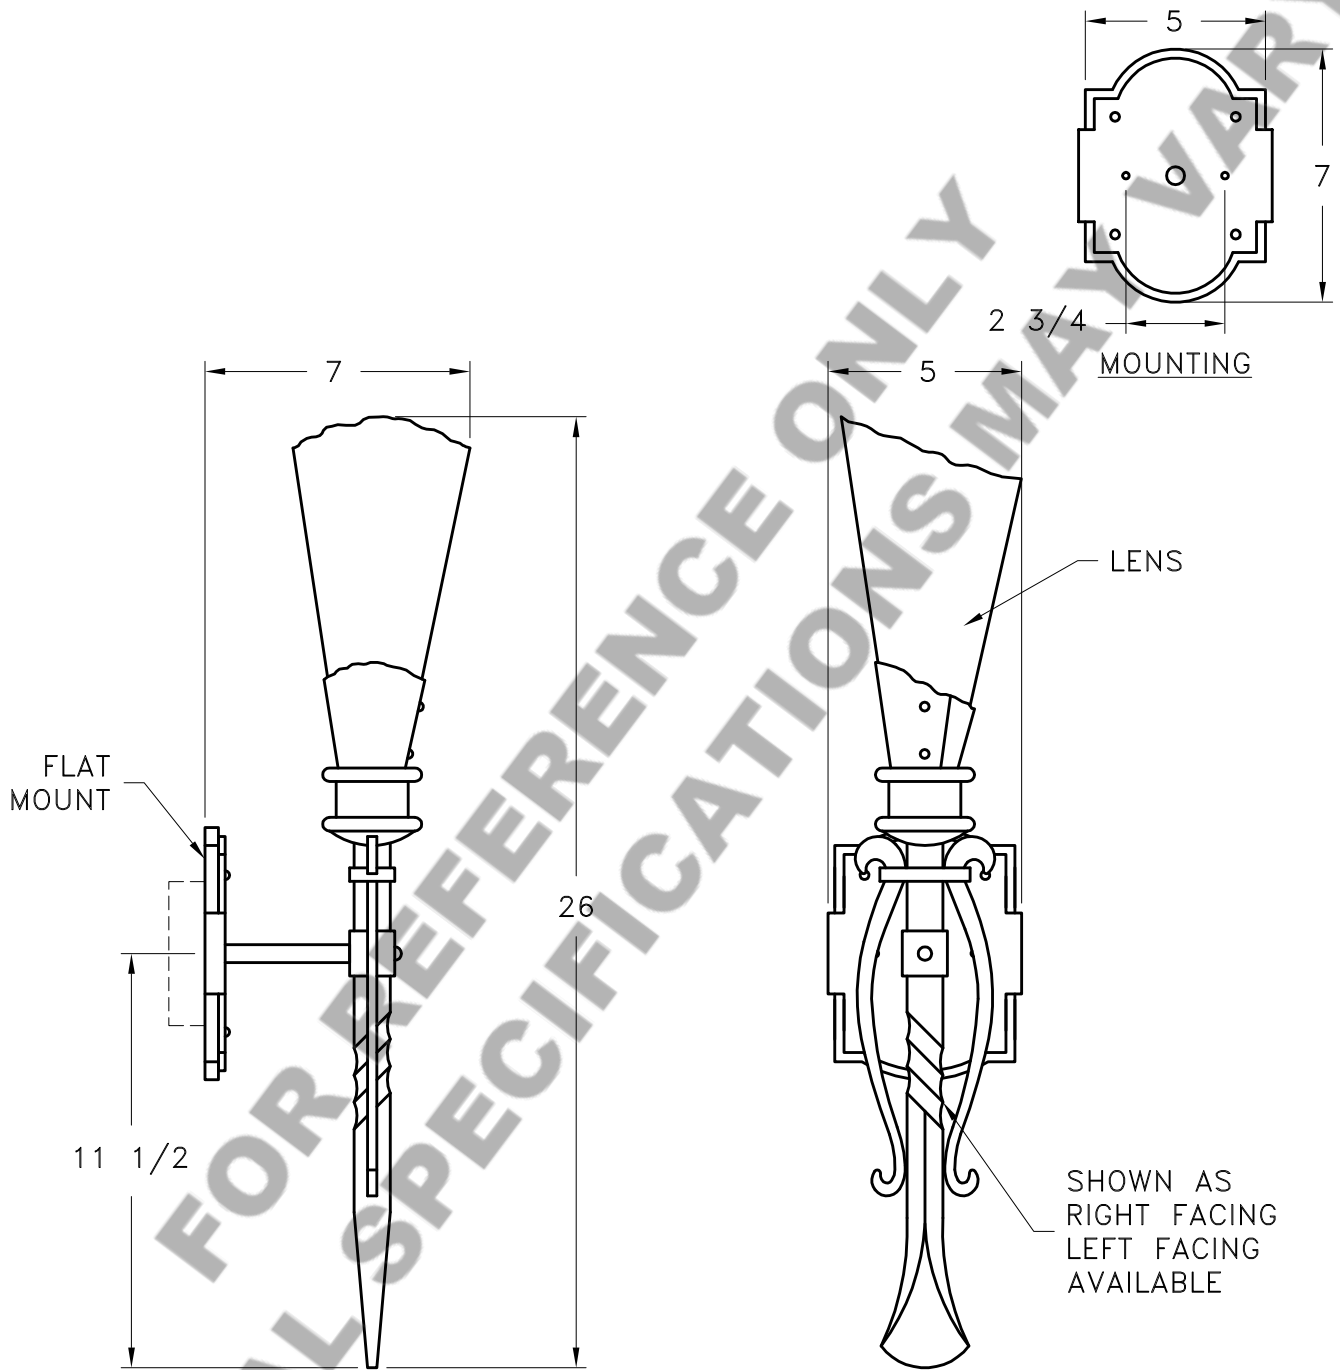

Location:

Product #: ID9169

Visit hammerton.com for product options and specifications.

Mounting Style: D	Electrical Type: INCANDESCENT
Approximate lbs.: 10	Bulb Qty: 1 Wattage: SEE SHADE
Finish: SEE WEB SITE FOR OPTIONS	Voltage: 120
Top Diffuser: N/A	Socket Type: CANDELABRA
Bottom Diffuser: N/A	UL Location: DRY

Mounting Detail

CAUTION
HARDWARE PACKET "D"
MOUNTS DIRECTLY TO
J-BOX.

All fixtures created by Hammerton are handcrafted by artisans. Dimensions may vary up to 1/8".

©Copyright 2012. All rights in design, detail or invention of this drawing are reserved as the property of Hammerton. Any imitation or adaptation without written consent is strictly prohibited.