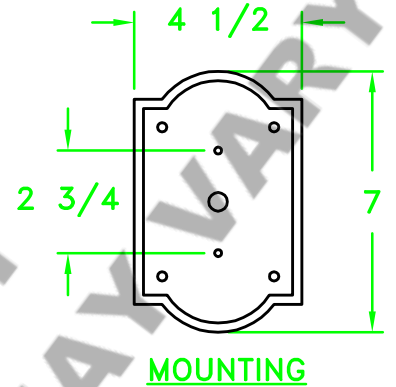

Location:

Product #: ID9171

Visit hammerton.com for product options and specifications.

Mounting Style: FLAT	Electrical Type: INCANDESCENT
Approximate lbs.: 13	Bulb Qty: 2 Wattage: 60
Finish: SEE WEB SITE FOR OPTIONS	Voltage: 120
Top Diffuser: N/A	Socket Type: CANDELABRA
Bottom Diffuser: N/A	UL Location: DRY

Mounting Detail

CAUTION
HARDWARE PACKET "D"
MOUNTS DIRECTLY TO
J-BOX.

All fixtures created by Hammerton are handcrafted by artisans. Dimensions may vary up to 1/8".

©Copyright 2012. All rights in design, detail or invention of this drawing are reserved as the property of Hammerton. Any imitation or adaptation without written consent is strictly prohibited.