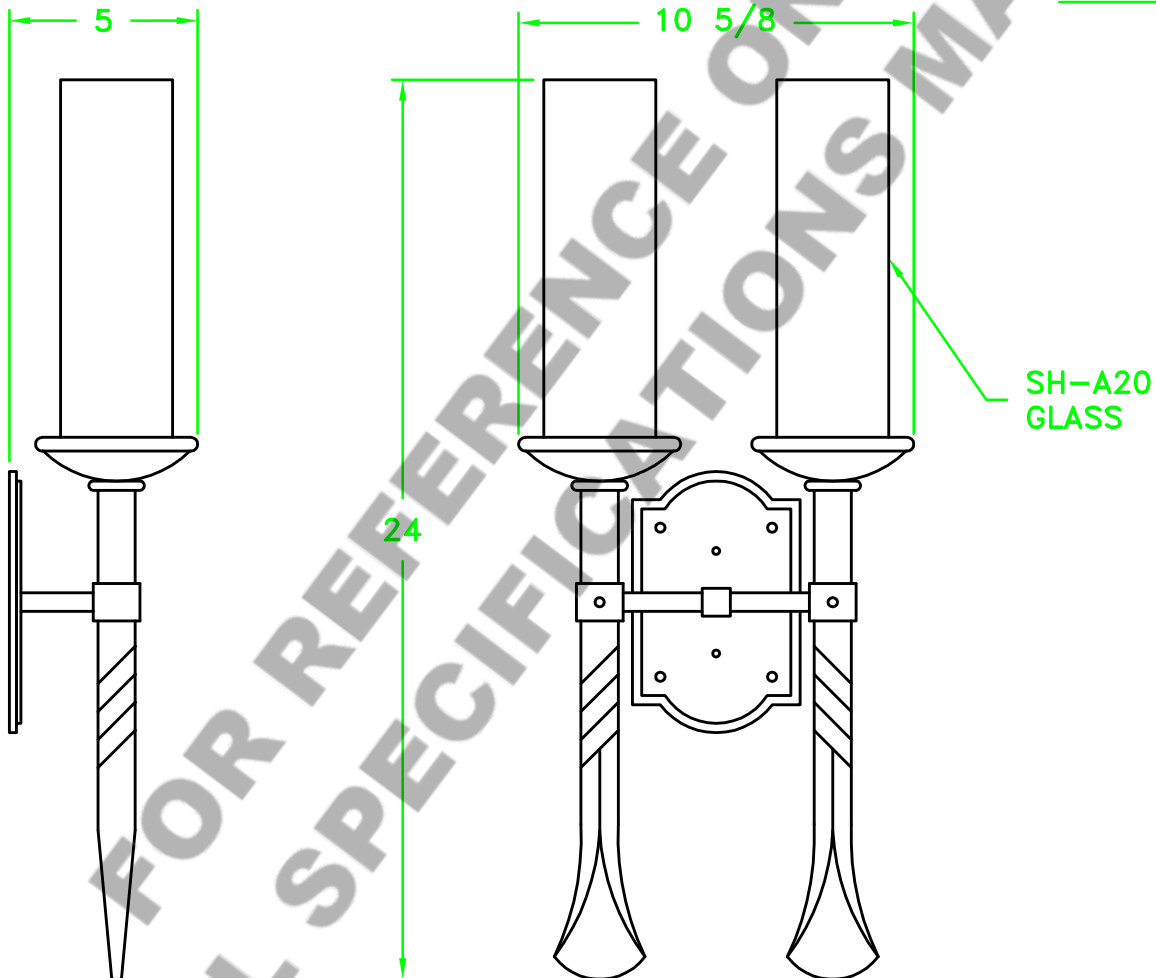

Location:

Product #: ID9171

Visit hammerton.com for product options and specifications.

Mounting Style: FLAT	Electrical Type: INCANDESCENT
Approximate lbs.: 13	Bulb Qty: 2 Wattage: 60
Finish: SEE WEB SITE FOR OPTIONS	Voltage: 120
Top Diffuser: N/A	Socket Type: CANDELABRA
Bottom Diffuser: N/A	UL Location: DRY

Mounting Detail

CAUTION
HARDWARE PACKET "D"
MOUNTS DIRECTLY TO
J-BOX.

All fixtures created by Hammerton are handcrafted by artisans. Dimensions may vary up to 1/8".

©Copyright 2012. All rights in design, detail or invention of this drawing are reserved as the property of Hammerton. Any imitation or adaptation without written consent is strictly prohibited.