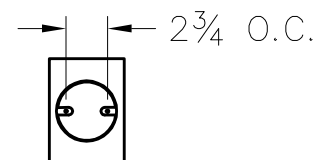

Approved By:

Product #: ID9180

4" CANDLE OPTION

**MOUNTING**

Visit [hammerton.com](http://hammerton.com) for product options and specifications.

Mounting Style: D	Electrical Type: INCANDESCENT
Approximate lbs.: 12	Bulb Qty: 2 Wattage: 40
Finish: TBD	Voltage: 120
Top Diffuser: N/A	Socket Type: CANDELABRA
Bottom Diffuser: N/A	UL Location: DRY

Mounting Detail

**CAUTION**  
HARDWARE PACKET "D"  
MOUNTS DIRECTLY TO  
J-BOX.

All fixtures created by Hammerton are handcrafted by artisans. Dimensions may vary up to 7/8".

©Copyright 2012. All rights in design, detail or invention of this drawing are reserved as the property of Hammerton. Any imitation or adaptation without written consent is strictly prohibited.