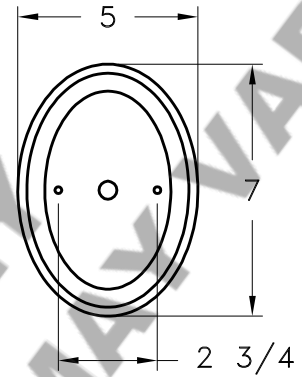

Approved By:

Product #: ID9180

4" CANDLE OPTION

**MOUNTING**

Visit [hammerton.com](http://hammerton.com) for product options and specifications.

Mounting Style: D	Electrical Type: INCANDESCENT
Approximate lbs.: 12	Bulb Qty: 2 Wattage: 40
Finish: TBD	Voltage: 120
Top Diffuser: N/A	Socket Type: CANDELABRA
Bottom Diffuser: N/A	UL Location: DRY

Mounting Detail

**CAUTION**  
HARDWARE PACKET "D"  
MOUNTS DIRECTLY TO  
J-BOX.

All fixtures created by Hammerton are handcrafted by artisans. Dimensions may vary up to 7/8".

©Copyright 2012. All rights in design, detail or invention of this drawing are reserved as the property of Hammerton. Any imitation or adaptation without written consent is strictly prohibited.