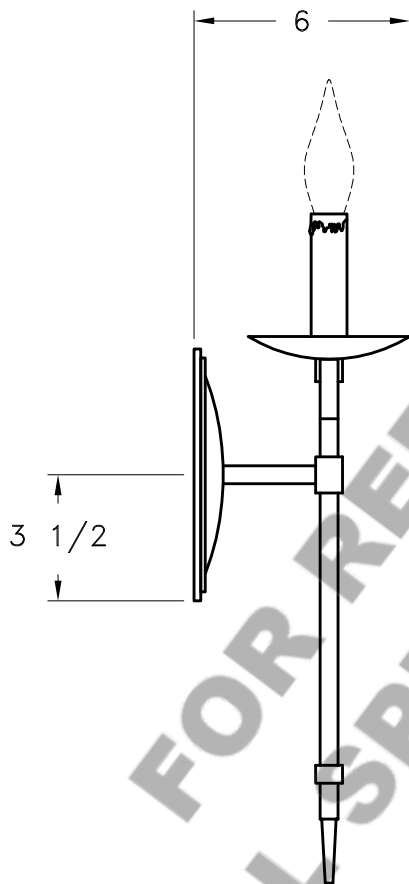

Approved By:

Product #: ID9180

4" CANDLE OPTION

**MOUNTING**

Visit [hammerton.com](http://hammerton.com) for product options and specifications.

Mounting Style: D	Electrical Type: INCANDESCENT
Approximate lbs.: 12	Bulb Qty: 2 Wattage: 40
Finish: TBD	Voltage: 120
Top Diffuser: N/A	Socket Type: CANDELABRA
Bottom Diffuser: N/A	UL Location: DRY

Mounting Detail

**CAUTION**  
HARDWARE PACKET "D"  
MOUNTS DIRECTLY TO  
J-BOX.

All fixtures created by Hammerton are handcrafted by artisans. Dimensions may vary up to 7/8".

©Copyright 2012. All rights in design, detail or invention of this drawing are reserved as the property of Hammerton. Any imitation or adaptation without written consent is strictly prohibited.