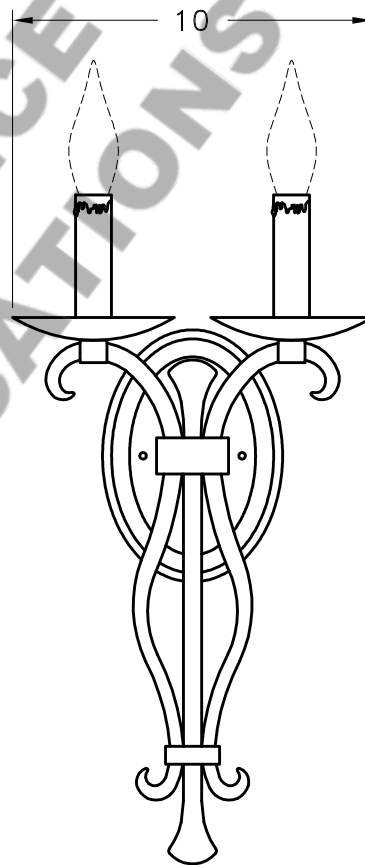

Approved By:

Product #: ID9180

4" CANDLE OPTION

**MOUNTING**

Visit [hammerton.com](http://hammerton.com) for product options and specifications.

Mounting Style: D	Electrical Type: INCANDESCENT
Approximate lbs.: 12	Bulb Qty: 2 Wattage: 40
Finish: TBD	Voltage: 120
Top Diffuser: N/A	Socket Type: CANDELABRA
Bottom Diffuser: N/A	UL Location: DRY

Mounting Detail

**CAUTION**  
HARDWARE PACKET "D"  
MOUNTS DIRECTLY TO  
J-BOX.

All fixtures created by Hammerton are handcrafted by artisans. Dimensions may vary up to 7/8".

©Copyright 2012. All rights in design, detail or invention of this drawing are reserved as the property of Hammerton. Any imitation or adaptation without written consent is strictly prohibited.