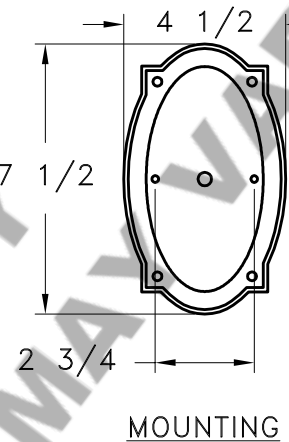

# SPECIFICATION DRAWING

Location:

Product #: ID9212

Visit [hammerton.com](http://hammerton.com) for product options and specifications.

Mounting Style: D	Electrical Type: INCANDESCENT
Approximate lbs.: 15	Bulb Qty: 1 Wattage: 60
Finish: SEE WEB SITE FOR OPTIONS	Voltage: 120
Top Diffuser: OPEN	Socket Type: MEDIUM
Bottom Diffuser: OPEN	UL Location: DRY

Mounting Detail

**CAUTION**  
HARDWARE PACKET "D"  
MOUNTS DIRECTLY TO  
J-BOX.

All fixtures created by Hammerton are handcrafted by artisans. Dimensions may vary up to 1/8".

©Copyright 2012. All rights in design, detail or invention of this drawing are reserved as the property of Hammerton. Any imitation or adaptation without written consent is strictly prohibited.