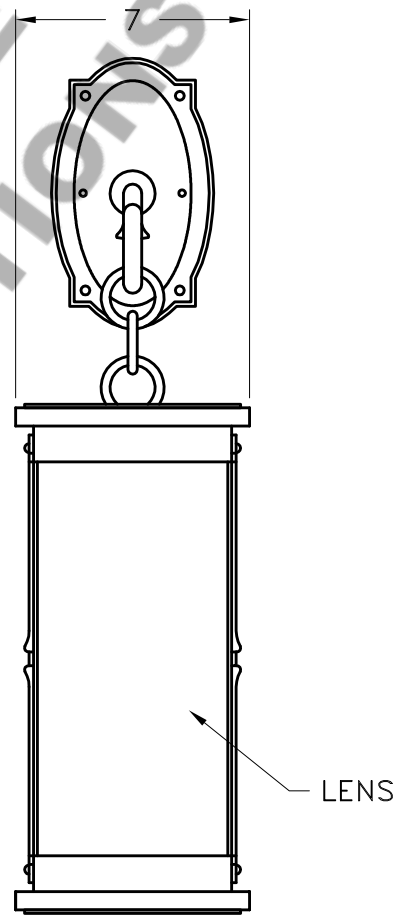

# SPECIFICATION DRAWING

Location:

Product #: ID9212

Visit [hammerton.com](http://hammerton.com) for product options and specifications.

Mounting Style: D	Electrical Type: INCANDESCENT
Approximate lbs.: 15	Bulb Qty: 1 Wattage: 60
Finish: SEE WEB SITE FOR OPTIONS	Voltage: 120
Top Diffuser: OPEN	Socket Type: MEDIUM
Bottom Diffuser: OPEN	UL Location: DRY

Mounting Detail

**CAUTION**  
HARDWARE PACKET "D"  
MOUNTS DIRECTLY TO  
J-BOX.

All fixtures created by Hammerton are handcrafted by artisans. Dimensions may vary up to 1/8".

©Copyright 2012. All rights in design, detail or invention of this drawing are reserved as the property of Hammerton. Any imitation or adaptation without written consent is strictly prohibited.