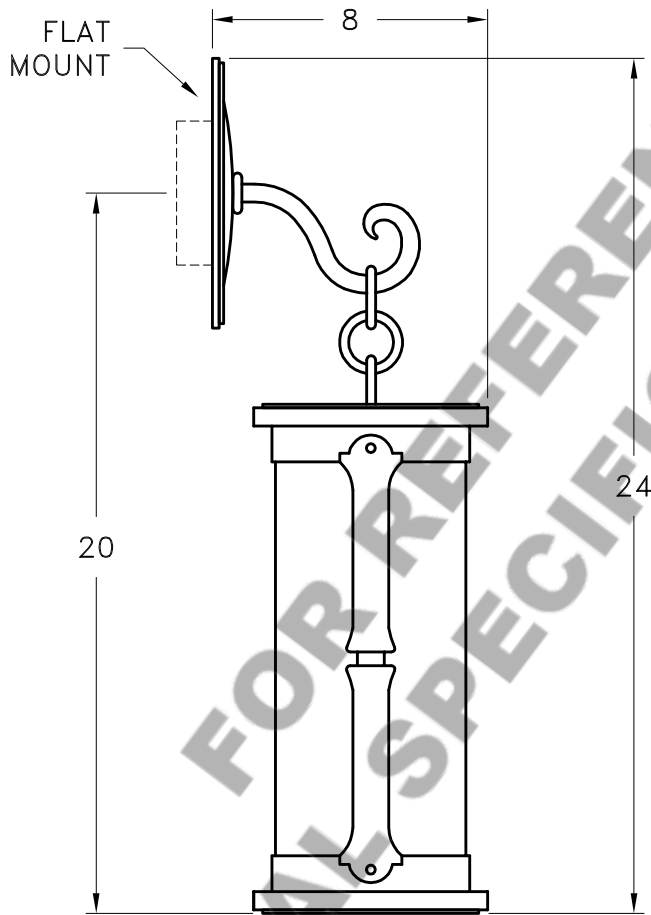

# SPECIFICATION DRAWING

Location:

Product #: ID9212

Visit [hammerton.com](http://hammerton.com) for product options and specifications.

Mounting Style: D	Electrical Type: INCANDESCENT
Approximate lbs.: 15	Bulb Qty: 1 Wattage: 60
Finish: SEE WEB SITE FOR OPTIONS	Voltage: 120
Top Diffuser: OPEN	Socket Type: MEDIUM
Bottom Diffuser: OPEN	UL Location: DRY

Mounting Detail

**CAUTION**  
HARDWARE PACKET "D"  
MOUNTS DIRECTLY TO  
J-BOX.

All fixtures created by Hammerton are handcrafted by artisans. Dimensions may vary up to 1/8".

©Copyright 2012. All rights in design, detail or invention of this drawing are reserved as the property of Hammerton. Any imitation or adaptation without written consent is strictly prohibited.