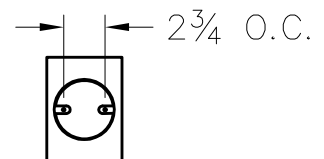

# SPECIFICATION DRAWING

Location:

Product #: ID9212

Visit [hammerton.com](http://hammerton.com) for product options and specifications.

Mounting Style: D	Electrical Type: INCANDESCENT
Approximate lbs.: 15	Bulb Qty: 1 Wattage: 60
Finish: SEE WEB SITE FOR OPTIONS	Voltage: 120
Top Diffuser: OPEN	Socket Type: MEDIUM
Bottom Diffuser: OPEN	UL Location: DRY

Mounting Detail

**CAUTION**  
HARDWARE PACKET "D"  
MOUNTS DIRECTLY TO  
J-BOX.

All fixtures created by Hammerton are handcrafted by artisans. Dimensions may vary up to 1/8".

©Copyright 2012. All rights in design, detail or invention of this drawing are reserved as the property of Hammerton. Any imitation or adaptation without written consent is strictly prohibited.