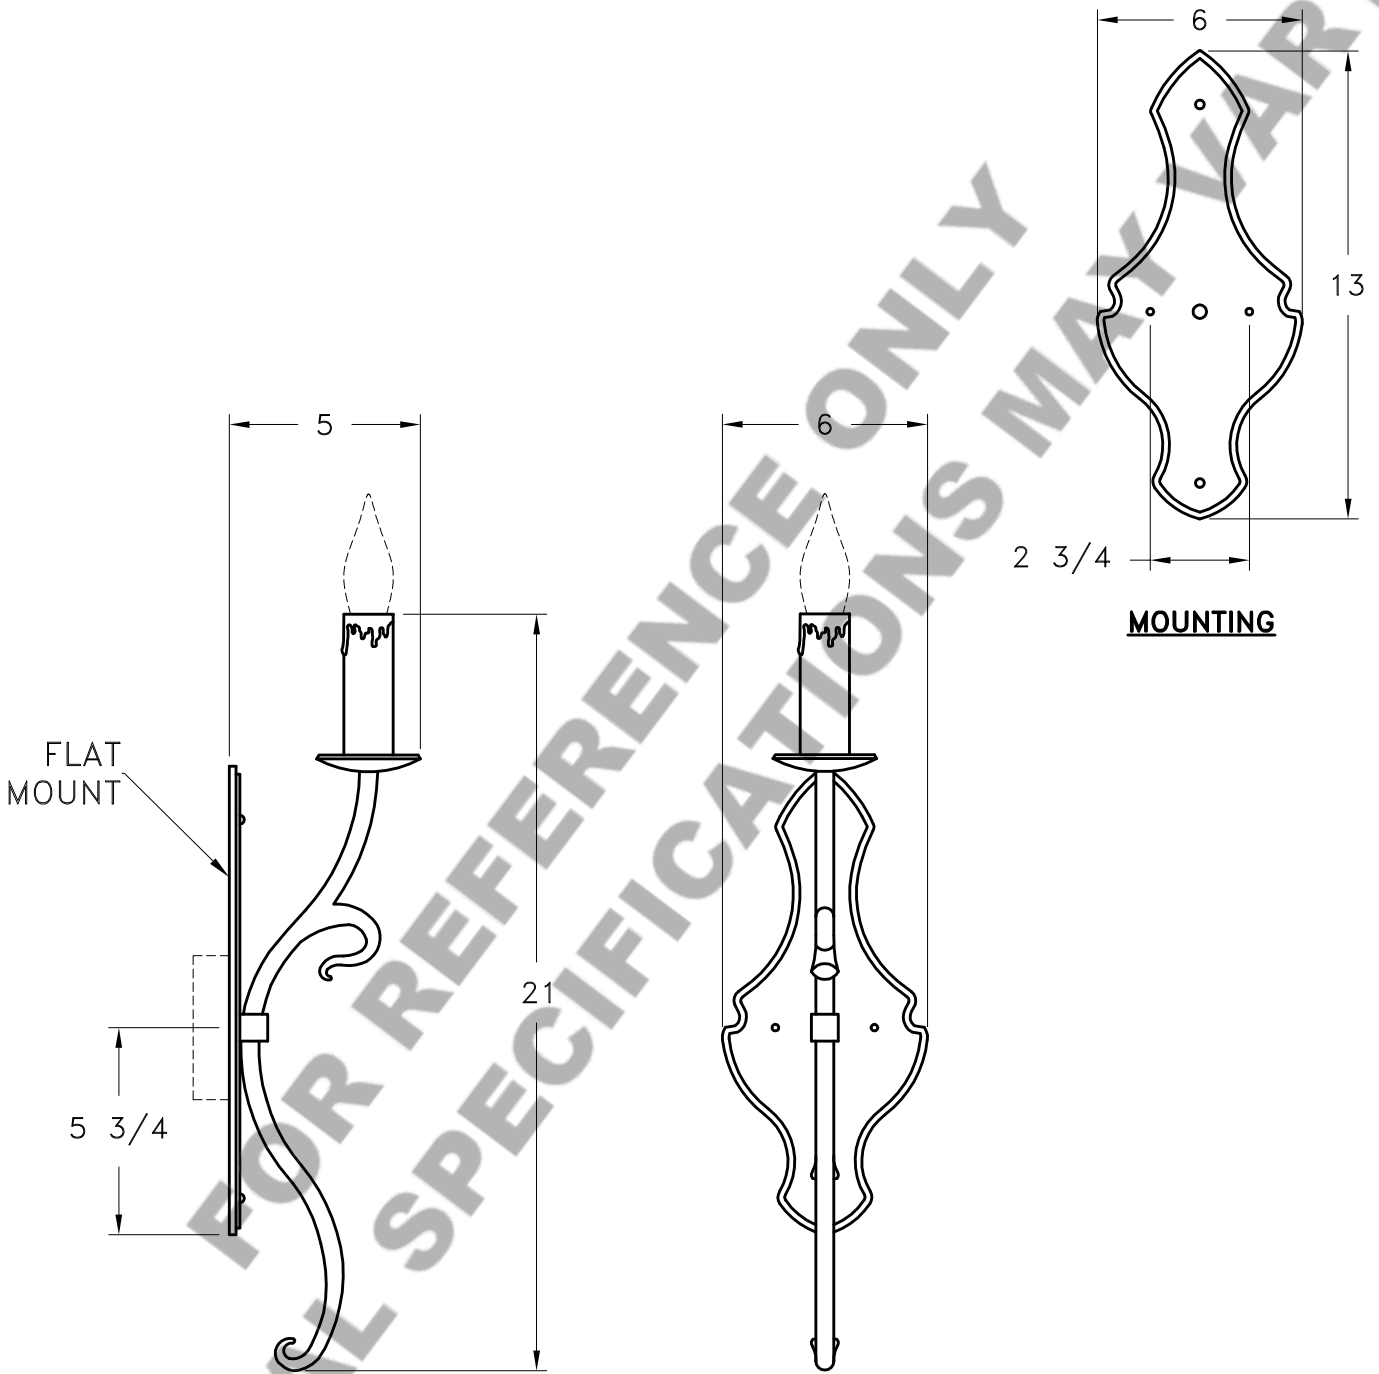

Location:

Product #: ID9221

Visit [hammerton.com](http://hammerton.com) for product options and specifications.

Mounting Style: D	Electrical Type: INCANDESCENT
Approximate lbs.: 5	Bulb Qty: 1 Wattage: SEE SHADE
Finish: SEE WEB SITE FOR OPTIONS	Voltage: 120
Top Diffuser: N/A	Socket Type: MEDIUM
Bottom Diffuser: N/A	UL Location: DRY

Mounting Detail

**CAUTION**  
HARDWARE PACKET "D"  
MOUNTS DIRECTLY TO  
J-BOX.

All fixtures created by Hammerton are handcrafted by artisans. Dimensions may vary up to 1/8".

©Copyright 2012. All rights in design, detail or invention of this drawing are reserved as the property of Hammerton. Any imitation or adaptation without written consent is strictly prohibited.