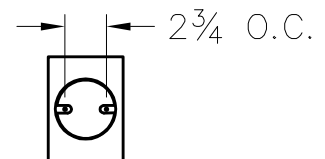

Location:

Product #: ID9221

Visit [hammerton.com](http://hammerton.com) for product options and specifications.

Mounting Style: D	Electrical Type: INCANDESCENT
Approximate lbs.: 5	Bulb Qty: 1 Wattage: SEE SHADE
Finish: SEE WEB SITE FOR OPTIONS	Voltage: 120
Top Diffuser: N/A	Socket Type: MEDIUM
Bottom Diffuser: N/A	UL Location: DRY

Mounting Detail

**CAUTION**  
HARDWARE PACKET "D"  
MOUNTS DIRECTLY TO  
J-BOX.

All fixtures created by Hammerton are handcrafted by artisans. Dimensions may vary up to 1/8".

©Copyright 2012. All rights in design, detail or invention of this drawing are reserved as the property of Hammerton. Any imitation or adaptation without written consent is strictly prohibited.