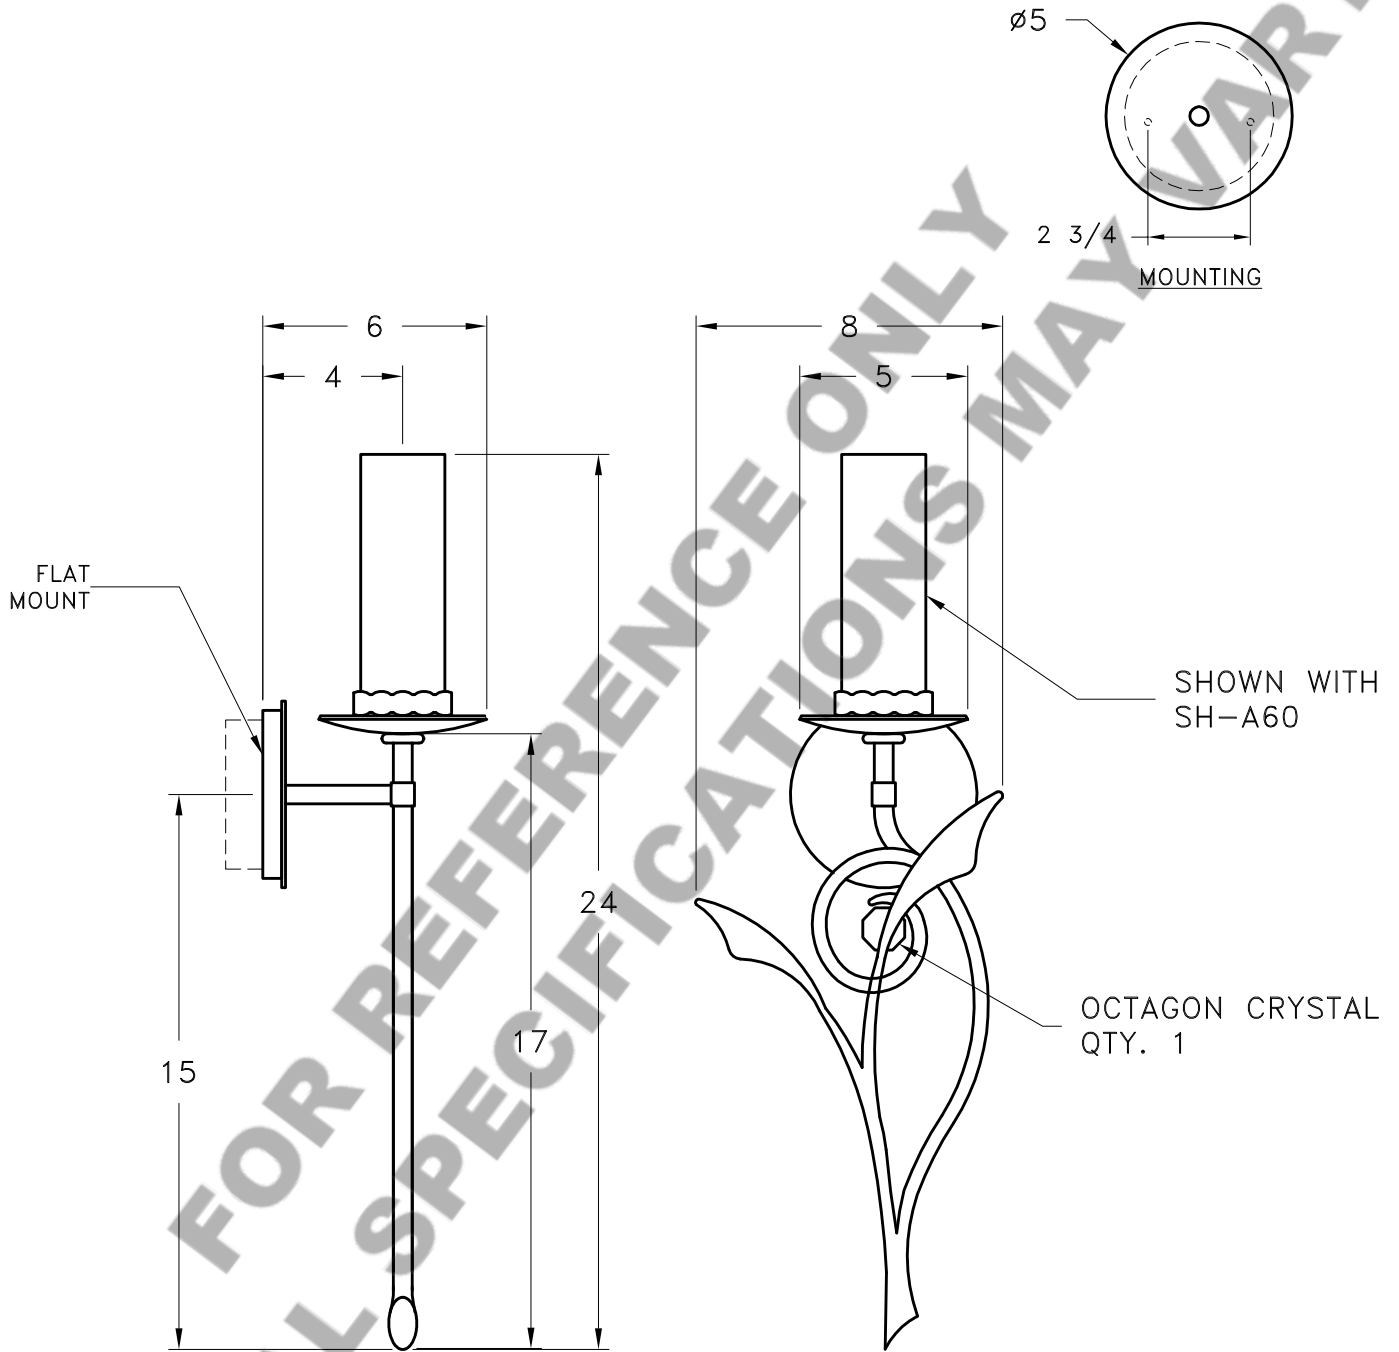

Location:

Product #: ID9249

Visit hammerton.com for product options and specifications.

Mounting Style: D	Electrical Type: INCANDESCENT	Mounting Detail  2 ³ / ₄ O.C.
Approximate lbs.: 10	Bulb Qty: 1 Wattage: SEE SHADE	
Finish: SEE WEB SITE FOR OPTIONS	Voltage: 120	
Top Diffuser: N/A	Socket Type: CANDELABRA	
Bottom Diffuser: N/A	UL Location: DRY	

All fixtures created by Hammerton are handcrafted by artisans. Dimensions may vary up to 7/8".

©Copyright 2013. All rights in design, detail or invention of this drawing are reserved as the property of Hammerton. Any imitation or adaptation without written consent is strictly prohibited.

CAUTION
HARDWARE PACKET "D" MOUNTS DIRECTLY TO J-BOX.