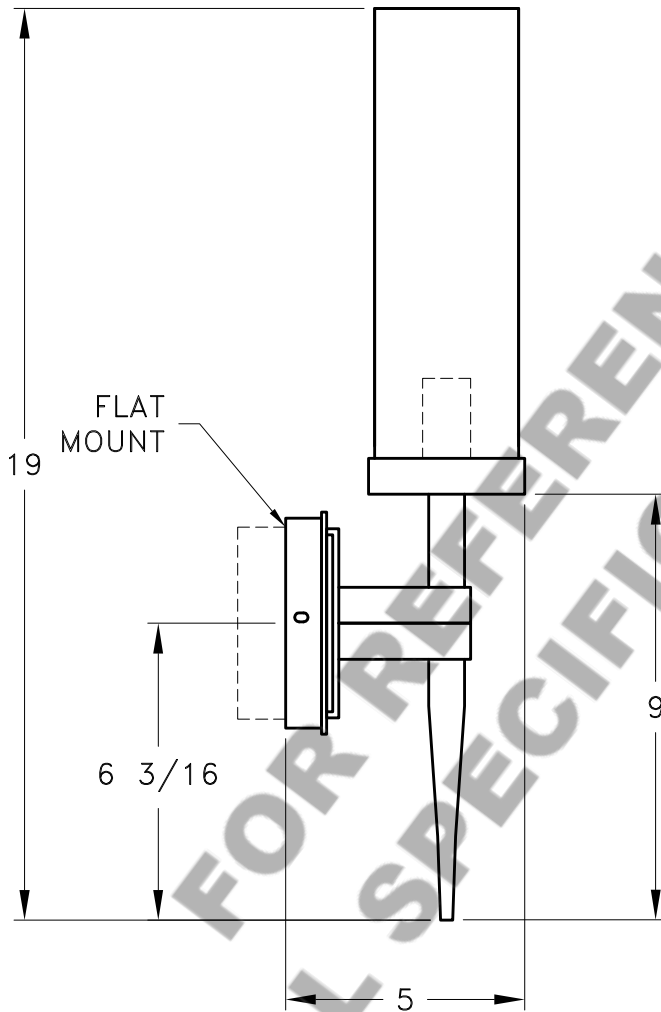

Location:

Product #: ID9250

MOUNTING

Visit [hammerton.com](http://hammerton.com) for product options and specifications.

Mounting Style: J	Electrical Type: INCANDESCENT
Approximate lbs.: 10	Bulb Qty: 1    Wattage: 60
Finish: SEE WEB SITE FOR OPTIONS	Voltage: 120
Top Diffuser: N/A	Socket Type: CANDELABRA
Bottom Diffuser: N/A	UL Location: DRY

All fixtures created by Hammerton are handcrafted by artisans. Dimensions may vary up to 1/8".

©Copyright 2013. All rights in design, detail or invention of this drawing are reserved as the property of Hammerton. Any imitation or adaptation without written consent is strictly prohibited.