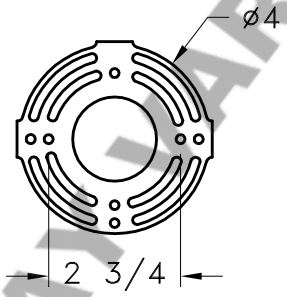

Location:

Product #: ID9250

MOUNTING

Visit [hammerton.com](http://hammerton.com) for product options and specifications.

Mounting Style: J	Electrical Type: INCANDESCENT
Approximate lbs.: 10	Bulb Qty: 1    Wattage: 60
Finish: SEE WEB SITE FOR OPTIONS	Voltage: 120
Top Diffuser: N/A	Socket Type: CANDELABRA
Bottom Diffuser: N/A	UL Location: DRY

All fixtures created by Hammerton are handcrafted by artisans. Dimensions may vary up to 1/8".

©Copyright 2013. All rights in design, detail or invention of this drawing are reserved as the property of Hammerton. Any imitation or adaptation without written consent is strictly prohibited.