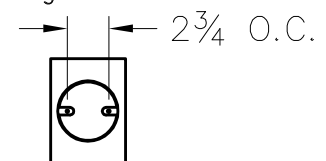

Visit hammerton.com for product options and specifications.

Mounting Style: J	Electrical Type: INCANDESCENT
Approximate lbs.: 10	Bulb Qty: 1 Wattage: 60
Finish: SEE WEB SITE FOR OPTIONS	Voltage: 120
Top Diffuser: N/A	Socket Type: CANDELABRA
Bottom Diffuser: N/A	UL Location: DRY

All fixtures created by Hammerton are handcrafted by artisans. Dimensions may vary up to 1/8".

©Copyright 2013. All rights in design, detail or invention of this drawing are reserved as the property of Hammerton. Any imitation or adaptation without written consent is strictly prohibited.

Hammerton Inc. • 217 Wright Brothers Dr. • Salt Lake City, UT 84116 • (801) 973-8095

Mounting Detail