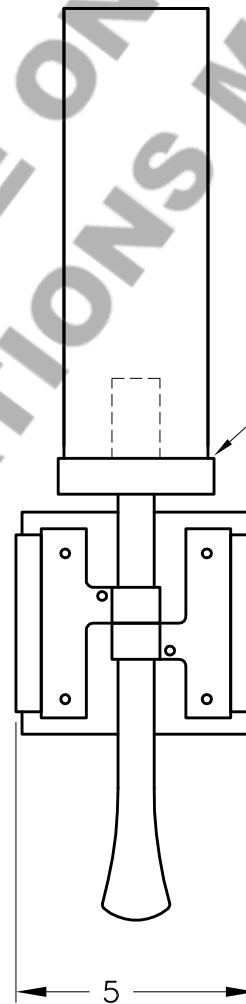

Location:

Product #: ID9250

MOUNTING

Visit [hammerton.com](http://hammerton.com) for product options and specifications.

Mounting Style: J	Electrical Type: INCANDESCENT
Approximate lbs.: 10	Bulb Qty: 1    Wattage: 60
Finish: SEE WEB SITE FOR OPTIONS	Voltage: 120
Top Diffuser: N/A	Socket Type: CANDELABRA
Bottom Diffuser: N/A	UL Location: DRY

All fixtures created by Hammerton are handcrafted by artisans. Dimensions may vary up to 1/8".

©Copyright 2013. All rights in design, detail or invention of this drawing are reserved as the property of Hammerton. Any imitation or adaptation without written consent is strictly prohibited.