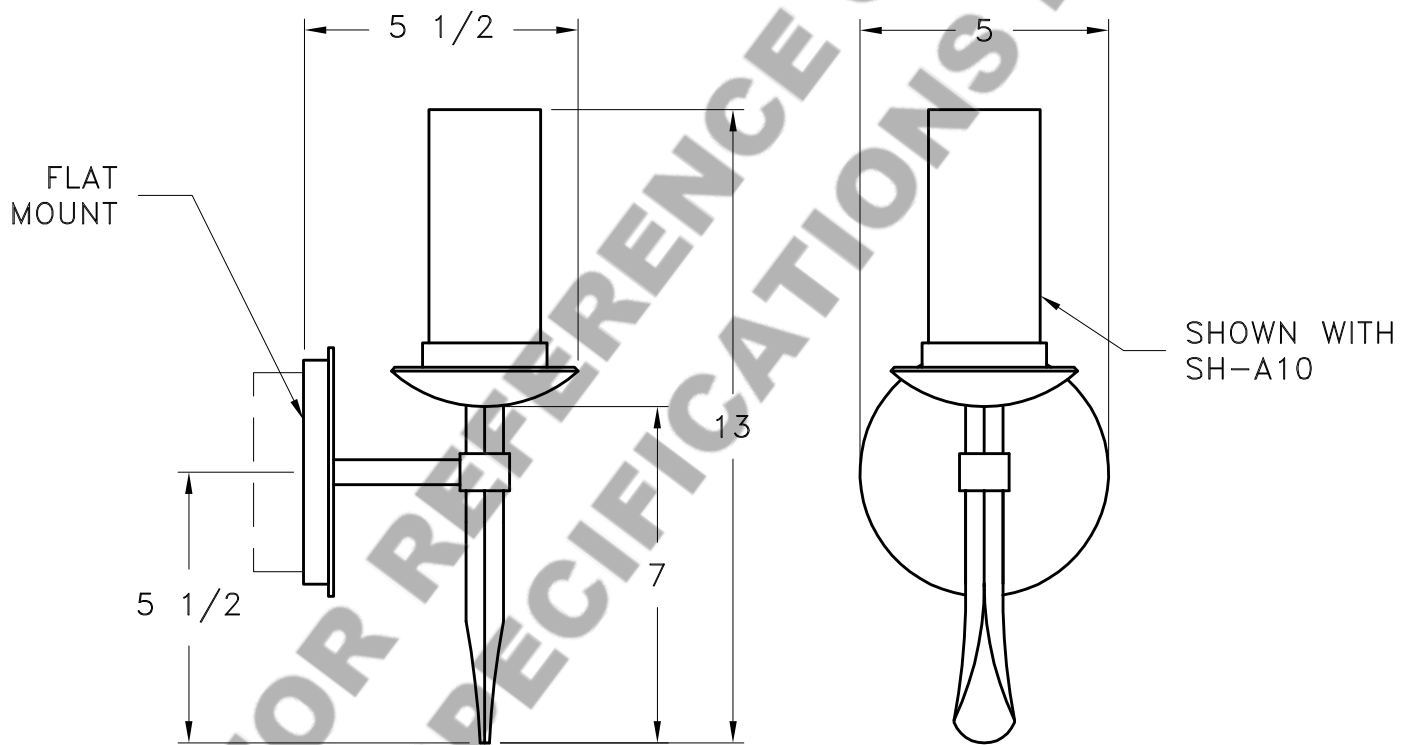

Location:

Product #: ID9251

Visit hammerton.com for product options and specifications.

Mounting Style: D	Electrical Type: INCANDESCENT	Mounting Detail  <p>2 ³/₄ O.C.</p> <p>CAUTION HARDWARE PACKET "D" MOUNTS DIRECTLY TO J-BOX.</p>
Approximate lbs.: 10	Bulb Qty: 1 Wattage: SEE SHADE	
Finish: SEE WEB SITE FOR OPTIONS	Voltage: 120	
Top Diffuser: N/A	Socket Type: CANDELABRA	
Bottom Diffuser: N/A	UL Location: DRY	
All fixtures created by Hammerton are handcrafted by artisans. Dimensions may vary up to $\frac{7}{8}$ ". ©Copyright 2013. All rights in design, detail or invention of this drawing are reserved as the property of Hammerton. Any imitation or adaptation without written consent is strictly prohibited. Hammerton Inc. · 217 Wright Brothers Dr. · Salt Lake City, UT 84116 · (801) 973-8095		