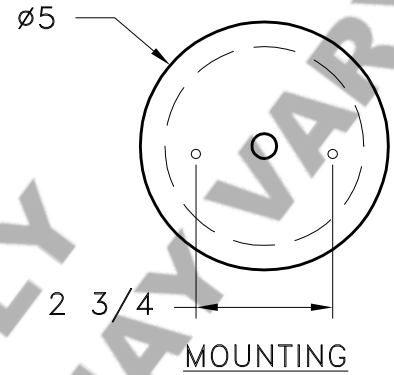

Location:

Product #: ID9251

Visit hammerton.com for product options and specifications.

Mounting Style: D	Electrical Type: INCANDESCENT	Mounting Detail  <p>2 ³/₄ O.C.</p> <p>CAUTION HARDWARE PACKET "D" MOUNTS DIRECTLY TO J-BOX.</p>
Approximate lbs.: 10	Bulb Qty: 1 Wattage: SEE SHADE	
Finish: SEE WEB SITE FOR OPTIONS	Voltage: 120	
Top Diffuser: N/A	Socket Type: CANDELABRA	
Bottom Diffuser: N/A	UL Location: DRY	
All fixtures created by Hammerton are handcrafted by artisans. Dimensions may vary up to $\frac{7}{8}$ ". ©Copyright 2013. All rights in design, detail or invention of this drawing are reserved as the property of Hammerton. Any imitation or adaptation without written consent is strictly prohibited. Hammerton Inc. · 217 Wright Brothers Dr. · Salt Lake City, UT 84116 · (801) 973-8095		