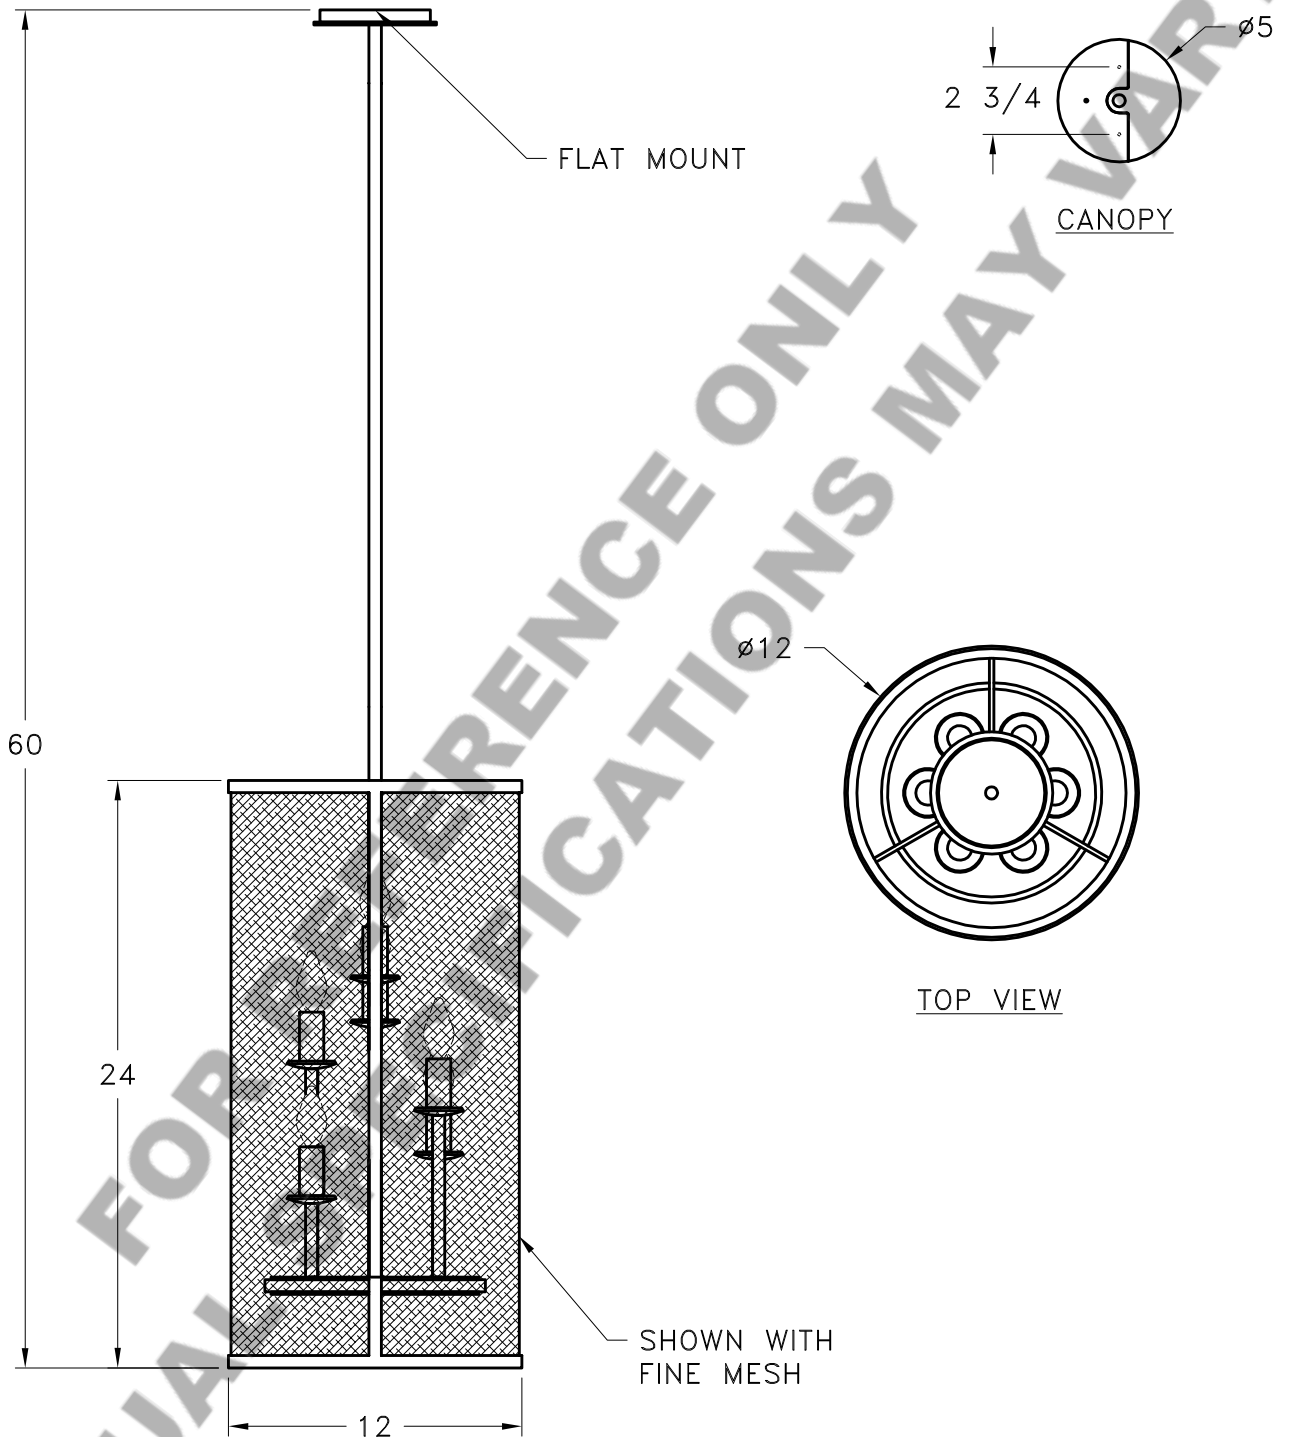

Location:

Product #: LA2149

Visit hammerton.com for product options and specifications.

Mounting Style: J	Electrical Type: INCANDESCENT	<p>Mounting Detail</p> <p>2 3/4 O.C.</p> <p>UL APPROVED J-BOX</p> <p>CAUTION HARDWARE PACKET "J" MOUNTS DIRECTLY TO J-BOX.</p>
Approximate lbs.: 30	Bulb Qty: 6 Wattage: 40	
Finish: SEE WEB SITE FOR OPTIONS	Voltage: 120	
Top Diffuser: OPEN	Socket Type: CANDELABRA	
Bottom Diffuser: OPEN	UL Location: DRY	
<p>All fixtures created by Hammerton are handcrafted by artisans. Dimensions may vary up to 7/8".</p> <p>©Copyright 2013. All rights in design, detail or invention of this drawing are reserved as the property of Hammerton. Any imitation or adaptation without written consent is strictly prohibited.</p> <p>Hammerton Inc. · 217 Wright Brothers Dr. · Salt Lake City, UT 84116 · (801) 973-8095</p>		