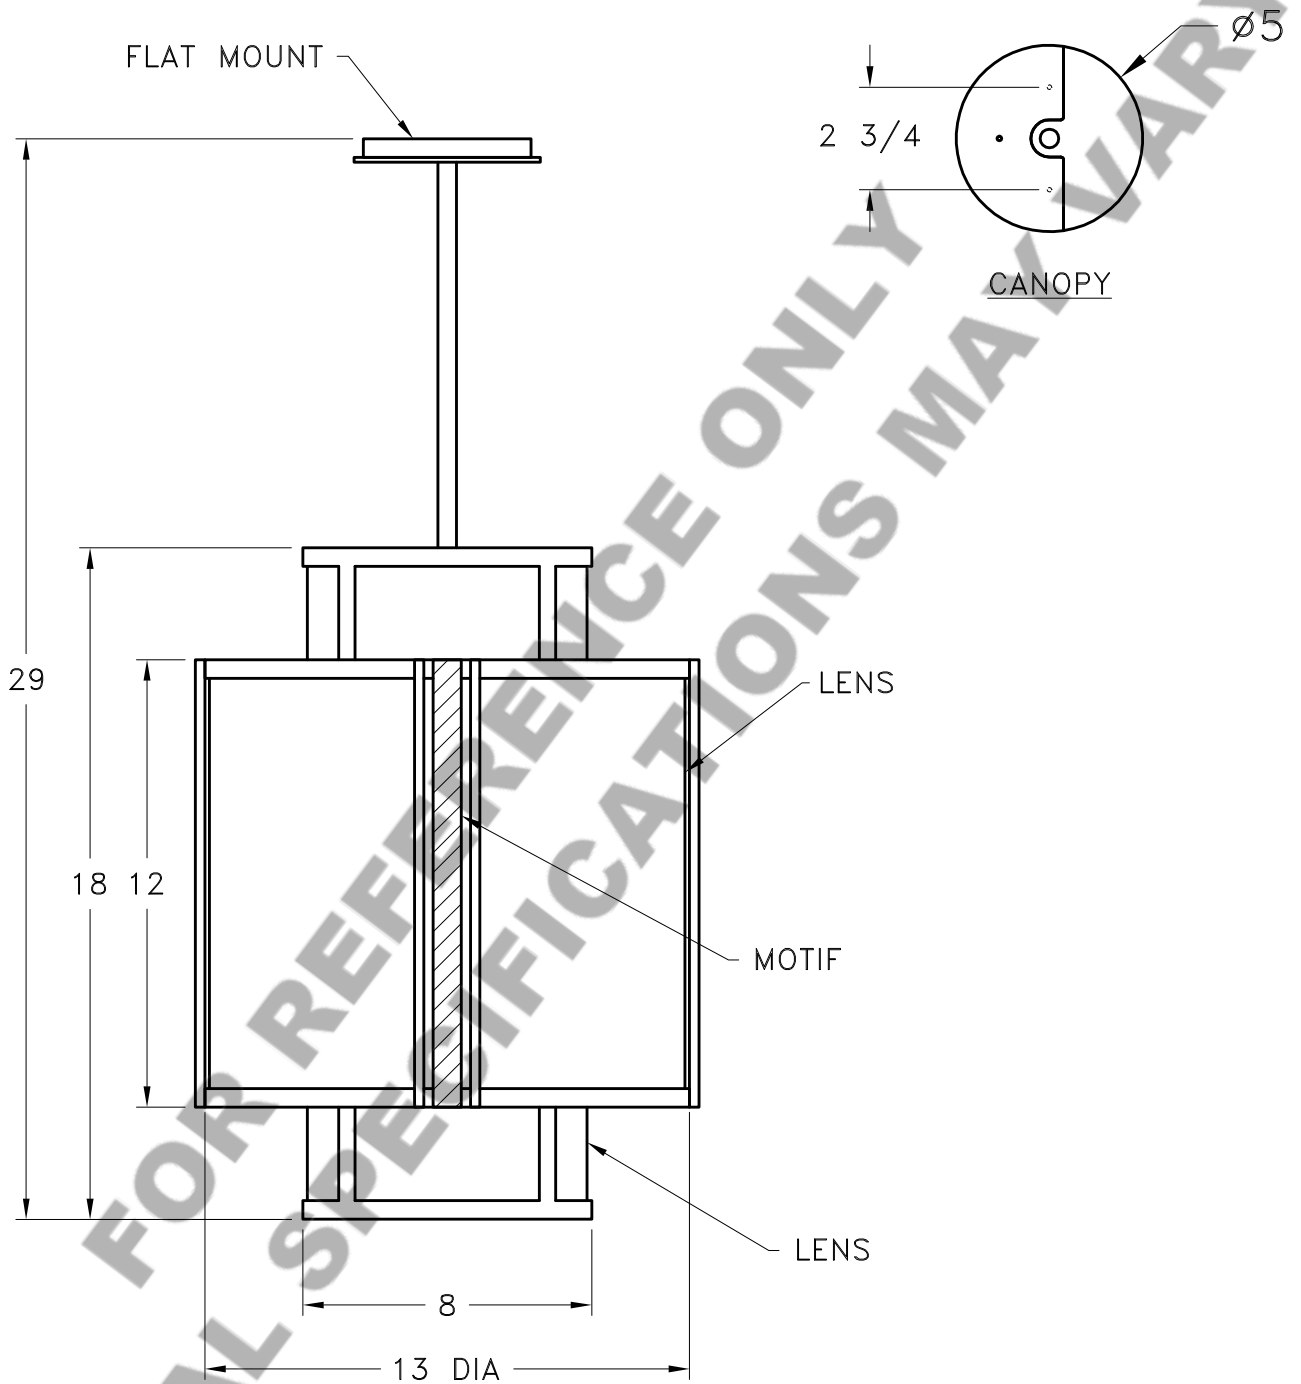

Location:

Product #: LA2225

Visit [hammerton.com](http://hammerton.com) for product options and specifications.

Mounting Style: J	Electrical Type: INCANDESCENT	<p>Mounting Detail</p> <p>UL APPROVED J-BOX</p> <p><b>CAUTION</b> HARDWARE PACKET "J" MOUNTS DIRECTLY TO J-BOX.</p>
Approximate lbs.: 15	Bulb Qty: 2    Wattage: 60	
Finish: SEE WEB SITE FOR OPTIONS	Voltage: 120	
Top Diffuser: OPEN	Socket Type: MEDIUM	
Bottom Diffuser: OPEN	UL Location: DRY	
<p>All fixtures created by Hammerton are handcrafted by artisans. Dimensions may vary up to 7/8".</p> <p>©Copyright 2013. All rights in design, detail or invention of this drawing are reserved as the property of Hammerton. Any imitation or adaptation without written consent is strictly prohibited.</p> <p>Hammerton Inc. · 217 Wright Brothers Dr. · Salt Lake City, UT 84116 · (801) 973-8095</p>		