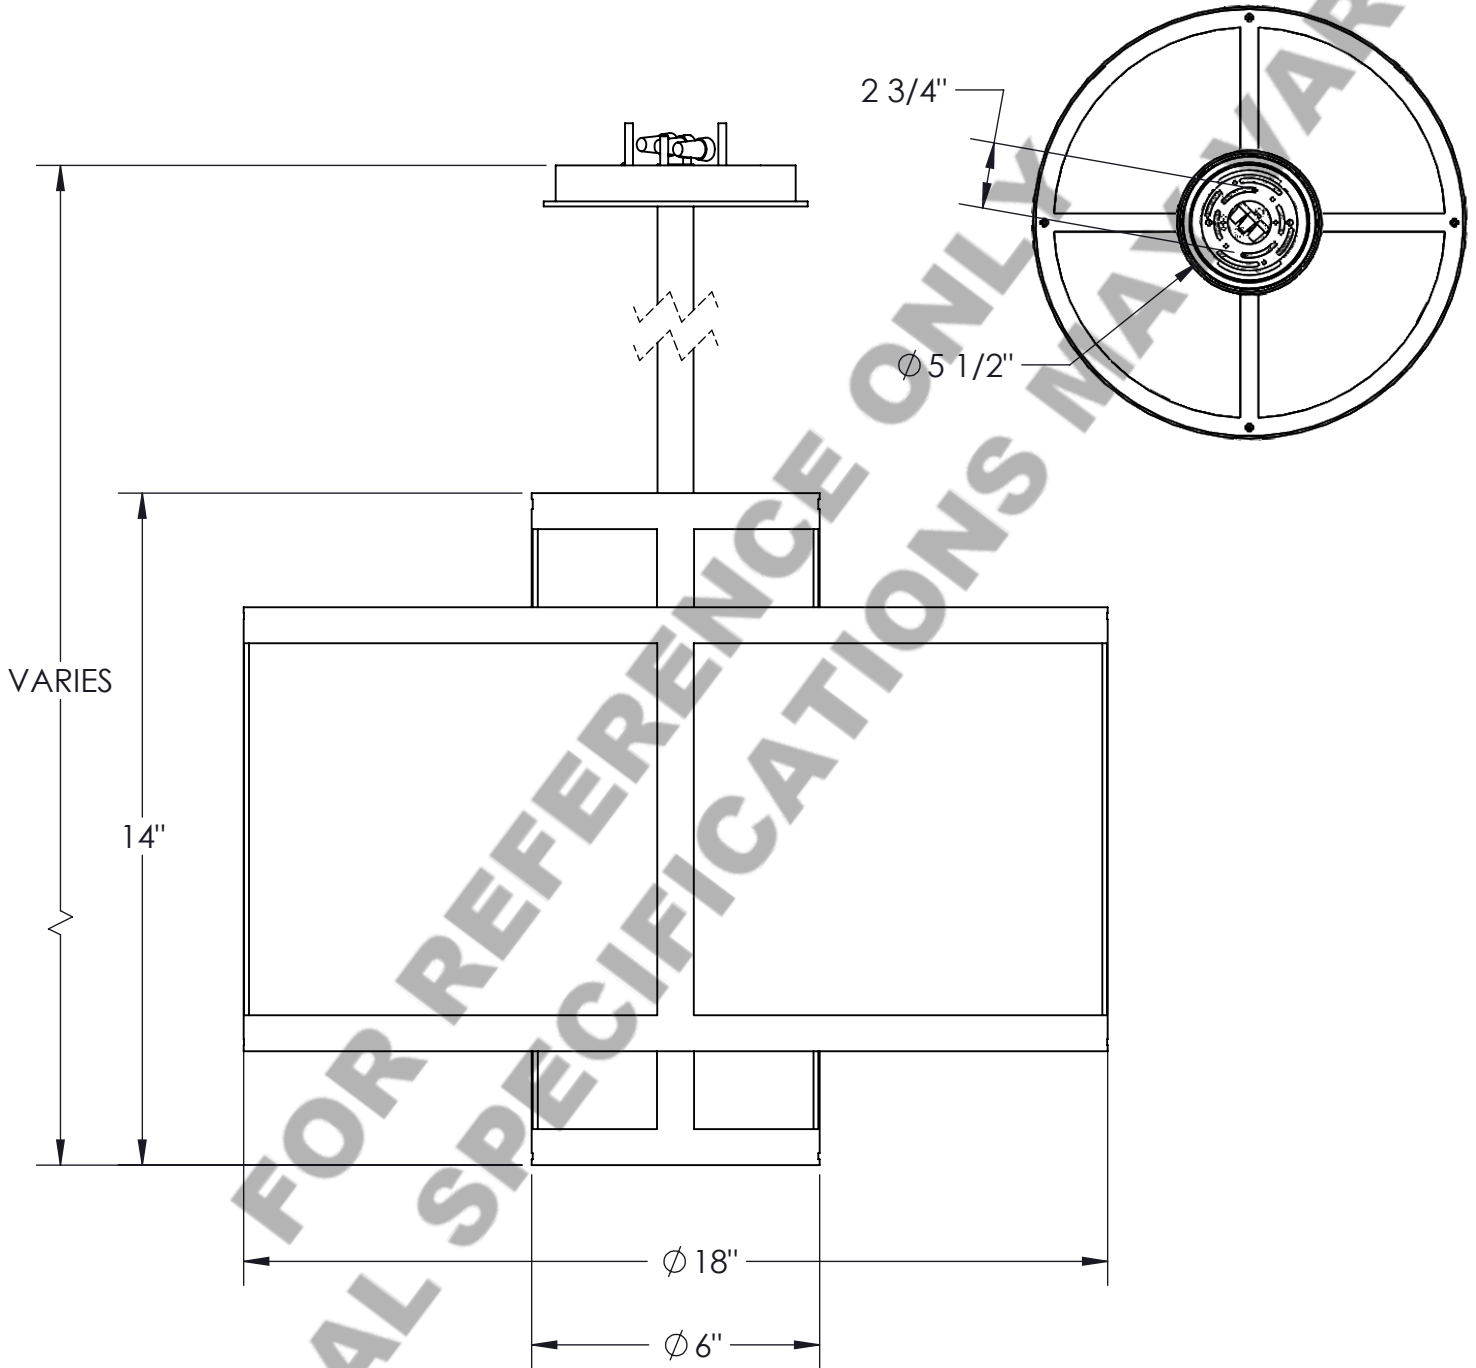

Approved By:

Product #: LA2241

Date: 8/15/2017 (A)

Mounting Style: FLAT	Electrical Type: INCANDESCENT
Approximate lbs.: 25	Bulb Qty: 1 Wattage: 60
Finish: SEE WEBSITE FOR OPTIONS	Voltage: 120
Top Diffuser: OPEN	Socket Type: E26
Bottom Diffuser: SAME AS LENS	UL Location: DRY

Mounting Detail

UL APPROVED
J-BOX

CAUTION

HARDWARE PACKET "J"
MOUNTS DIRECTLY TO J-BOX.

All fixtures created by Hammerton are handcrafted by artisans—dimensions may vary.

© Copyright 2015. All rights in design, detail or invention of this drawing are reserved as the property of Hammerton. Any imitation or adaptation without written consent is strictly prohibited.