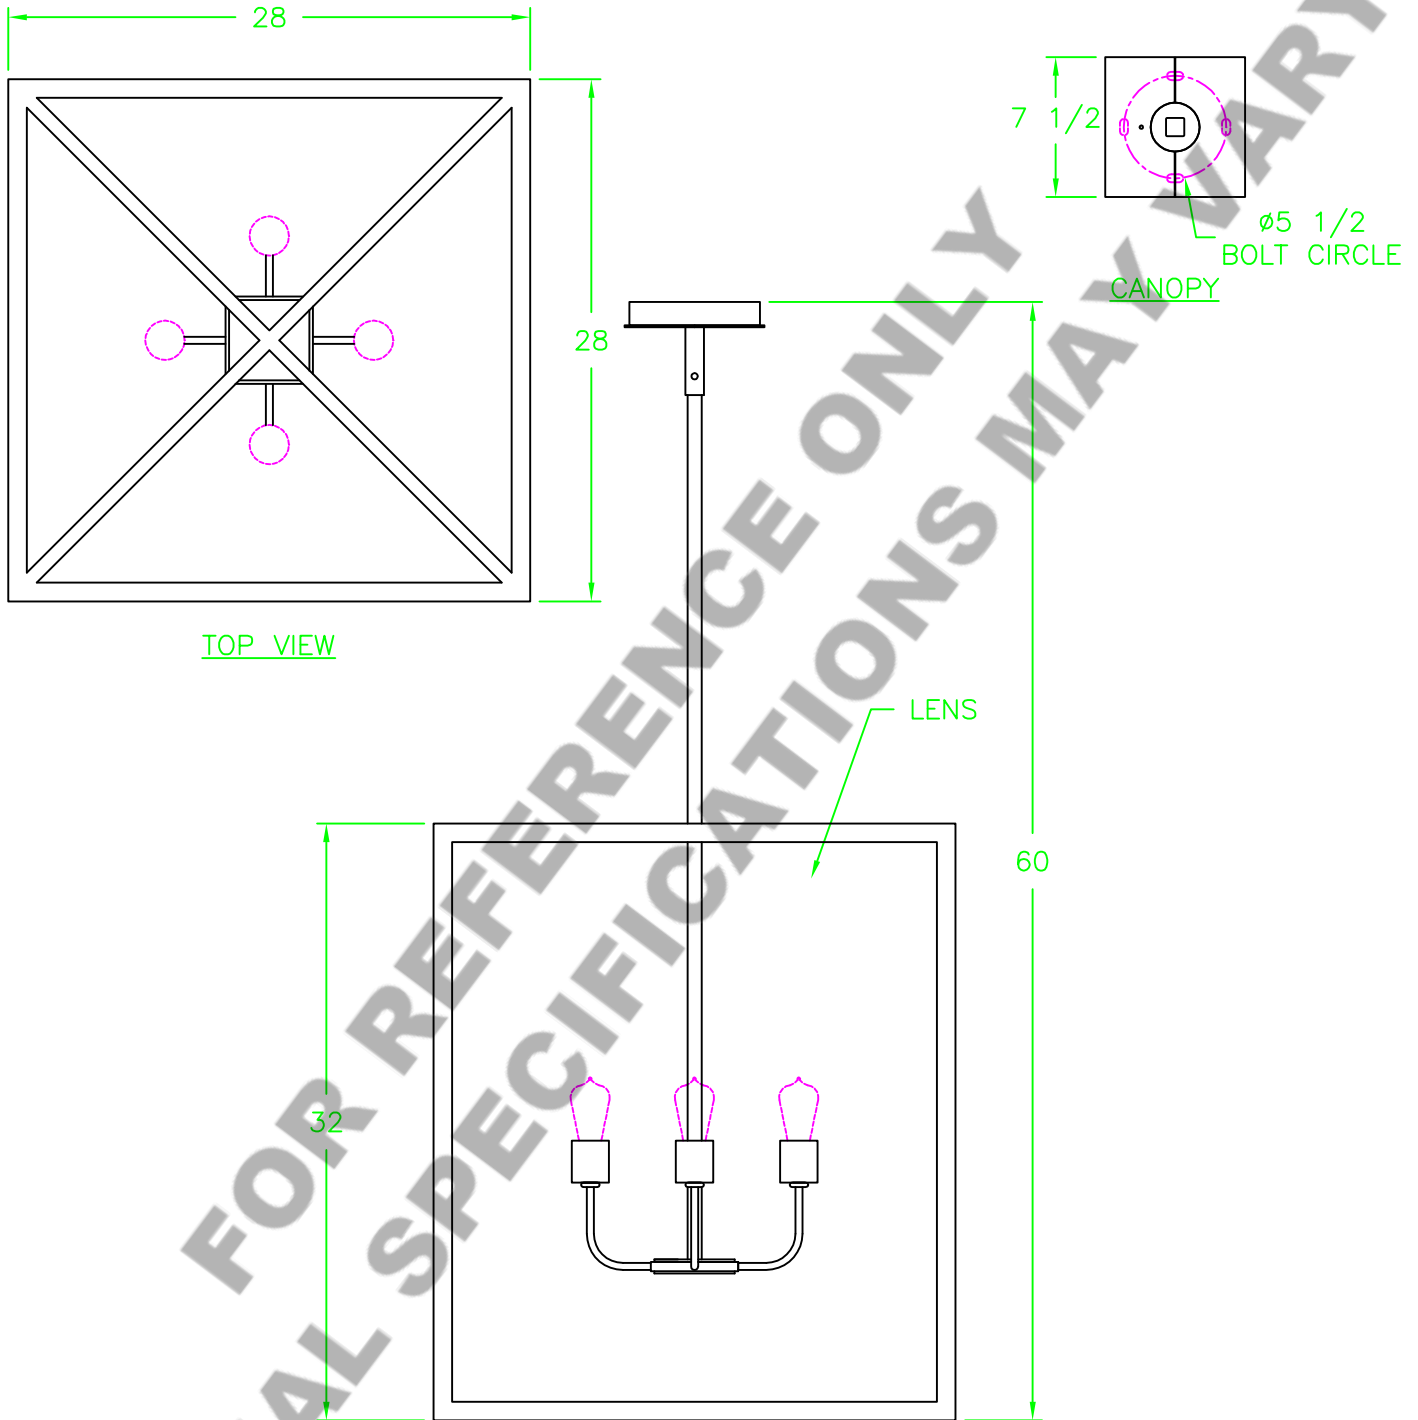

Location:

Product #: LA2283

Visit hammerton.com for product options and specifications.

Mounting Style: A	Electrical Type: INCANDESCENT
Approximate lbs.: 45	Bulb Qty: 4 Wattage: 60
Finish: SEE WEB SITE FOR OPTIONS	Voltage: 120
Top Diffuser: OPEN	Socket Type: MEDIUM
Bottom Diffuser: OPEN	UL Location: DRY

Mounting Detail

CAUTION

HARDWARE PACKET "A"
MOUNTS DIRECTLY TO
BUILDING STRUCTURE.

All fixtures created by Hammerton are handcrafted by artisans. Dimensions may vary up to $\frac{7}{8}$ ".

©Copyright 2016. All rights in design, detail or invention of this drawing are reserved as the property of Hammerton. Any limitation or adaptation without written consent is strictly prohibited.