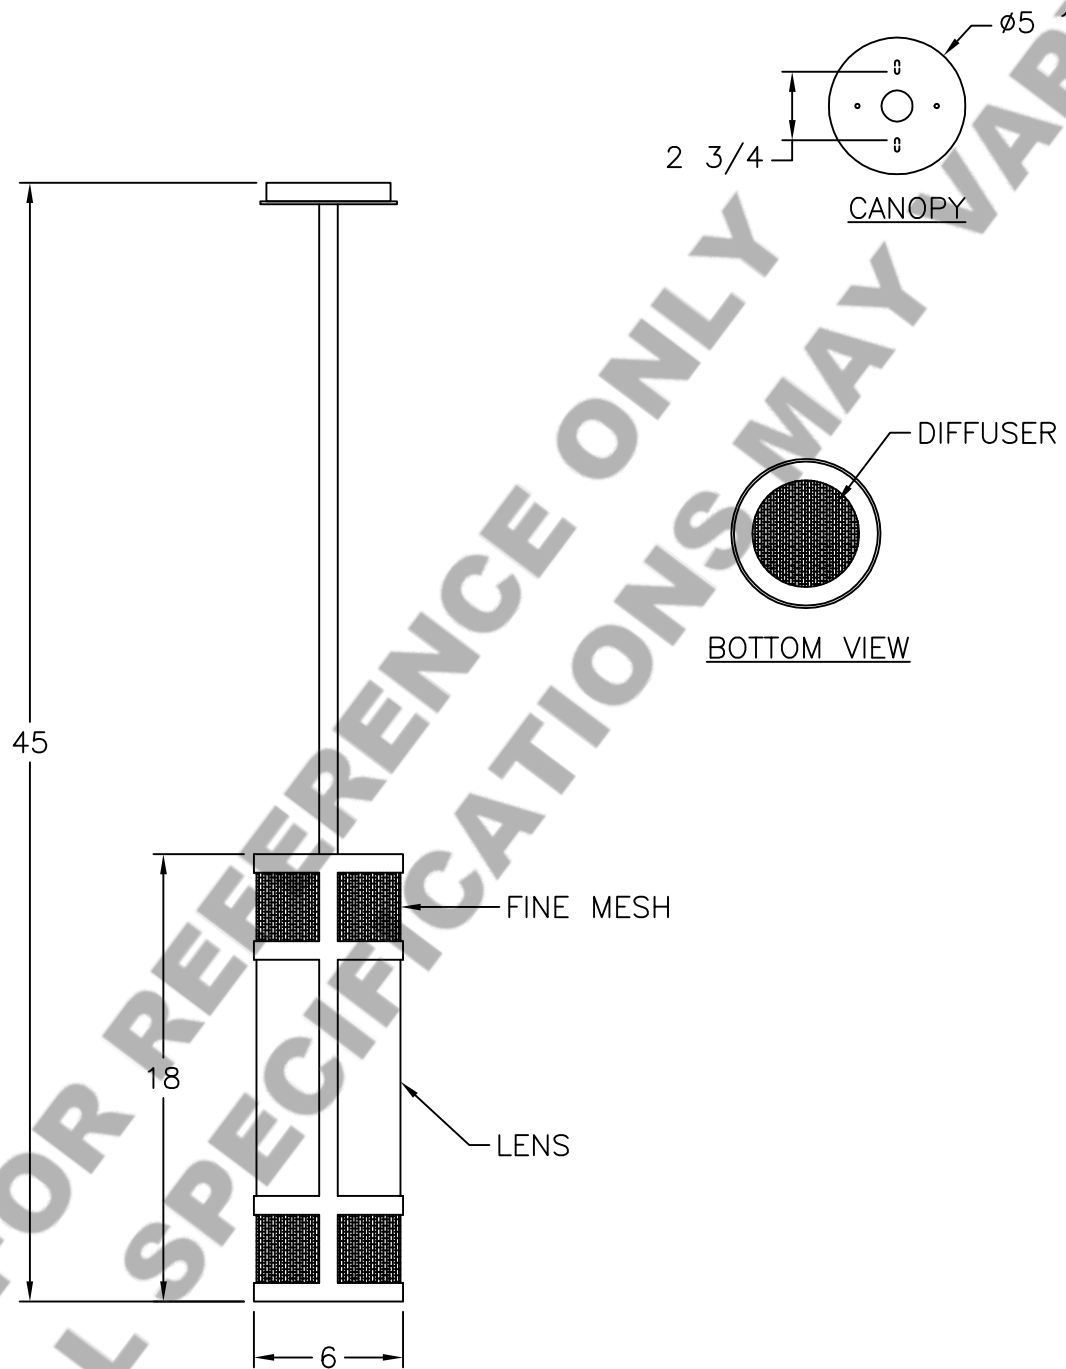

Location:

Product #: LA2286

Visit hammerton.com for product options and specifications.

Mounting Style: FLAT	Electrical Type: INCANDESCENT	<p>Mounting Detail</p> <p>UL APPROVED J-BOX</p>
Approximate lbs.: 25	Bulb Qty: 1 Wattage: 60	
Finish: SEE WEB SITE FOR OPTIONS	Voltage: 120	
Top Diffuser: OPEN	Socket Type: MEDIUM	
Bottom Diffuser: SAME AS LENS	UL Location: DRY	

All fixtures created by Hammerton are handcrafted by artisans. Dimensions may vary up to $\frac{7}{8}$ ".

©Copyright 2016. All rights in design, detail or invention of this drawing are reserved as the property of Hammerton. Any imitation or adaptation without written consent is strictly prohibited.

CAUTION
HARDWARE PACKET "J"
MOUNTS DIRECTLY TO
J-BOX.