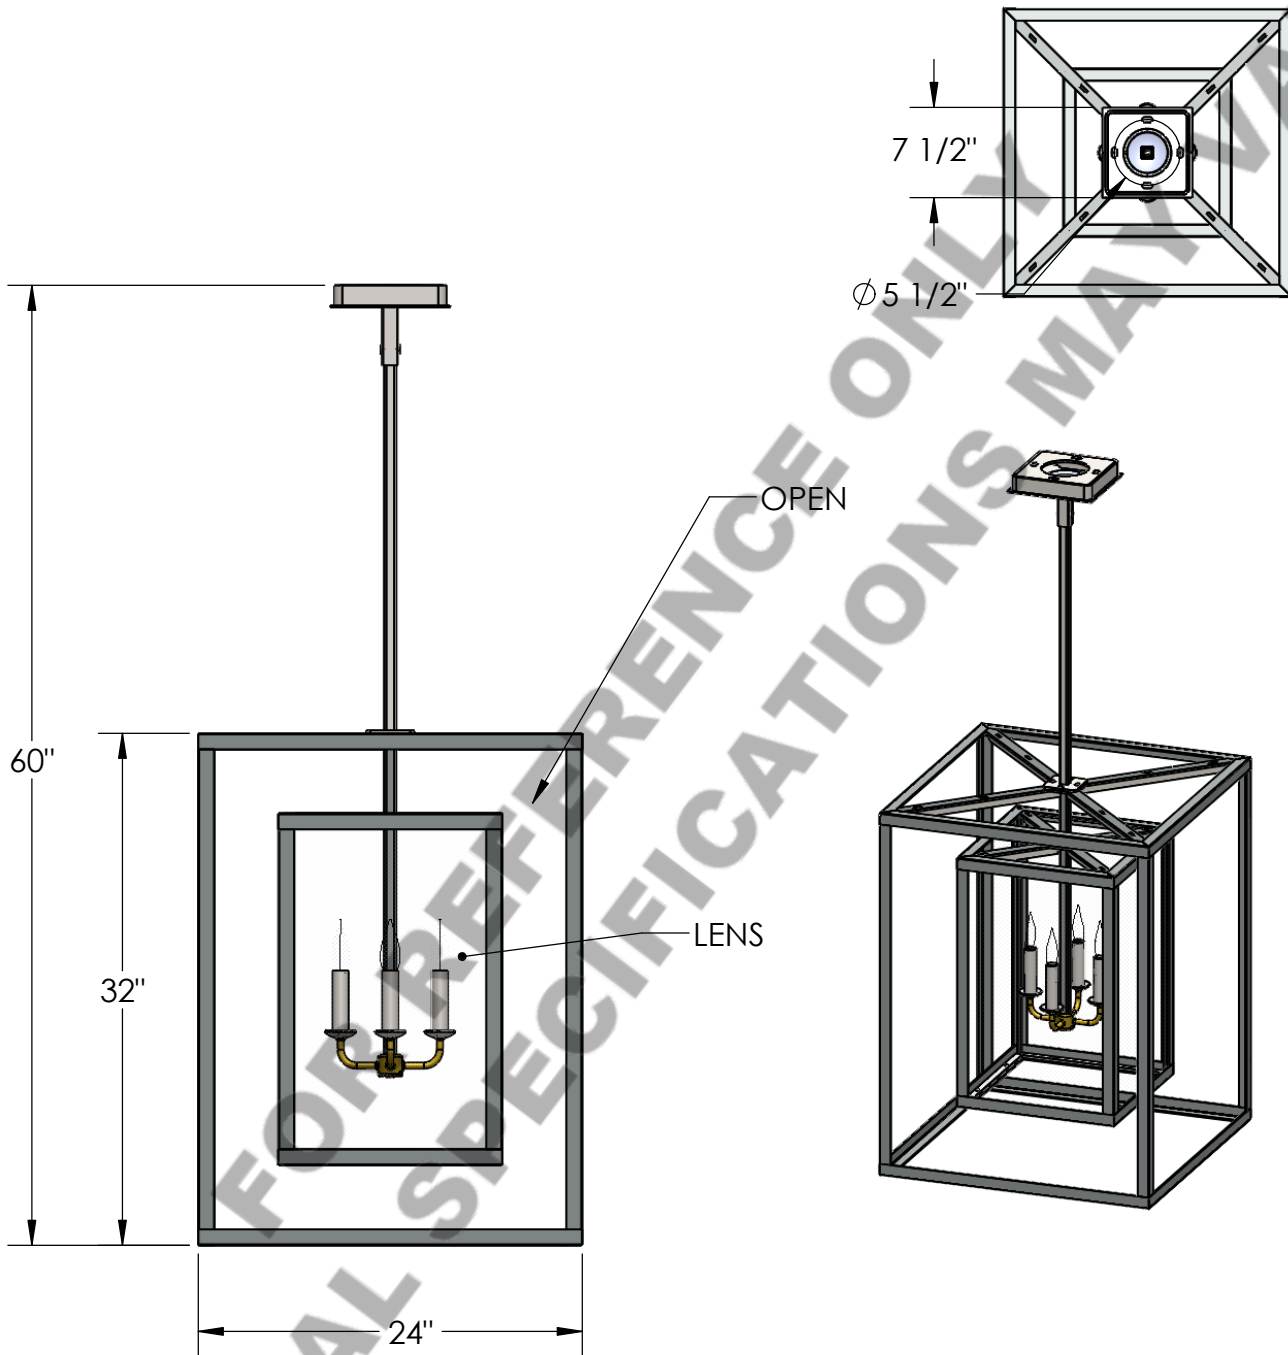

Approved By:

Product #: LA2295

Date:10/7/2016

Mounting Style: FLAT	Electrical Type: INCANDESCENT
Approximate lbs.: 68	Bulb Qty: 4    Wattage: 60
Finish:SEE WEBSITE FOR OPTIONS	Voltage:120
Top Diffuser: OPEN	Socket Type:SMALL
Bottom Diffuser:OPEN	UL Location: DRY

### Mounting Detail

**CAUTION**  
HARDWARE PACKET "A"  
MOUNTS DIRECTLY TO BUILDING  
STRUCTURE.