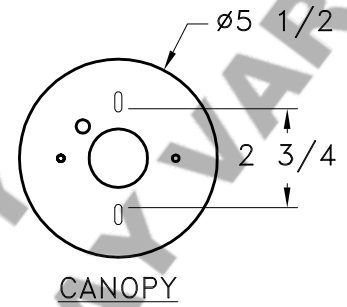

Location:

Product #: LA9021-M

STANDARD HANG  
STRAIGHT CANOPY

1/4" CHAIN

Visit [hammerton.com](http://hammerton.com) for product options and specifications.

Mounting Style: J	Electrical Type: INCANDESCENT
Approximate lbs.: 15	Bulb Qty: 1 Wattage: 100
Finish: SEE WEB SITE FOR OPTIONS	Voltage: 120
Top Diffuser: N/A	Socket Type: MEDIUM
Bottom Diffuser: OPEN	UL Location: DRY

Mounting Detail

**CAUTION**

**HARDWARE PACKET "J"  
MOUNTS DIRECTLY TO  
J-BOX.**

All fixtures created by Hammerton are handcrafted by artisans. Dimensions may vary up to 1/8".

©Copyright 2013. All rights in design, detail or invention of this drawing are reserved as the property of Hammerton. Any imitation or adaptation without written consent is strictly prohibited.