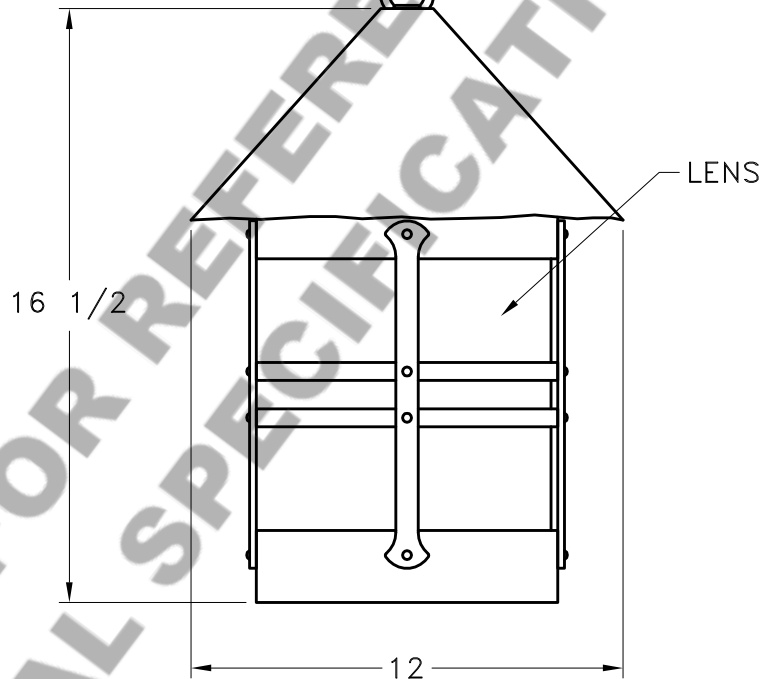

Location:

Product #: LA9021-M

STANDARD HANG  
STRAIGHT CANOPY

1/4" CHAIN

Visit [hammerton.com](http://hammerton.com) for product options and specifications.

Mounting Style: J	Electrical Type: INCANDESCENT
Approximate lbs.: 15	Bulb Qty: 1 Wattage: 100
Finish: SEE WEB SITE FOR OPTIONS	Voltage: 120
Top Diffuser: N/A	Socket Type: MEDIUM
Bottom Diffuser: OPEN	UL Location: DRY

Mounting Detail

**CAUTION**

**HARDWARE PACKET "J"  
MOUNTS DIRECTLY TO  
J-BOX.**

All fixtures created by Hammerton are handcrafted by artisans. Dimensions may vary up to 1/8".

©Copyright 2013. All rights in design, detail or invention of this drawing are reserved as the property of Hammerton. Any imitation or adaptation without written consent is strictly prohibited.