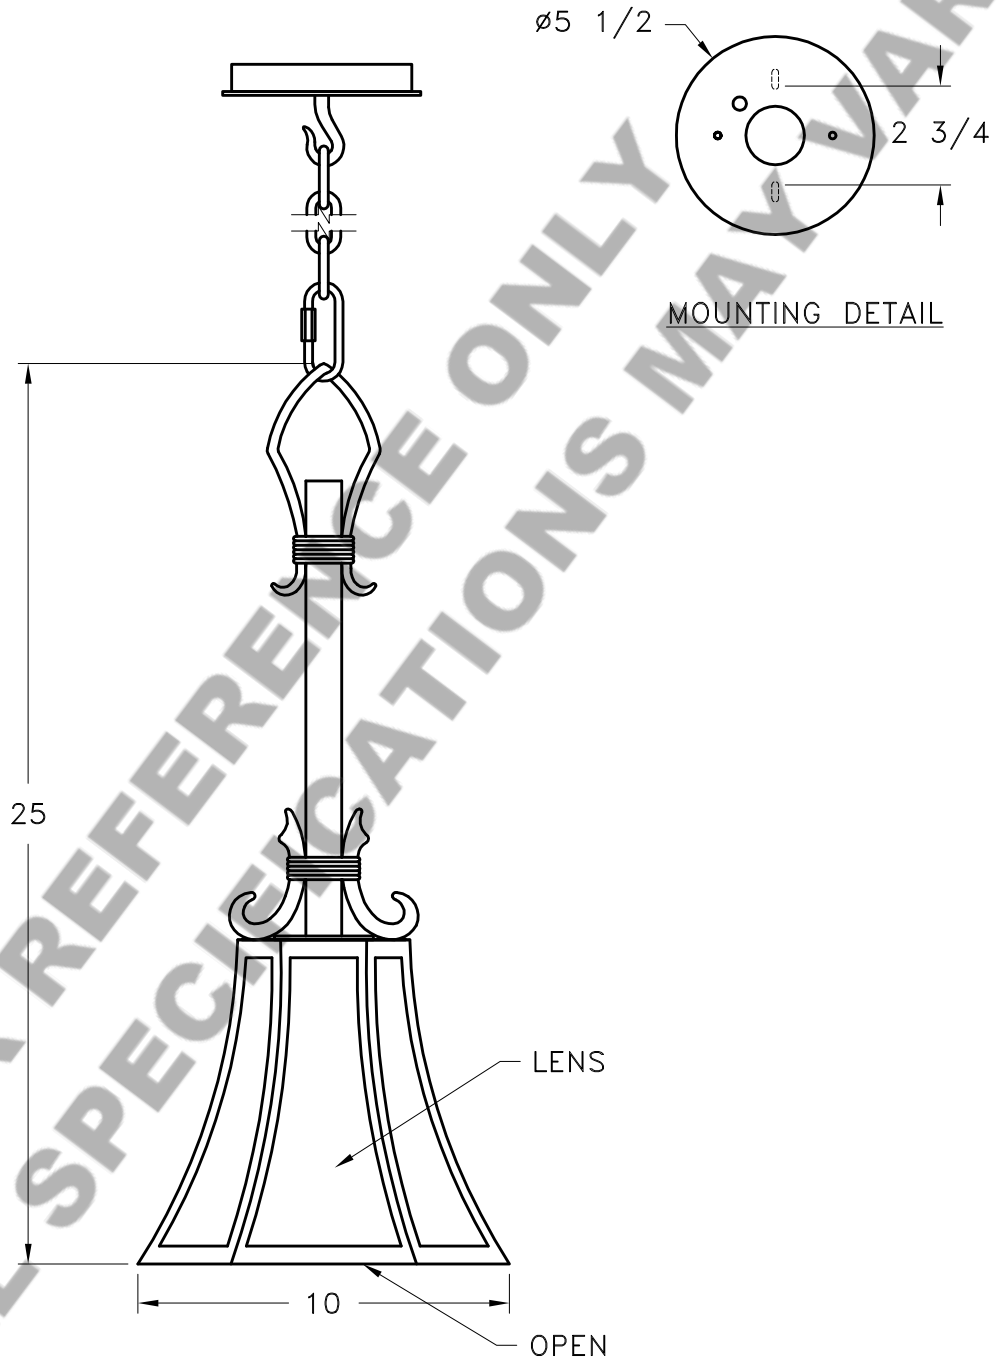

Location:

Product #: LA9052

Visit [hammerton.com](http://hammerton.com) for product options and specifications.

Mounting Style: J	Electrical Type: INCANDESCENT
Approximate lbs.: 15	Bulb Qty: 1 Wattage: 100
Finish: SEE WEB SITE FOR OPTIONS	Voltage: 120
Top Diffuser: CLOSED	Socket Type: MEDIUM
Bottom Diffuser: OPEN	UL Location: DRY

Mounting Detail

**CAUTION**  
HARDWARE PACKET "J"  
MOUNTS DIRECTLY TO  
J-BOX.

All fixtures created by Hammerton are handcrafted by artisans. Dimensions may vary up to 1/8".

©Copyright 2013. All rights in design, detail or invention of this drawing are reserved as the property of Hammerton. Any imitation or adaptation without written consent is strictly prohibited.