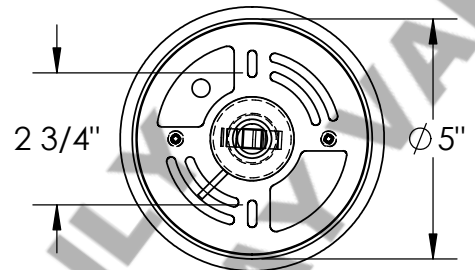

Approved By:

Product #: LA9055

Date: 1/24/2017

STANDARD HANG  
STRAIGHT CANOPY

MOUNTING DETAIL

1/4" CHAIN  
REFER TO TRAVELER  
FOR CHAIN LENGTH

16"

SINGLE PORCELAIN  
1-100 WATT

OPEN BOTTOM

9"

Mounting Style: FLAT	Electrical Type: INCANDESCENT
Approximate lbs.: 11	Bulb Qty: 1    Wattage: 100
Finish: SEE WEBSITE FOR OPTIONS	Voltage: 120
Top Diffuser: CLOSED METAL	Socket Type: MEDIUM
Bottom Diffuser: OPEN	UL Location: DAMP

Mounting Detail

UL APPROVED  
J-BOX

CAUTION

HARDWARE PACKET "J"  
MOUNTS DIRECTLY TO  
J-BOX.

All fixtures created by Hammerton are handcrafted by artisans—dimensions may vary.

© Copyright 2015. All rights in design, detail or invention of this drawing are reserved as the property of Hammerton. Any imitation or adaptation without written consent is strictly prohibited.