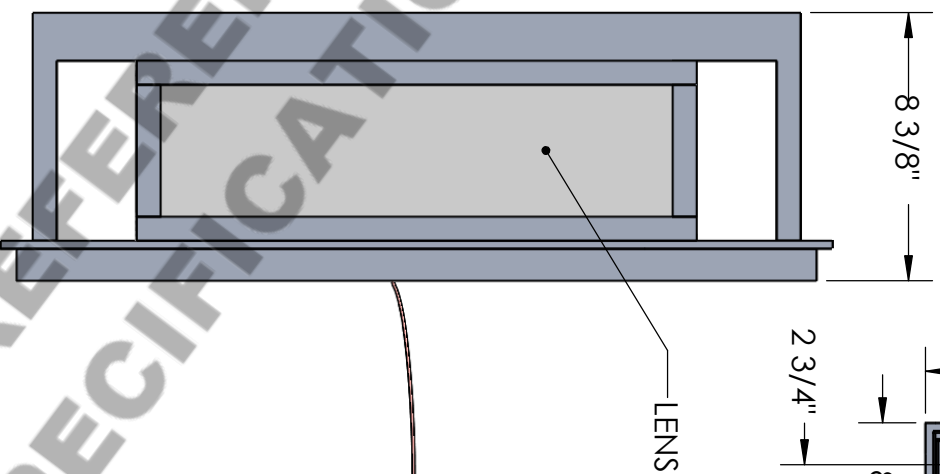

Approved By:

Product #: OD2126

Date:12/28/2018

Mounting Style: FLAT	Electrical Type: INCANDESCENT
Approximate lbs.: 24	Bulb Qty: 2 Wattage: 60
Finish:SEE WEB SITE FOR OPTIONS	Voltage:120
Top Diffuser: CLOSED ALUMINUM	Socket Type:MEDIUM
Bottom Diffuser: OPEN	UL Location: DAMP

Mounting Detail

UL APPROVED  
J-BOX

CAUTION

HARDWARE PACKET "E"  
MOUNTS DIRECTLY TO J-BOX.

All fixtures created by Hammerton are handcrafted by artisans—dimensions may vary.

© Copyright 2018. All rights in design, detail or invention of this drawing are reserved as the property of Hammerton. Any imitation or adaptation without written consent is strictly prohibited.