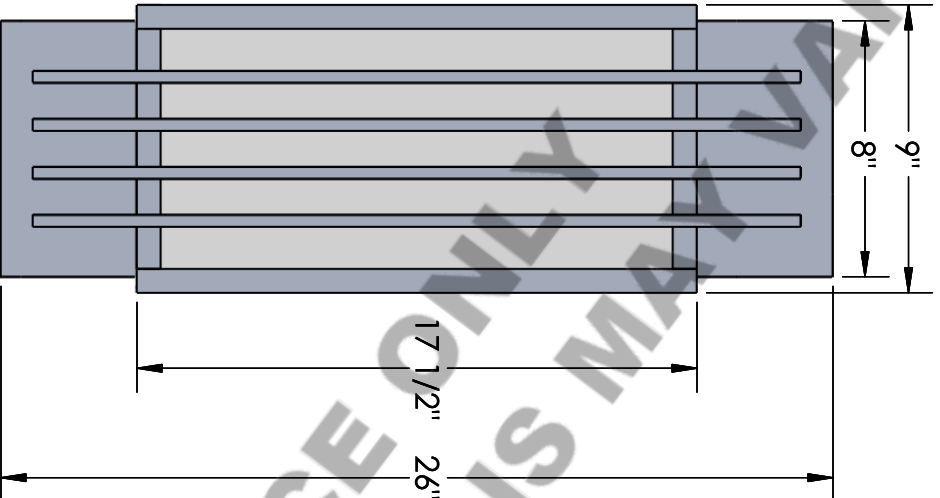

Approved By:

Product #: OD2126

Date:12/28/2018

Mounting Style: FLAT	Electrical Type: INCANDESCENT
Approximate lbs.: 24	Bulb Qty: 2 Wattage: 60
Finish:SEE WEB SITE FOR OPTIONS	Voltage:120
Top Diffuser: CLOSED ALUMINUM	Socket Type:MEDIUM
Bottom Diffuser: OPEN	UL Location: DAMP

Mounting Detail

UL APPROVED  
J-BOX

CAUTION

HARDWARE PACKET "E"  
MOUNTS DIRECTLY TO J-BOX.

All fixtures created by Hammerton are handcrafted by artisans—dimensions may vary.

© Copyright 2018. All rights in design, detail or invention of this drawing are reserved as the property of Hammerton. Any imitation or adaptation without written consent is strictly prohibited.