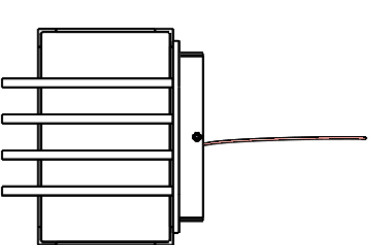

Approved By:

Product #: OD2126

Date:12/28/2018

Mounting Style: FLAT	Electrical Type: INCANDESCENT
Approximate lbs.: 24	Bulb Qty: 2 Wattage: 60
Finish:SEE WEB SITE FOR OPTIONS	Voltage:120
Top Diffuser: CLOSED ALUMINUM	Socket Type:MEDIUM
Bottom Diffuser: OPEN	UL Location: DAMP

Mounting Detail

UL APPROVED  
J-BOX

CAUTION

HARDWARE PACKET "E"  
MOUNTS DIRECTLY TO J-BOX.

All fixtures created by Hammerton are handcrafted by artisans—dimensions may vary.

© Copyright 2018. All rights in design, detail or invention of this drawing are reserved as the property of Hammerton. Any imitation or adaptation without written consent is strictly prohibited.