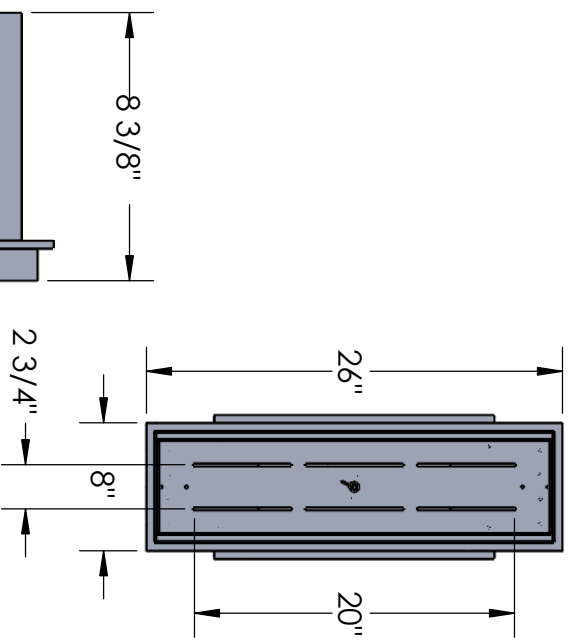

Approved By:

Product #: OD2126

Date:12/28/2018

Mounting Style: FLAT	Electrical Type: INCANDESCENT
Approximate lbs.: 24	Bulb Qty: 2 Wattage: 60
Finish:SEE WEB SITE FOR OPTIONS	Voltage:120
Top Diffuser: CLOSED ALUMINUM	Socket Type:MEDIUM
Bottom Diffuser: OPEN	UL Location: DAMP

Mounting Detail

UL APPROVED  
J-BOX

CAUTION

HARDWARE PACKET "E"  
MOUNTS DIRECTLY TO J-BOX.

All fixtures created by Hammerton are handcrafted by artisans—dimensions may vary.

© Copyright 2018. All rights in design, detail or invention of this drawing are reserved as the property of Hammerton. Any imitation or adaptation without written consent is strictly prohibited.