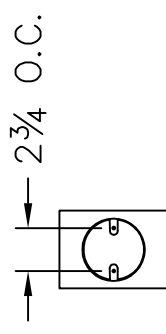

CAUTION
HARDWARE PACKET "D"
MOUNTS DIRECTLY TO
J-BOX.