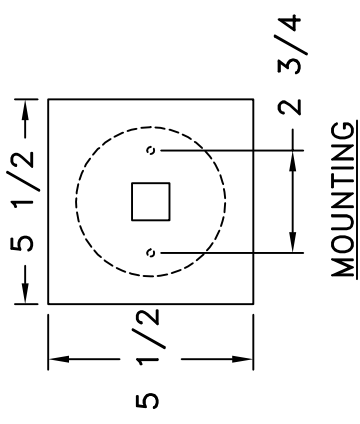

Location:

Product #: OD2209

FIXTURE CONSTRUCTED  
OUT OF ALUMINIUM

Visit [hammerton.com](http://hammerton.com) for product options and specifications.

<b>Mounting Style:</b> D	<b>Electrical Type:</b> INCANDESCENT
<b>Approximate lbs.:</b> 12	<b>Bulb Qty:</b> 1 <b>Wattage:</b> 100
<b>Finish:</b> SEE WEB SITE FOR OPTIONS	<b>Voltage:</b> 120
<b>Top Diffuser:</b> ALUMINIUM	<b>Socket Type:</b> MEDIUM
<b>Bottom Diffuser:</b> OPEN	<b>UL Location:</b> WET

All fixtures created by Hammerton are handcrafted by artisans. Dimensions may vary up to 1/8".

© Copyright 2013. All rights in design, detail or invention of this drawing are reserved as the property of Hammerton. Any limitation or adaptation without written consent is strictly prohibited.