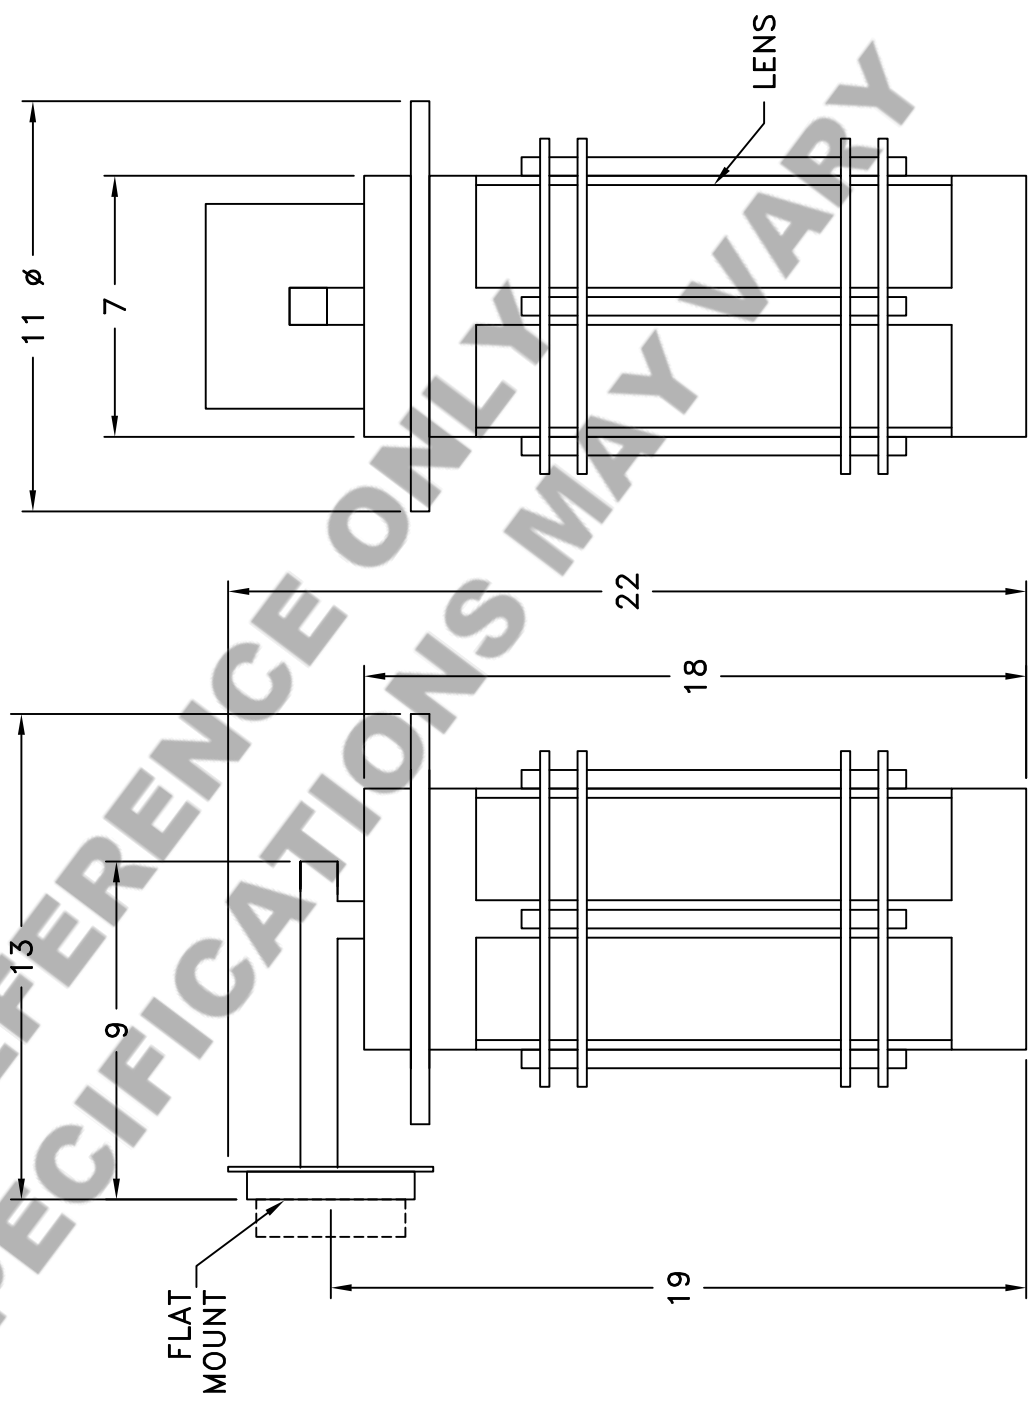

Location:

Product #: OD2209

FIXTURE CONSTRUCTED  
OUT OF ALUMINIUM

Visit [hammerton.com](http://hammerton.com) for product options and specifications.

<b>Mounting Style:</b> D	<b>Electrical Type:</b> INCANDESCENT
<b>Approximate lbs.:</b> 12	<b>Bulb Qty:</b> 1 <b>Wattage:</b> 100
<b>Finish:</b> SEE WEB SITE FOR OPTIONS	<b>Voltage:</b> 120
<b>Top Diffuser:</b> ALUMINIUM	<b>Socket Type:</b> MEDIUM
<b>Bottom Diffuser:</b> OPEN	<b>UL Location:</b> WET

All fixtures created by Hammerton are handcrafted by artisans. Dimensions may vary up to 1/8".

© Copyright 2013. All rights in design, detail or invention of this drawing are reserved as the property of Hammerton. Any limitation or adaptation without written consent is strictly prohibited.