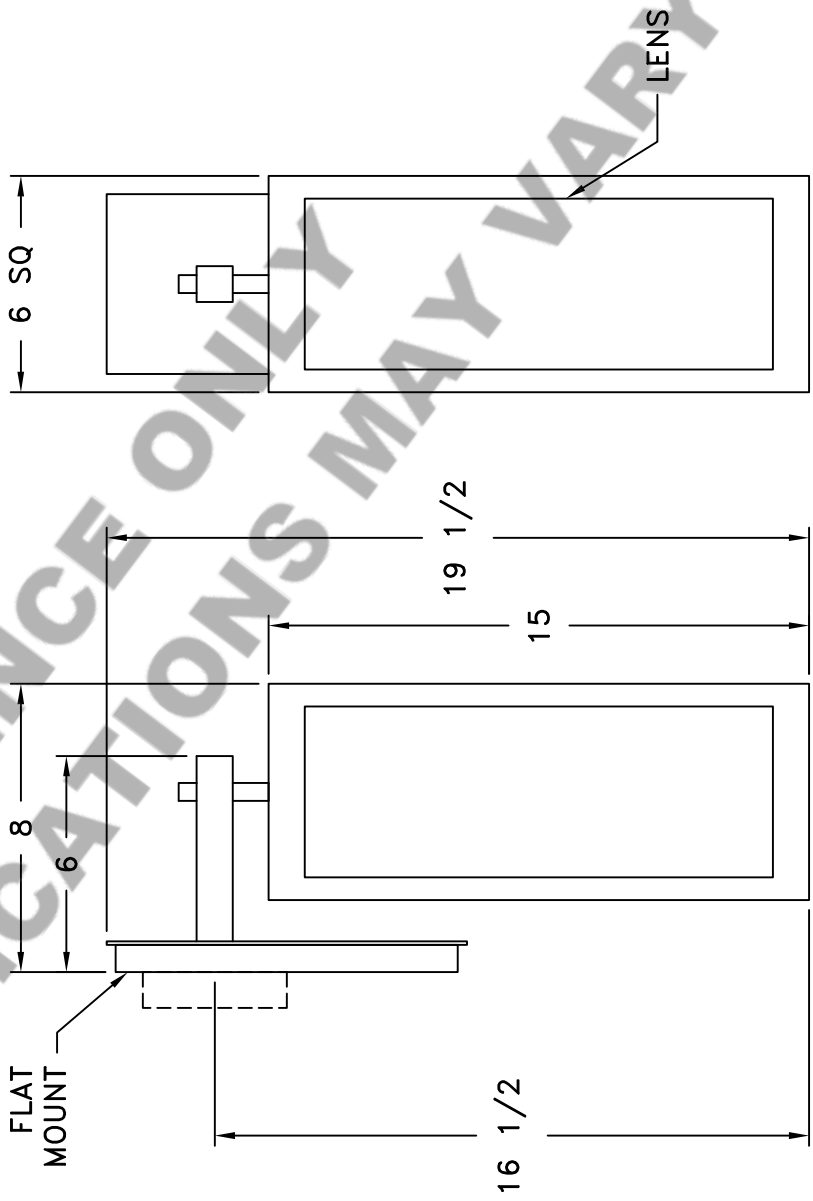

Location:

Product #: OD2211

FIXTURE CONSTRUCTED
OUT OF ALUMINUM

Visit hammerton.com for product options and specifications.

Mounting Style: J	Electrical Type: INCANDESCENT	Mounting Detail
Approximate lbs.: 3	Bulb Qty: 1 Wattage: 60	→ 2 3/4 O.C.
Finish: SEE WEB SITE FOR OPTIONS	Voltage: 120	
Top Diffuser: ALUMINUM	Socket Type: CANDELABRA	
Bottom Diffuser: OPEN	UL Location: WET	

All fixtures created by Hammerton are handcrafted by artisans. Dimensions may vary up to 7/8".

© Copyright 2013. All rights in design, detail or invention of this drawing are reserved as the property of Hammerton. Any imitation or adaptation without written consent is strictly prohibited.