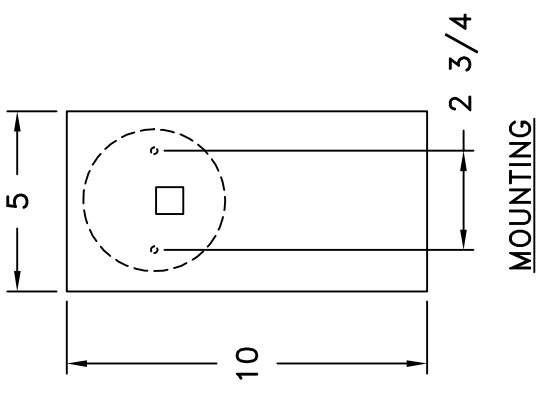

Location:

Product #: OD2211

FIXTURE CONSTRUCTED
OUT OF ALUMINUM

Visit hammerton.com for product options and specifications.

Mounting Style: J	Electrical Type: INCANDESCENT	Mounting Detail
Approximate lbs.: 3	Bulb Qty: 1 Wattage: 60	→ 2 3/4 O.C.
Finish: SEE WEB SITE FOR OPTIONS	Voltage: 120	
Top Diffuser: ALUMINUM	Socket Type: CANDELABRA	
Bottom Diffuser: OPEN	UL Location: WET	

All fixtures created by Hammerton are handcrafted by artisans. Dimensions may vary up to 7/8".

© Copyright 2013. All rights in design, detail or invention of this drawing are reserved as the property of Hammerton. Any imitation or adaptation without written consent is strictly prohibited.