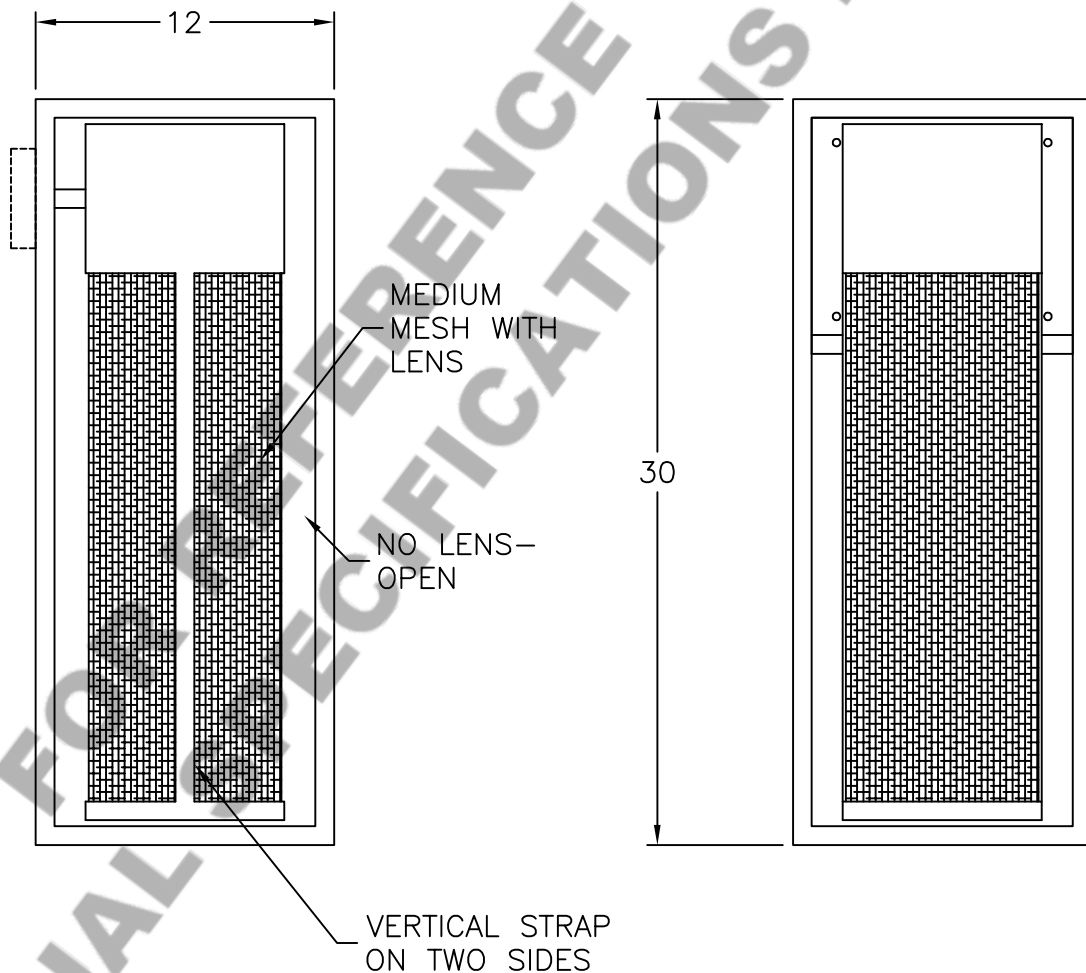

Location:

Product #: OD2288

MOUNTING

Visit [hammerton.com](http://hammerton.com) for product options and specifications.

Mounting Style: C	Electrical Type: INCANDESCENT
Approximate lbs.: 40	Bulb Qty: 1    Wattage: 75
Finish: SEE WEB SITE FOR OPTIONS	Voltage: 120
Top Diffuser: CLOSED METAL	Socket Type: MEDIUM
Bottom Diffuser: OPEN	UL Location: DAMP

**Mounting Detail**

**CAUTION**

HARDWARE PACKET "C" MOUNTS DIRECTLY TO BUILDING STRUCTURE.

All fixtures created by Hammerton are handcrafted by artisans. Dimensions may vary up to 7/8".

©Copyright 2016. All rights in design, detail or invention of this drawing are reserved as the property of Hammerton. Any imitation or adaptation without written consent is strictly prohibited.