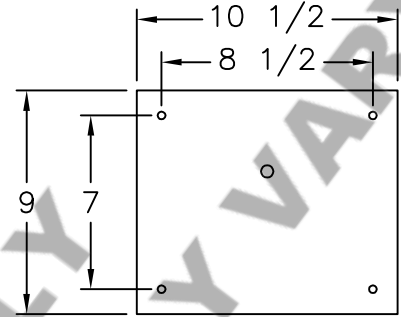

Location:

Product #: OD2288

MOUNTING

Visit [hammerton.com](http://hammerton.com) for product options and specifications.

Mounting Style: C	Electrical Type: INCANDESCENT
Approximate lbs.: 40	Bulb Qty: 1    Wattage: 75
Finish: SEE WEB SITE FOR OPTIONS	Voltage: 120
Top Diffuser: CLOSED METAL	Socket Type: MEDIUM
Bottom Diffuser: OPEN	UL Location: DAMP

**Mounting Detail**

**CAUTION**

HARDWARE PACKET "C" MOUNTS DIRECTLY TO BUILDING STRUCTURE.

All fixtures created by Hammerton are handcrafted by artisans. Dimensions may vary up to 7/8".

©Copyright 2016. All rights in design, detail or invention of this drawing are reserved as the property of Hammerton. Any imitation or adaptation without written consent is strictly prohibited.