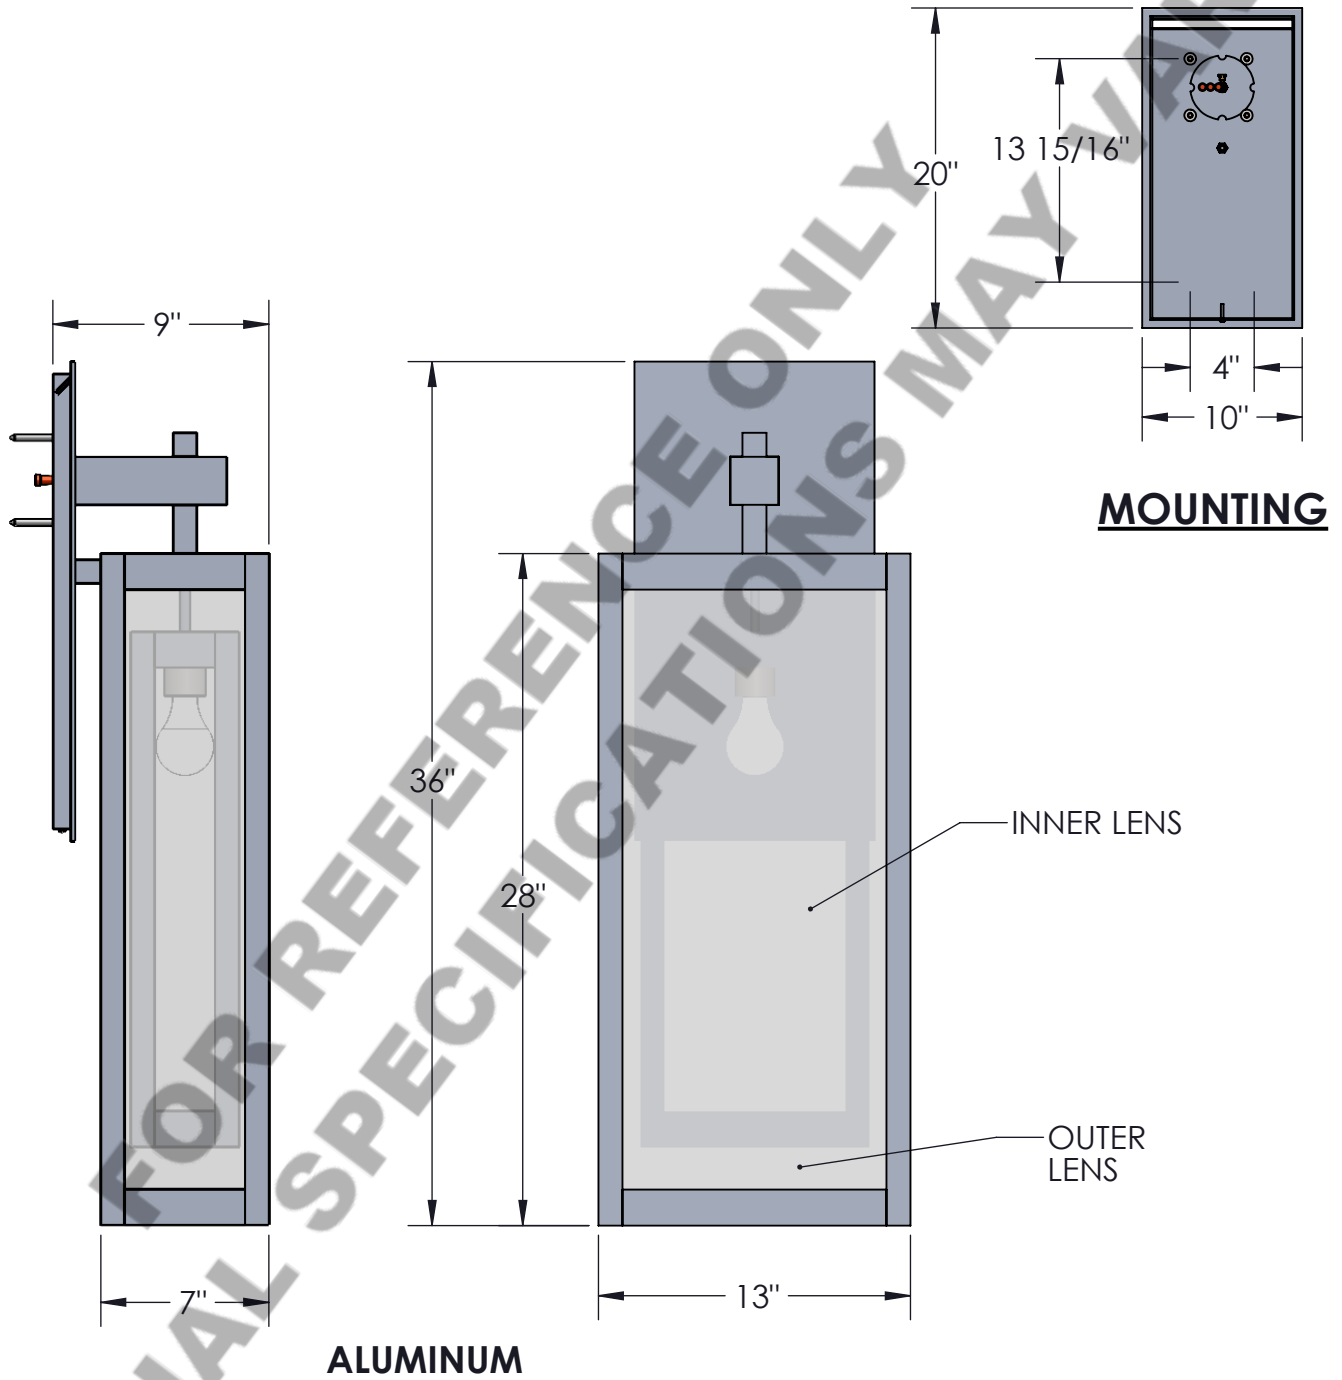

## ALUMINUM

Mounting Style: FLAT	Electrical Type: INCANDESCENT
Approximate lbs.: 35	Bulb Qty: 1    Wattage: 60
Finish: SEE WEBSITE FOR OPTIONS	Voltage: 120
Top Diffuser: CLOSED	Socket Type: MEDIUM
Bottom Diffuser: OPEN	UL Location: WET
All fixtures created by Hammerton are handcrafted by artisans—dimensions may vary.	
© Copyright 2022. All rights in design, detail or invention of this drawing are reserved as the property of Hammerton. Any imitation or adaptation without written consent is strictly prohibited.	
Hammerton Inc. • 217 Wright Brothers Dr. • Salt Lake City, UT 84146 • (801) 973-8095	

### Mounting Detail

**CAUTION**  
HARDWARE PACKET "C"  
MOUNTS DIRECTLY TO BUILDING  
STRUCTURE.