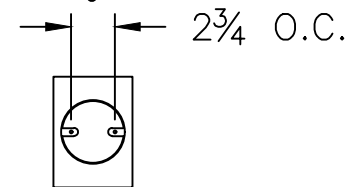

Location:

Product #: OD2295

ISOMETRIC VIEW

Visit hammerton.com for product options and specifications.

Mounting Style: J	Electrical Type: INCANDESCENT
Approximate lbs.: 15	Bulb Qty: 2 Wattage: 40
Finish: SEE WEB SITE FOR OPTIONS	Voltage: 120
Top Diffuser: CLOSED	Socket Type: MEDIUM
Bottom Diffuser: OPEN	UL Location: DAMP

Mounting Detail

CAUTION
HARDWARE PACKET "D"
MOUNTS DIRECTLY TO
J-BOX.

All fixtures created by Hammerton are handcrafted by artisans. Dimensions may vary up to 7/8".

©Copyright 2021. All rights in design, detail or invention of this drawing are reserved as the property of Hammerton. Any imitation or adaptation without written consent is strictly prohibited.