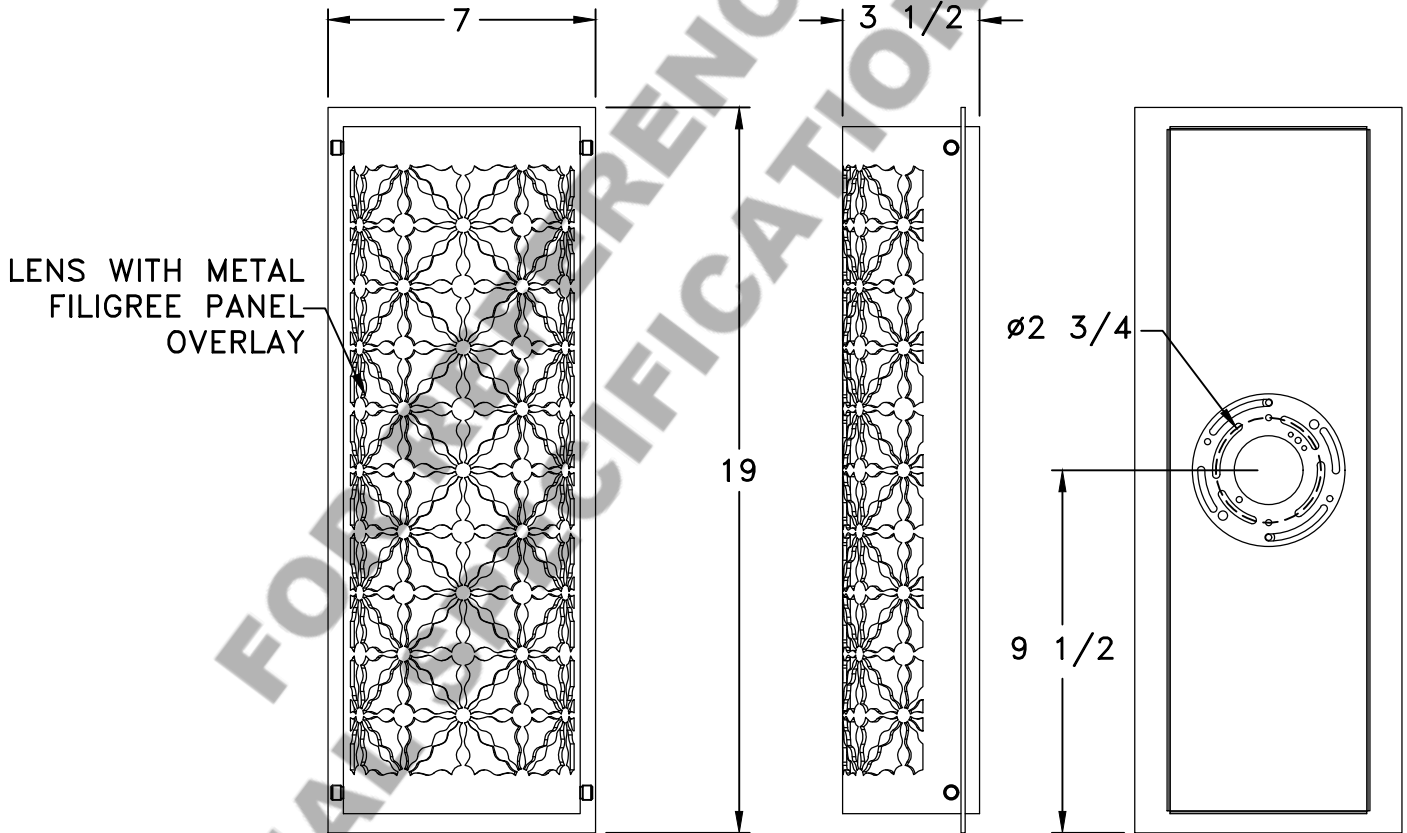

Location:

Product #: OD2295

ISOMETRIC VIEW

Visit hammerton.com for product options and specifications.

Mounting Style: J	Electrical Type: INCANDESCENT
Approximate lbs.: 15	Bulb Qty: 2 Wattage: 40
Finish: SEE WEB SITE FOR OPTIONS	Voltage: 120
Top Diffuser: CLOSED	Socket Type: MEDIUM
Bottom Diffuser: OPEN	UL Location: DAMP

Mounting Detail

CAUTION
HARDWARE PACKET "D"
MOUNTS DIRECTLY TO
J-BOX.

All fixtures created by Hammerton are handcrafted by artisans. Dimensions may vary up to 7/8".

©Copyright 2021. All rights in design, detail or invention of this drawing are reserved as the property of Hammerton. Any imitation or adaptation without written consent is strictly prohibited.