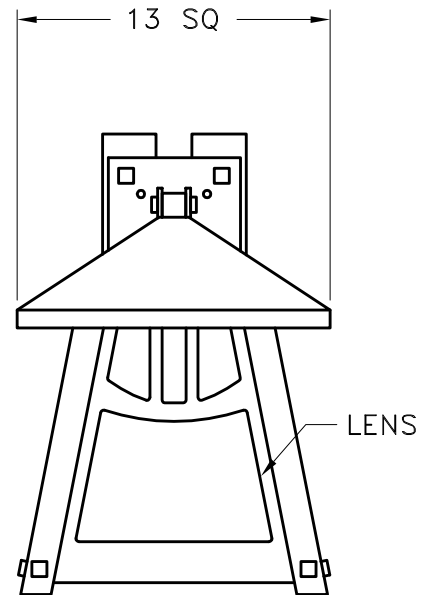

Location:

Product #: OD8016-L

MOUNTING

Visit hammerton.com for product options and specifications.

| | |
|----------------------------------|-------------------------------|
| Mounting Style: C | Electrical Type: INCANDESCENT |
| Approximate lbs.: 40 | Bulb Qty: 1 Wattage: 100 |
| Finish: SEE WEB SITE FOR OPTIONS | Voltage: 120 |
| Top Diffuser: N/A | Socket Type: MEDIUM |
| Bottom Diffuser: OPEN | UL Location: DAMP |

All fixtures created by Hammerton are handcrafted by artisans. Dimensions may vary up to 7/8".

©Copyright 2013. All rights in design, detail or invention of this drawing are reserved as the property of Hammerton. Any imitation or adaptation without written consent is strictly prohibited.