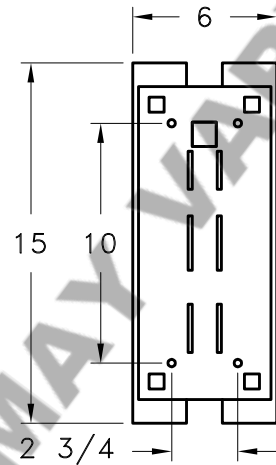

Location:

Product #: OD8016-L

MOUNTING

Visit hammerton.com for product options and specifications.

| | |
|----------------------------------|-------------------------------|
| Mounting Style: C | Electrical Type: INCANDESCENT |
| Approximate lbs.: 40 | Bulb Qty: 1 Wattage: 100 |
| Finish: SEE WEB SITE FOR OPTIONS | Voltage: 120 |
| Top Diffuser: N/A | Socket Type: MEDIUM |
| Bottom Diffuser: OPEN | UL Location: DAMP |

All fixtures created by Hammerton are handcrafted by artisans. Dimensions may vary up to 7/8".

©Copyright 2013. All rights in design, detail or invention of this drawing are reserved as the property of Hammerton. Any imitation or adaptation without written consent is strictly prohibited.

Hammerton Inc. · 217 Wright Brothers Dr. · Salt Lake City, UT 84116 · (801) 973-8095

Mounting Detail

CAUTION
HARDWARE PACKET "C"
MOUNTS DIRECTLY TO
BUILDING STRUCTURE.