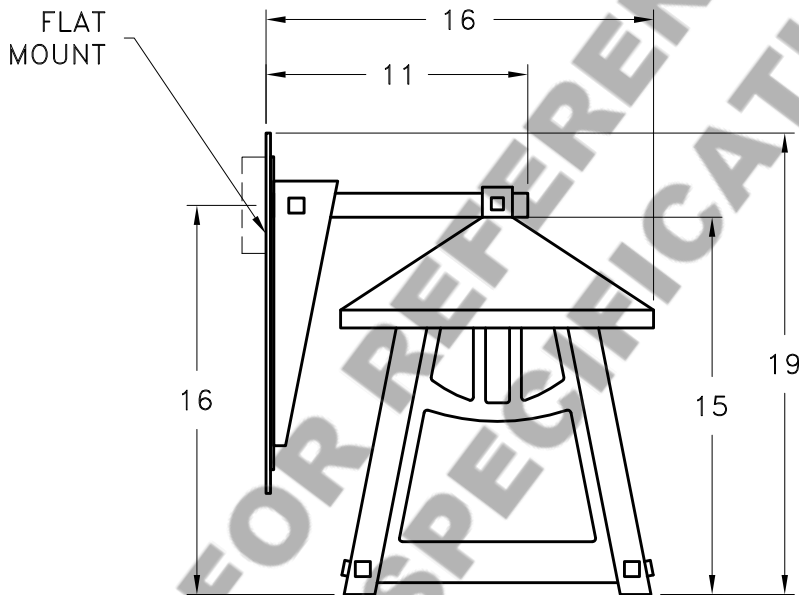

Location:

Product #: OD8016-L

MOUNTING

Visit hammerton.com for product options and specifications.

| | |
|----------------------------------|-------------------------------|
| Mounting Style: C | Electrical Type: INCANDESCENT |
| Approximate lbs.: 40 | Bulb Qty: 1 Wattage: 100 |
| Finish: SEE WEB SITE FOR OPTIONS | Voltage: 120 |
| Top Diffuser: N/A | Socket Type: MEDIUM |
| Bottom Diffuser: OPEN | UL Location: DAMP |

All fixtures created by Hammerton are handcrafted by artisans. Dimensions may vary up to 7/8".

©Copyright 2013. All rights in design, detail or invention of this drawing are reserved as the property of Hammerton. Any imitation or adaptation without written consent is strictly prohibited.