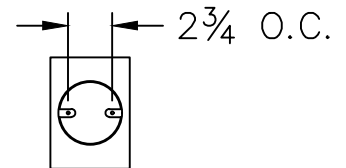

Location:

Product #: OD9021-M

TOP VIEW

MOUNTING

Visit hammerton.com for product options and specifications.

Mounting Style: D	Electrical Type: INCANDESCENT
Approximate lbs.: 17	Bulb Qty: 1 Wattage: 100
Finish: SEE WEB SITE FOR OPTIONS	Voltage: 120
Top Diffuser: N/A	Socket Type: MEDIUM
Bottom Diffuser: OPEN	UL Location: DAMP

Mounting Detail

CAUTION
HARDWARE PACKET "D"
MOUNTS DIRECTLY TO
J-BOX.

All fixtures created by Hammerton are handcrafted by artisans. Dimensions may vary up to 7/8".

©Copyright 2012. All rights in design, detail or invention of this drawing are reserved as the property of Hammerton. Any imitation or adaptation without written consent is strictly prohibited.