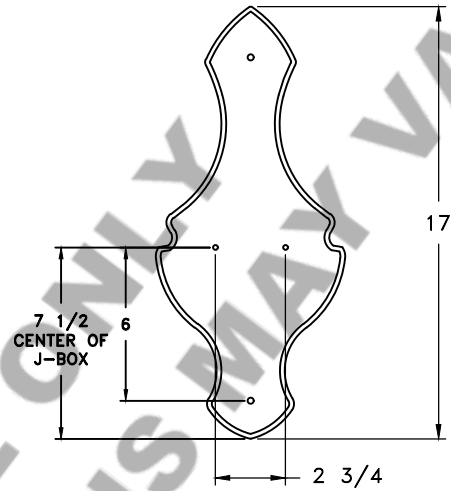

Location:

Product #: OD9021-M

TOP VIEW

MOUNTING

Visit hammerton.com for product options and specifications.

Mounting Style: D	Electrical Type: INCANDESCENT
Approximate lbs.: 17	Bulb Qty: 1 Wattage: 100
Finish: SEE WEB SITE FOR OPTIONS	Voltage: 120
Top Diffuser: N/A	Socket Type: MEDIUM
Bottom Diffuser: OPEN	UL Location: DAMP

Mounting Detail

CAUTION
HARDWARE PACKET "D"
MOUNTS DIRECTLY TO
J-BOX.

All fixtures created by Hammerton are handcrafted by artisans. Dimensions may vary up to 7/8".

©Copyright 2012. All rights in design, detail or invention of this drawing are reserved as the property of Hammerton. Any imitation or adaptation without written consent is strictly prohibited.