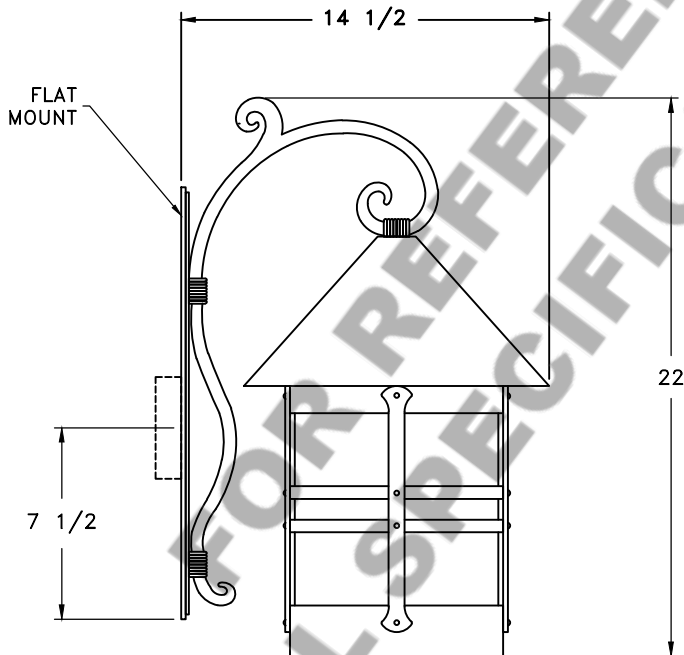

Location:

Product #: OD9021-M

TOP VIEW

MOUNTING

Visit hammerton.com for product options and specifications.

Mounting Style: D	Electrical Type: INCANDESCENT
Approximate lbs.: 17	Bulb Qty: 1 Wattage: 100
Finish: SEE WEB SITE FOR OPTIONS	Voltage: 120
Top Diffuser: N/A	Socket Type: MEDIUM
Bottom Diffuser: OPEN	UL Location: DAMP

Mounting Detail

CAUTION
HARDWARE PACKET "D"
MOUNTS DIRECTLY TO
J-BOX.

All fixtures created by Hammerton are handcrafted by artisans. Dimensions may vary up to 7/8".

©Copyright 2012. All rights in design, detail or invention of this drawing are reserved as the property of Hammerton. Any imitation or adaptation without written consent is strictly prohibited.