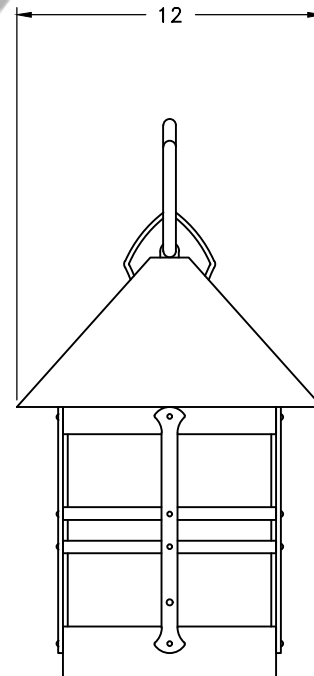

Location:

Product #: OD9021-M

TOP VIEW

MOUNTING

Visit hammerton.com for product options and specifications.

Mounting Style: D	Electrical Type: INCANDESCENT
Approximate lbs.: 17	Bulb Qty: 1 Wattage: 100
Finish: SEE WEB SITE FOR OPTIONS	Voltage: 120
Top Diffuser: N/A	Socket Type: MEDIUM
Bottom Diffuser: OPEN	UL Location: DAMP

Mounting Detail

CAUTION
HARDWARE PACKET "D"
MOUNTS DIRECTLY TO
J-BOX.

All fixtures created by Hammerton are handcrafted by artisans. Dimensions may vary up to 7/8".

©Copyright 2012. All rights in design, detail or invention of this drawing are reserved as the property of Hammerton. Any imitation or adaptation without written consent is strictly prohibited.