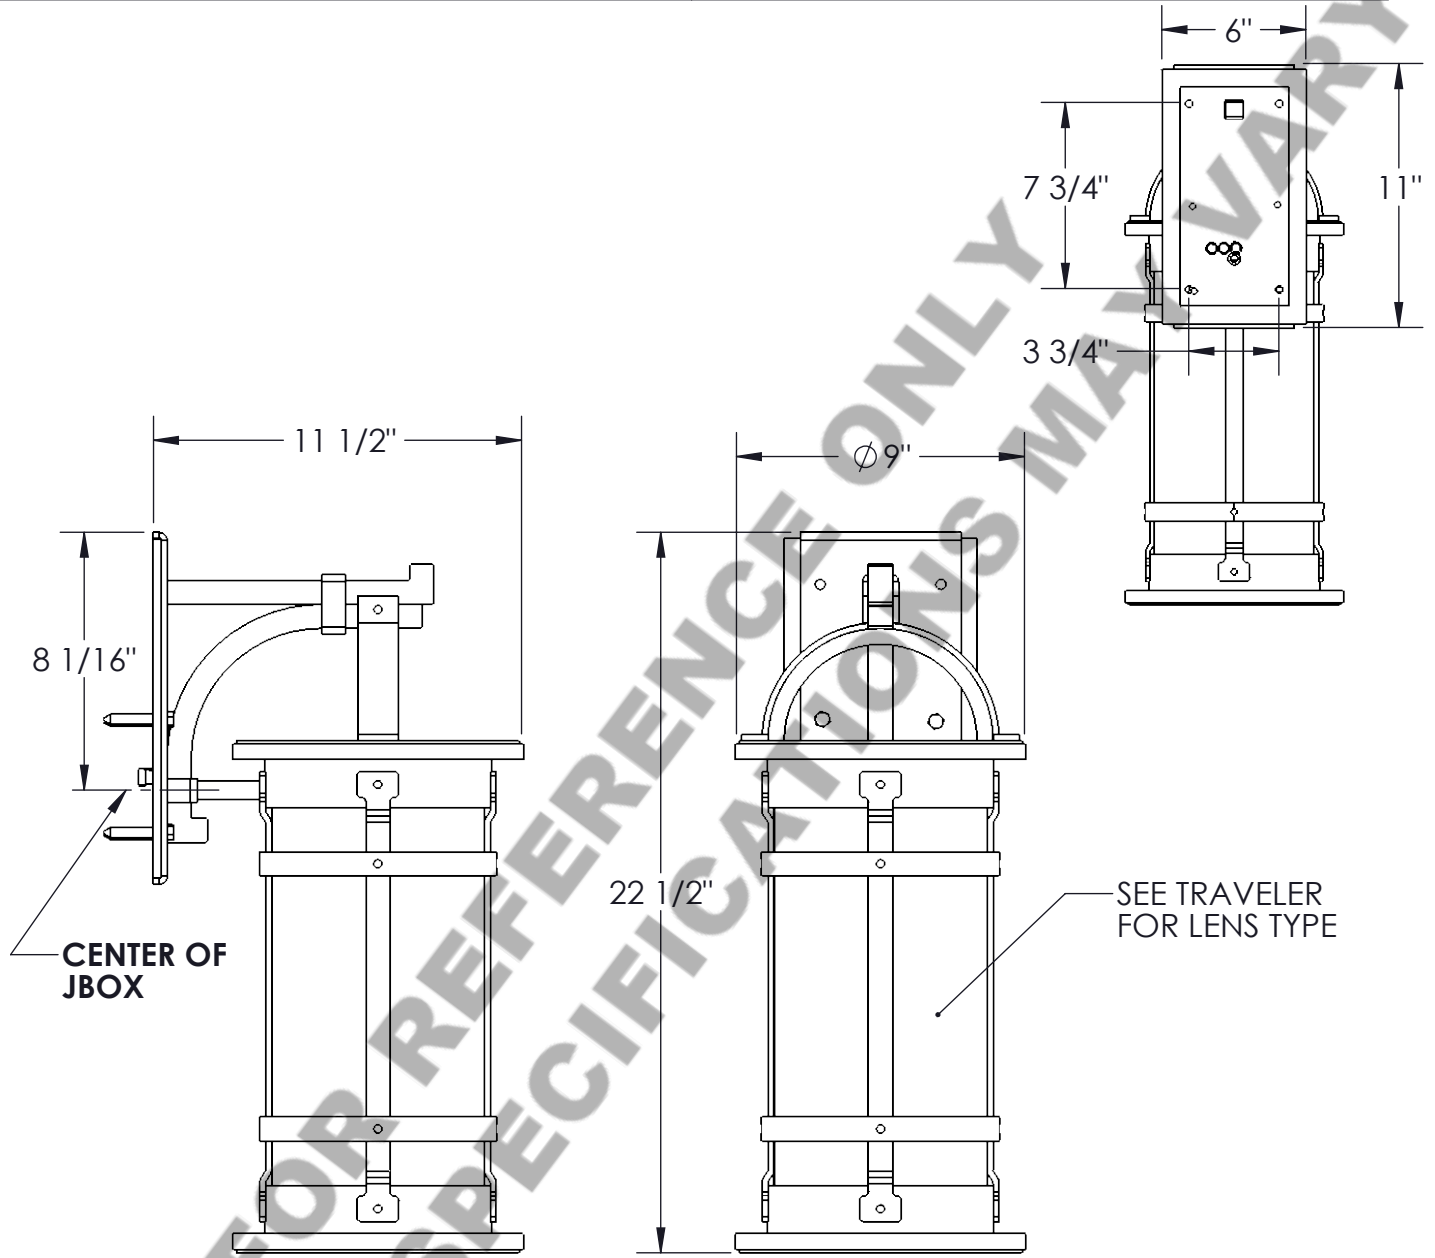

Approved By:

Product #: OD9214

Date:10/29/2021

Mounting Style: FLAT	Electrical Type: INCANDESCENT
Approximate lbs.: 35	Bulb Qty: 1 Wattage: 100
Finish: SEE WEBSITE FOR OPTIONS	Voltage: 120
Top Diffuser: CLOSED	Socket Type: SEE WEBSITE
Bottom Diffuser: OPEN	UL Location: WET