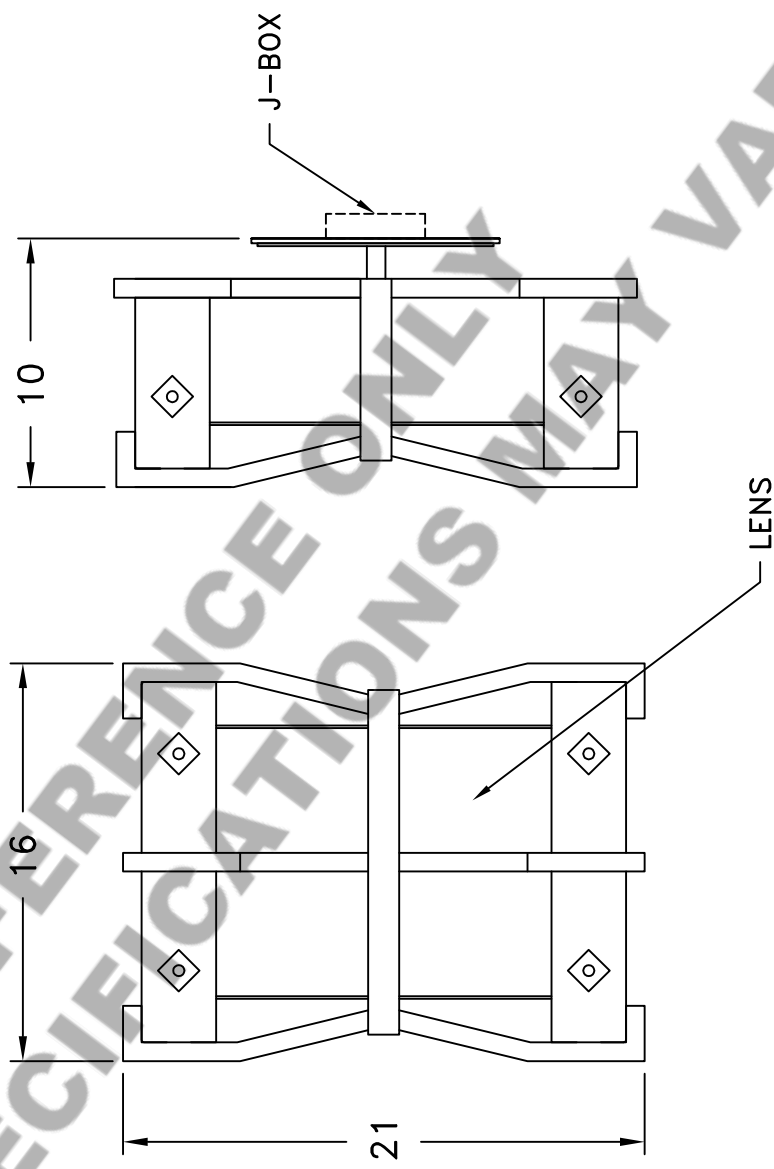

Location:

Product #: OD9261

Visit hammerton.com for product options and specifications.

Mounting Style: E	Electrical Type: INCANDESCENT
Approximate lbs.: 25	Bulb Qty: 1 Wattage: 100
Finish: SEE WEB SITE FOR OPTIONS	Voltage: 120
Top Diffuser: CLOSED	Socket Type: MEDIUM
Bottom Diffuser: OPEN	UL Location: DAMP

All fixtures created by Hammerton are handcrafted by artisans. Dimensions may vary up to 1/8".

© Copyright 2016. All rights in design, detail or invention of this drawing are reserved as the property of Hammerton. Any imitation or adaptation without written consent is strictly prohibited.