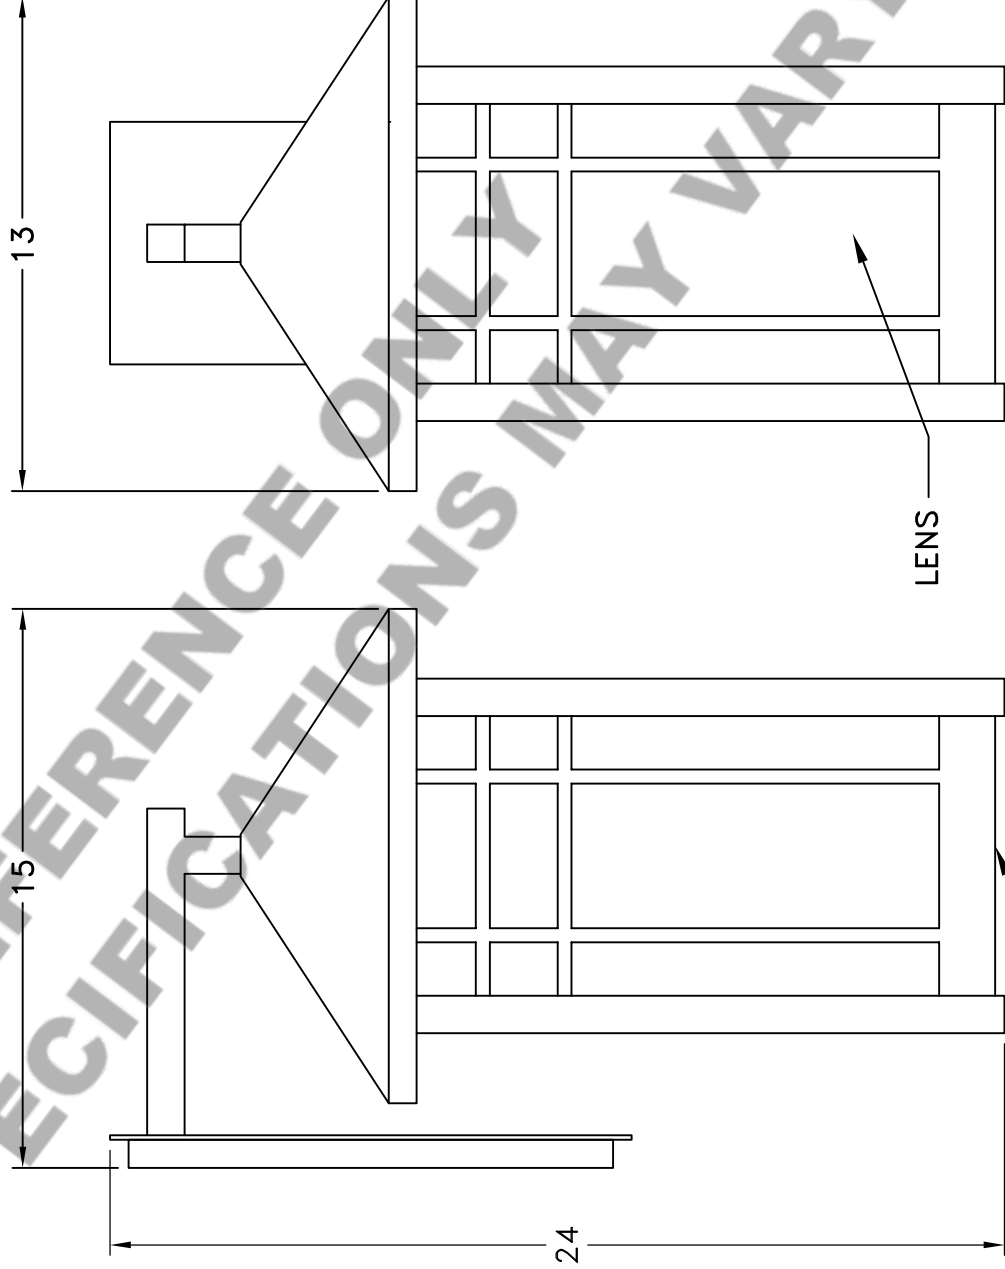

Location:

Product #: OD9277

MOUNTING

OPEN

LENS

Visit hammerton.com for product options and specifications.

Mounting Style: C	Electrical Type: INCANDESCENT
Approximate lbs.: 35	Bulb Qty: 1 Wattage: 100
Finish: SEE WEB SITE FOR OPTIONS	Voltage: 120
Top Diffuser: CLOSED	Socket Type: MEDIUM
Bottom Diffuser: OPEN	UL Location: DAMP

All fixtures created by Hammerton are handcrafted by artisans. Dimensions may vary up to 7/8".

©Copyright 2016. All rights in design, detail or invention of this drawing are reserved as the property of Hammerton. Any limitation or adaptation without written consent is strictly prohibited.