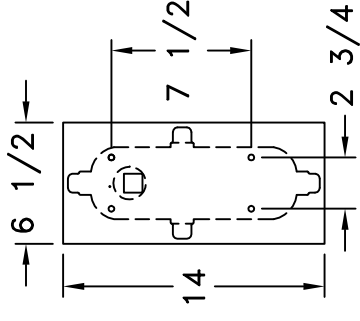

Location:

Product #: OD9277

MOUNTING

OPEN

LENS

Visit hammerton.com for product options and specifications.

Mounting Style: C	Electrical Type: INCANDESCENT
Approximate lbs.: 35	Bulb Qty: 1 Wattage: 100
Finish: SEE WEB SITE FOR OPTIONS	Voltage: 120
Top Diffuser: CLOSED	Socket Type: MEDIUM
Bottom Diffuser: OPEN	UL Location: DAMP

All fixtures created by Hammerton are handcrafted by artisans. Dimensions may vary up to 7/8".

©Copyright 2016. All rights in design, detail or invention of this drawing are reserved as the property of Hammerton. Any limitation or adaptation without written consent is strictly prohibited.