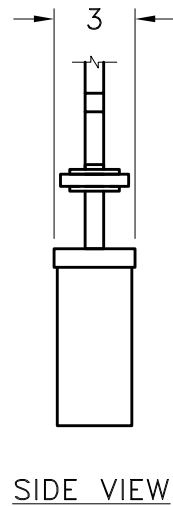

Location:

Product #: PL2085

Visit hammerton.com for product options and specifications.

Mounting Style: A	Electrical Type: INCANDESCENT
Approximate lbs.: 30	Bulb Qty: 4 Wattage: SEE SHADE
Finish: SEE WEB SITE FOR OPTIONS	Voltage: 120
Top Diffuser: N/A	Socket Type: CANDELABRA
Bottom Diffuser: N/A	UL Location: DRY

Mounting Detail

CAUTION

HARDWARE PACKET "A" MOUNTS DIRECTLY TO BUILDING STRUCTURE.

All fixtures created by Hammerton are handcrafted by artisans. Dimensions may vary up to $\frac{7}{8}$ ".

©Copyright 2013. All rights in design, detail or invention of this drawing are reserved as the property of Hammerton. Any imitation or adaptation without written consent is strictly prohibited.