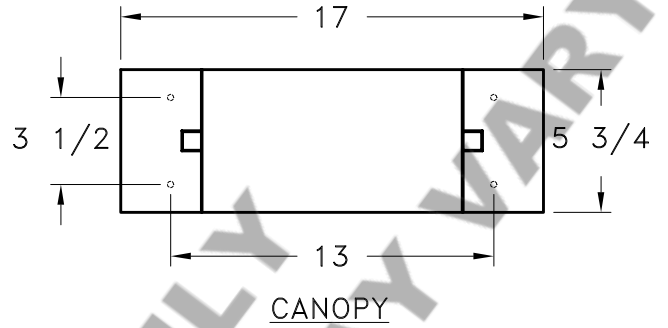

Location:

Product #: PL2085

Visit hammerton.com for product options and specifications.

Mounting Style: A	Electrical Type: INCANDESCENT
Approximate lbs.: 30	Bulb Qty: 4 Wattage: SEE SHADE
Finish: SEE WEB SITE FOR OPTIONS	Voltage: 120
Top Diffuser: N/A	Socket Type: CANDELABRA
Bottom Diffuser: N/A	UL Location: DRY

Mounting Detail

CAUTION

HARDWARE PACKET "A" MOUNTS DIRECTLY TO BUILDING STRUCTURE.

All fixtures created by Hammerton are handcrafted by artisans. Dimensions may vary up to $\frac{7}{8}$ ".

©Copyright 2013. All rights in design, detail or invention of this drawing are reserved as the property of Hammerton. Any imitation or adaptation without written consent is strictly prohibited.