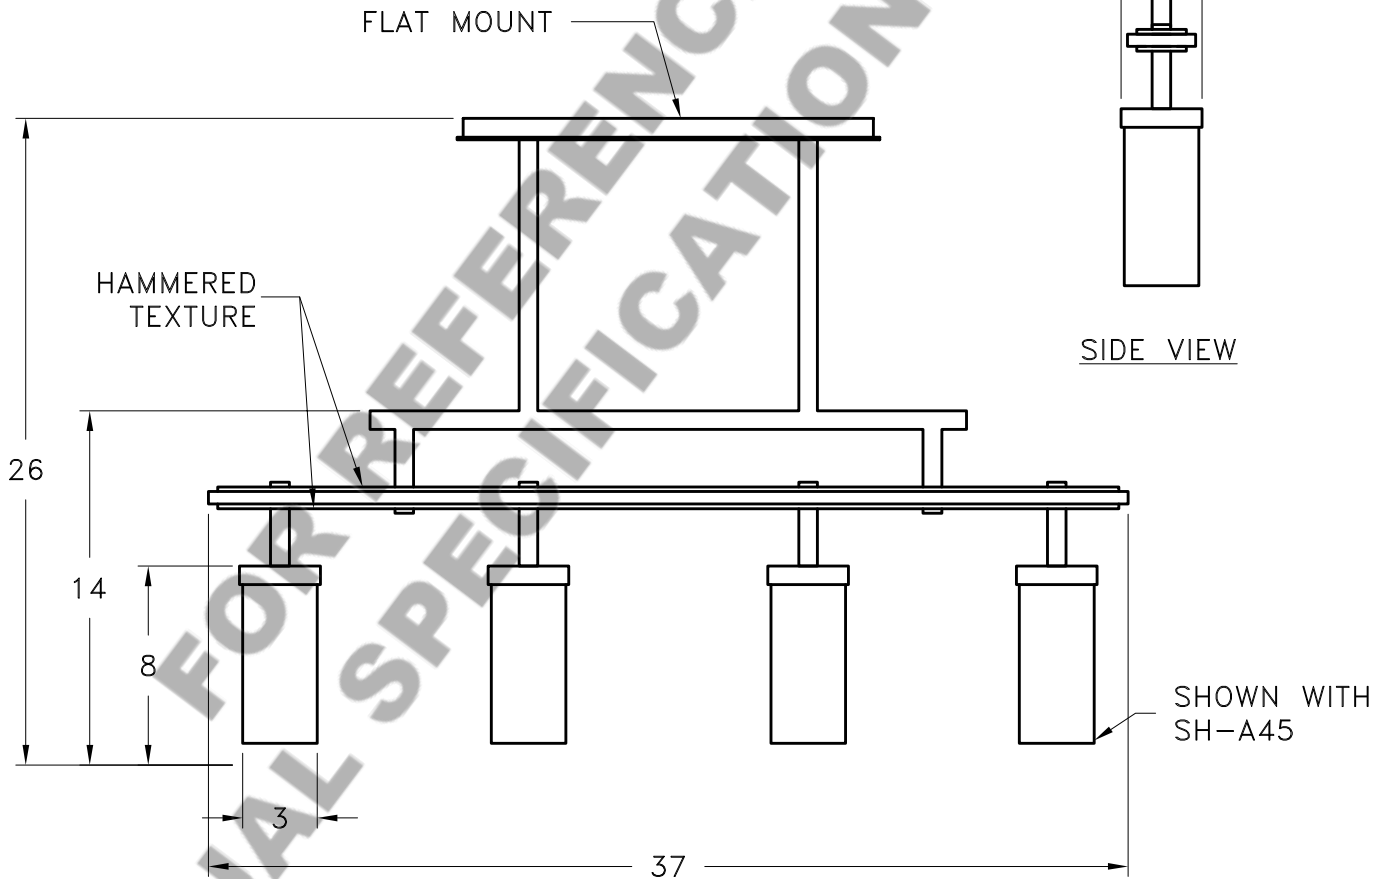

Location:

Product #: PL2085

Visit hammerton.com for product options and specifications.

Mounting Style: A	Electrical Type: INCANDESCENT
Approximate lbs.: 30	Bulb Qty: 4 Wattage: SEE SHADE
Finish: SEE WEB SITE FOR OPTIONS	Voltage: 120
Top Diffuser: N/A	Socket Type: CANDELABRA
Bottom Diffuser: N/A	UL Location: DRY

Mounting Detail

CAUTION

HARDWARE PACKET "A" MOUNTS DIRECTLY TO BUILDING STRUCTURE.

All fixtures created by Hammerton are handcrafted by artisans. Dimensions may vary up to $\frac{7}{8}$ ".

©Copyright 2013. All rights in design, detail or invention of this drawing are reserved as the property of Hammerton. Any imitation or adaptation without written consent is strictly prohibited.