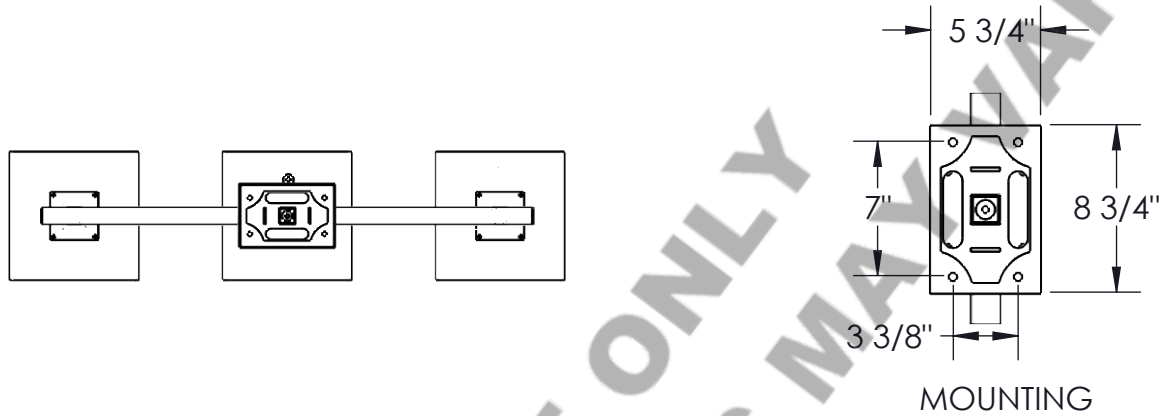

Approved By:

Product #: PL2212

Date:

Mounting Style: Flat (wall/ceiling)	Electrical Type: Incandescent
Approximate lbs.: 152	Bulb Qty: 3 Max Wattage: 100
Finish: Standard Mottled	Voltage: 120
Top Diffuser: Closed	Socket Type: E26/Medium
Bottom Diffuser: Same as lens	UL Location:

Mounting Detail:
Flat (wall/ceiling), Pack A

CAUTION
HARDWARE PACKET "A"
MOUNTS DIRECTLY TO BUILDING
STRUCTURE

All fixtures created by Hammerton are handcrafted by artisans—dimensions may vary.
 © Copyright 2021. All rights in design, detail or invention of this drawing are reserved as the property of Hammerton. Any imitation or adaptation without written consent is strictly prohibited.
 Hammerton Inc. 217 Wright Brothers Dr. Salt Lake City, UT 84146 (801) 973-8095