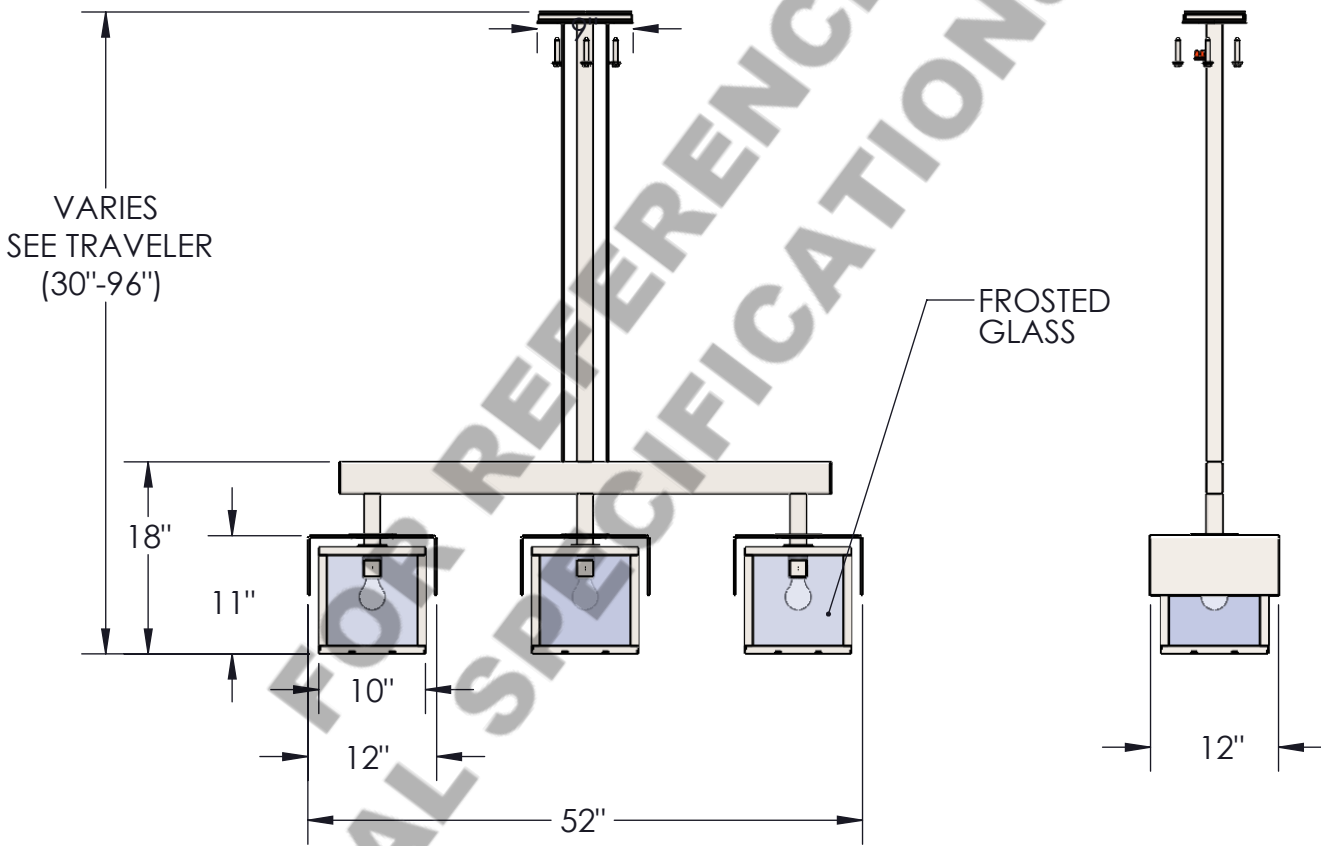

Approved By:

Product #: PL2212

Date:

Mounting Style: Flat (wall/ceiling)	Electrical Type: Incandescent
Approximate lbs.: 152	Bulb Qty: 3 Max Wattage: 100
Finish: Standard Mottled	Voltage: 120
Top Diffuser: Closed	Socket Type: E26/Medium
Bottom Diffuser: Same as lens	UL Location:

Mounting Detail:
Flat (wall/ceiling), Pack A

CAUTION
HARDWARE PACKET "A"
MOUNTS DIRECTLY TO BUILDING
STRUCTURE

All fixtures created by Hammerton are handcrafted by artisans—dimensions may vary.
 © Copyright 2021. All rights in design, detail or invention of this drawing are reserved as the property of Hammerton. Any imitation or adaptation without written consent is strictly prohibited.
 Hammerton Inc. 217 Wright Brothers Dr. Salt Lake City, UT 84146 (801) 973-8095