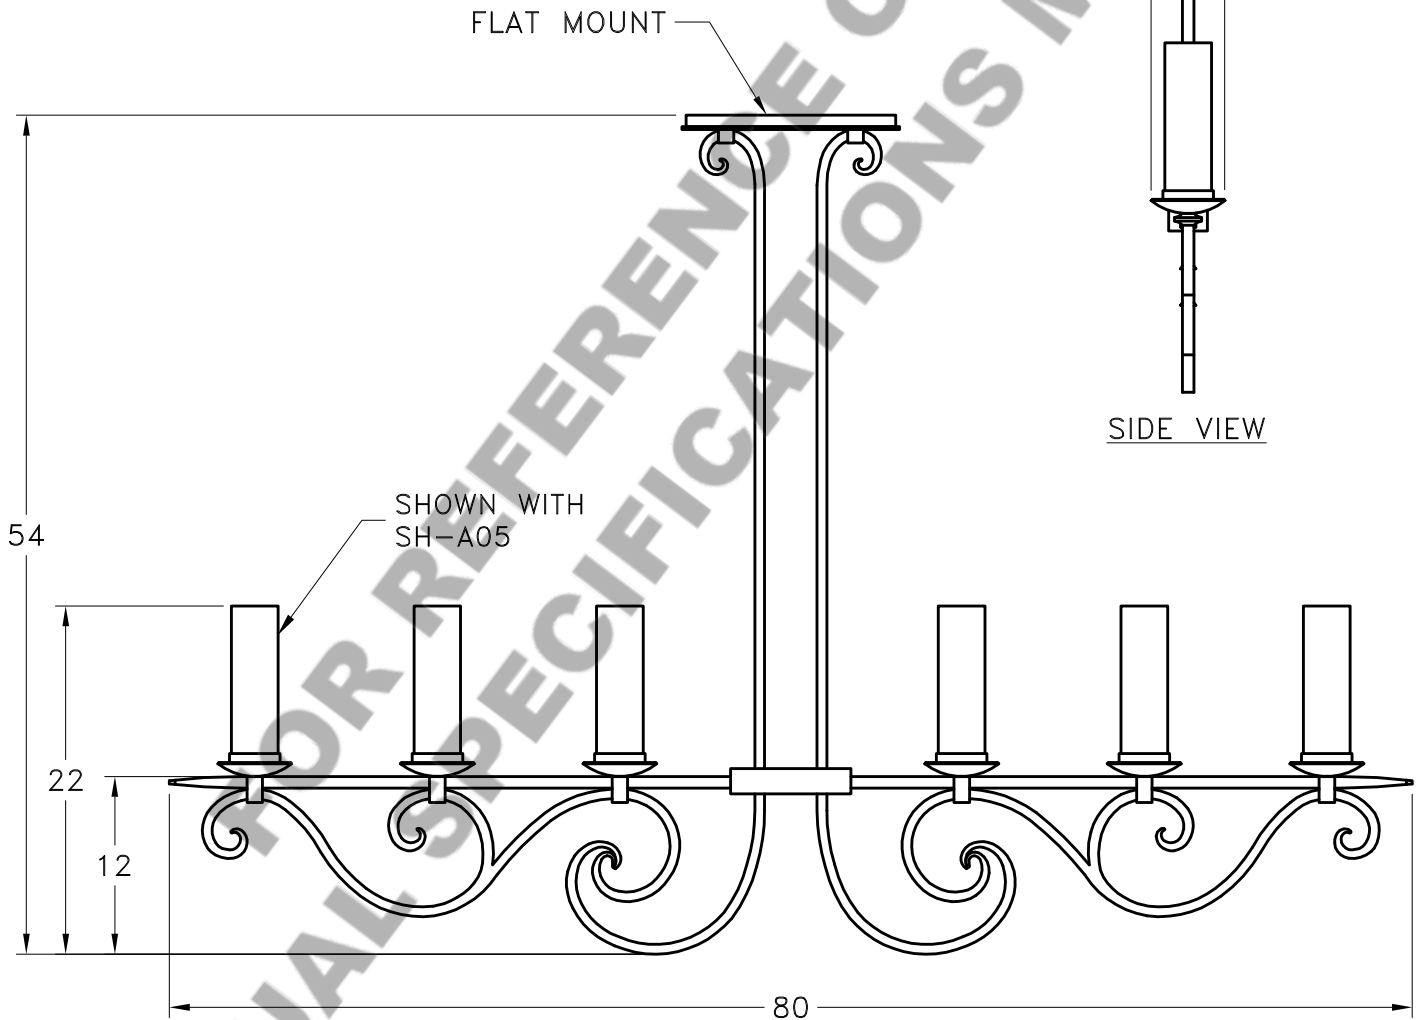

Location:

Product #: PL9256

Visit [hammerton.com](http://hammerton.com) for product options and specifications.

Mounting Style: A	Electrical Type: INCANDESCENT
Approximate lbs.: 195	Bulb Qty: 6    Wattage: SEE SHADE
Finish: SEE WEB SITE FOR OPTIONS	Voltage: 120
Top Diffuser: N/A	Socket Type: CANDELABRA
Bottom Diffuser: N/A	UL Location: DRY

Mounting Detail

**CAUTION**

**HARDWARE PACKET "A" MOUNTS DIRECTLY TO BUILDING STRUCTURE.**

All fixtures created by Hammerton are handcrafted by artisans. Dimensions may vary up to 7/8".

©Copyright 2013. All rights in design, detail or invention of this drawing are reserved as the property of Hammerton. Any imitation or adaptation without written consent is strictly prohibited.