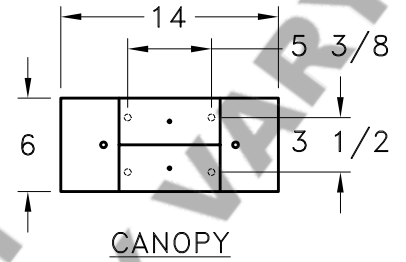

Location:

Product #: PL9256

Visit [hammerton.com](http://hammerton.com) for product options and specifications.

Mounting Style: A	Electrical Type: INCANDESCENT
Approximate lbs.: 195	Bulb Qty: 6    Wattage: SEE SHADE
Finish: SEE WEB SITE FOR OPTIONS	Voltage: 120
Top Diffuser: N/A	Socket Type: CANDELABRA
Bottom Diffuser: N/A	UL Location: DRY

Mounting Detail

**CAUTION**

**HARDWARE PACKET "A" MOUNTS DIRECTLY TO BUILDING STRUCTURE.**

All fixtures created by Hammerton are handcrafted by artisans. Dimensions may vary up to 7/8".

©Copyright 2013. All rights in design, detail or invention of this drawing are reserved as the property of Hammerton. Any imitation or adaptation without written consent is strictly prohibited.