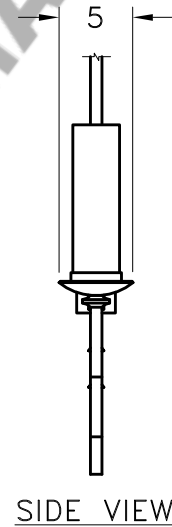

Location:

Product #: PL9256

Visit [hammerton.com](http://hammerton.com) for product options and specifications.

Mounting Style: A	Electrical Type: INCANDESCENT
Approximate lbs.: 195	Bulb Qty: 6    Wattage: SEE SHADE
Finish: SEE WEB SITE FOR OPTIONS	Voltage: 120
Top Diffuser: N/A	Socket Type: CANDELABRA
Bottom Diffuser: N/A	UL Location: DRY

Mounting Detail

**CAUTION**

**HARDWARE PACKET "A" MOUNTS DIRECTLY TO BUILDING STRUCTURE.**

All fixtures created by Hammerton are handcrafted by artisans. Dimensions may vary up to 7/8".

©Copyright 2013. All rights in design, detail or invention of this drawing are reserved as the property of Hammerton. Any imitation or adaptation without written consent is strictly prohibited.