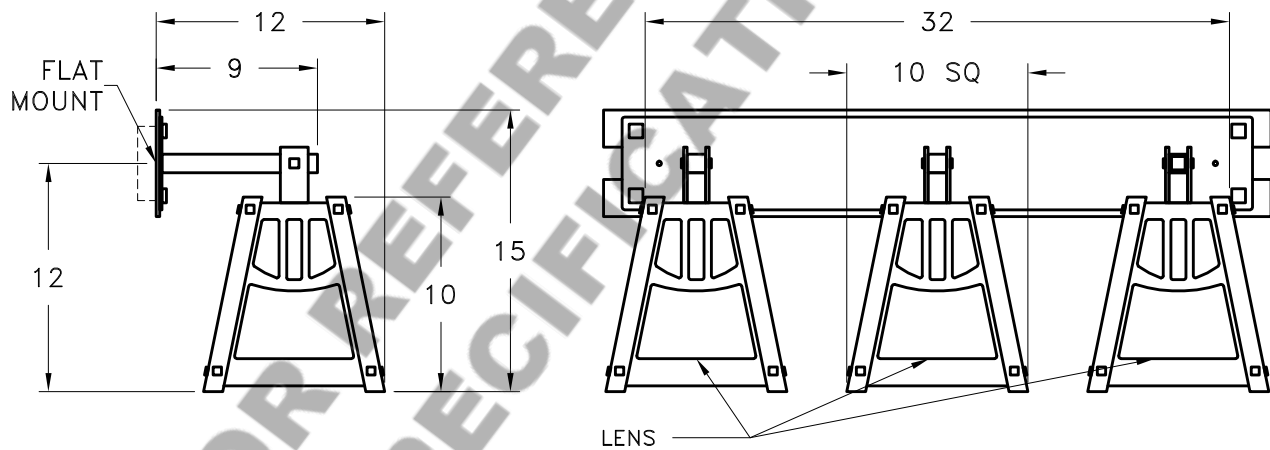

Location:

Product #: VL8024-L

Visit hammerton.com for product options and specifications.

Mounting Style: F	Electrical Type: INCANDESCENT	<p>Mounting Detail</p> <p>TOGGLE BOLT ATTACHMENT</p> <p>CAUTION HARDWARE PACKET "F" MOUNTS USING TOGGLE BOLTS</p>
Approximate lbs.: 40	Bulb Qty: 3 Wattage: 60	
Finish: SEE WEB SITE FOR OPTIONS	Voltage: 120	
Top Diffuser: STEEL	Socket Type: MEDIUM	
Bottom Diffuser: OPEN	UL Location: DAMP	
All fixtures created by Hammerton are handcrafted by artisans. Dimensions may vary up to 7/8".		
©Copyright 2013. All rights in design, detail or invention of this drawing are reserved as the property of Hammerton. Any imitation or adaptation without written consent is strictly prohibited.		
Hammerton Inc. • 217 Wright Brothers Dr. • Salt Lake City, UT 84116 • (801) 973-8095		