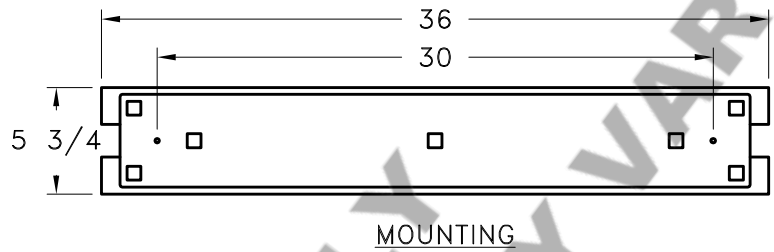

Location:

Product #: VL8024-L

Visit hammerton.com for product options and specifications.

Mounting Style: F	Electrical Type: INCANDESCENT	<p>Mounting Detail</p> <p>TOGGLE BOLT ATTACHMENT</p> <p>CAUTION HARDWARE PACKET "F" MOUNTS USING TOGGLE BOLTS</p>
Approximate lbs.: 40	Bulb Qty: 3 Wattage: 60	
Finish: SEE WEB SITE FOR OPTIONS	Voltage: 120	
Top Diffuser: STEEL	Socket Type: MEDIUM	
Bottom Diffuser: OPEN	UL Location: DAMP	
All fixtures created by Hammerton are handcrafted by artisans. Dimensions may vary up to 7/8".		
©Copyright 2013. All rights in design, detail or invention of this drawing are reserved as the property of Hammerton. Any imitation or adaptation without written consent is strictly prohibited.		
Hammerton Inc. • 217 Wright Brothers Dr. • Salt Lake City, UT 84116 • (801) 973-8095		