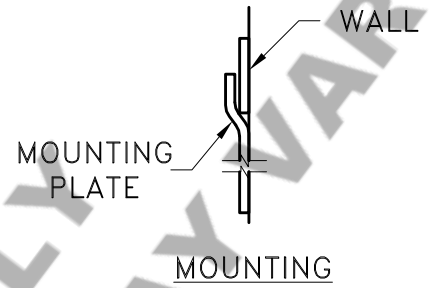

Location:

Product #: VL8025-M

Visit hammerton.com for product options and specifications.

Mounting Style: 2 F	Electrical Type: INCANDESCENT	Mounting Detail  TOGGLE BOLT ATTACHMENT CAUTION HARDWARE PACKET "F" MOUNTS USING TOGGLE BOLTS
Approximate lbs.: 20	Bulb Qty: 2 Wattage: 60	
Finish: SEE WEB SITE FOR OPTIONS	Voltage: 120	
Top Diffuser: SAME AS LENS	Socket Type: MEDIUM	
Bottom Diffuser: OPEN	UL Location: DRY	
All fixtures created by Hammerton are handcrafted by artisans. Dimensions may vary up to 7/8". ©Copyright 2013. All rights in design, detail or invention of this drawing are reserved as the property of Hammerton. Any imitation or adaptation without written consent is strictly prohibited.		
Hammerton Inc. · 217 Wright Brothers Dr. · Salt Lake City, UT 84116 · (801) 973-8095		