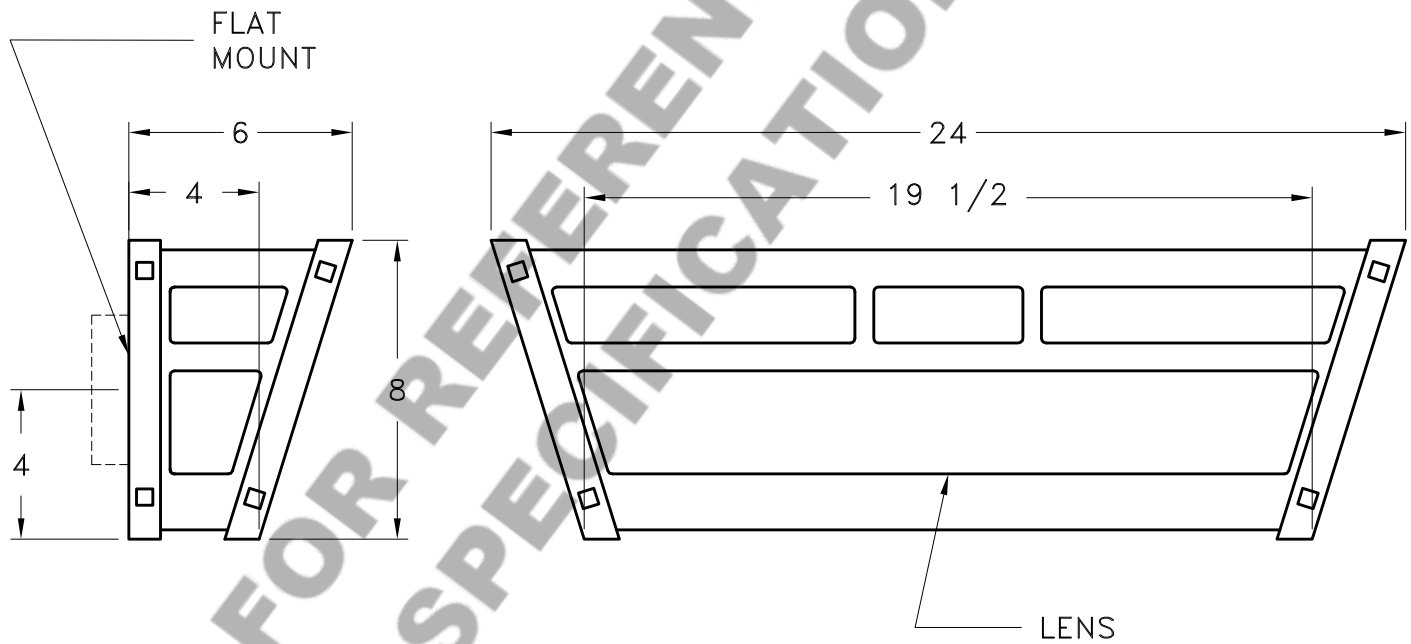

Location:

Product #: VL8025-M

Visit hammerton.com for product options and specifications.

Mounting Style: 2 F	Electrical Type: INCANDESCENT	Mounting Detail  TOGGLE BOLT ATTACHMENT CAUTION HARDWARE PACKET "F" MOUNTS USING TOGGLE BOLTS
Approximate lbs.: 20	Bulb Qty: 2 Wattage: 60	
Finish: SEE WEB SITE FOR OPTIONS	Voltage: 120	
Top Diffuser: SAME AS LENS	Socket Type: MEDIUM	
Bottom Diffuser: OPEN	UL Location: DRY	
All fixtures created by Hammerton are handcrafted by artisans. Dimensions may vary up to 7/8". ©Copyright 2013. All rights in design, detail or invention of this drawing are reserved as the property of Hammerton. Any imitation or adaptation without written consent is strictly prohibited.		
Hammerton Inc. · 217 Wright Brothers Dr. · Salt Lake City, UT 84116 · (801) 973-8095		