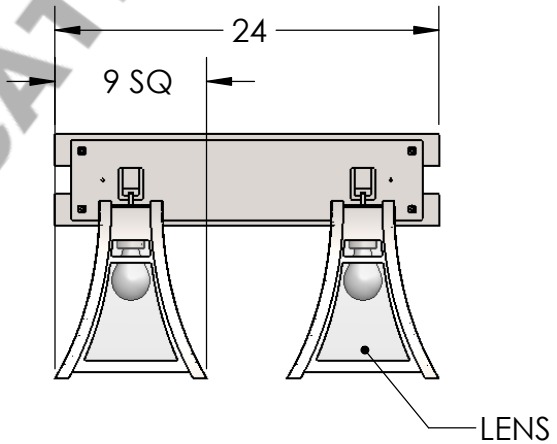

Approved By:

Product #: VL8039-M

Date: 11/29/2016

MOUNTING

Mounting Style: F	Electrical Type: INCANDESCENT
Approximate lbs.: 31	Bulb Qty: 2 Wattage: 60
Finish: ANTIQUE IRON	Voltage: 120
Top Diffuser: CLOSED METAL	Socket Type: MEDIUM
Bottom Diffuser: OPEN	UL Location: DRY

Mounting Detail

CAUTION

HARDWARE PACKET "F"  
MOUNTS  
USING TOGGLE BOLTS

All fixtures created by Hammerton are handcrafted by artisans—dimensions may vary.

© Copyright 2015. All rights in design, detail or invention of this drawing are reserved as the property of Hammerton. Any imitation or adaptation without written consent is strictly prohibited.