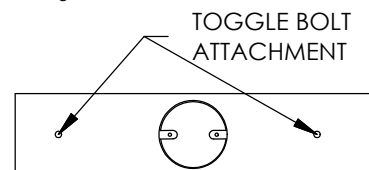

Approved By:

Product #: VL8039-M

Date: 11/29/2016

MOUNTING

Mounting Style: F	Electrical Type: INCANDESCENT
Approximate lbs.: 31	Bulb Qty: 2 Wattage: 60
Finish: ANTIQUE IRON	Voltage: 120
Top Diffuser: CLOSED METAL	Socket Type: MEDIUM
Bottom Diffuser: OPEN	UL Location: DRY

Mounting Detail

CAUTION

HARDWARE PACKET "F"  
MOUNTS  
USING TOGGLE BOLTS

All fixtures created by Hammerton are handcrafted by artisans—dimensions may vary.

© Copyright 2015. All rights in design, detail or invention of this drawing are reserved as the property of Hammerton. Any imitation or adaptation without written consent is strictly prohibited.