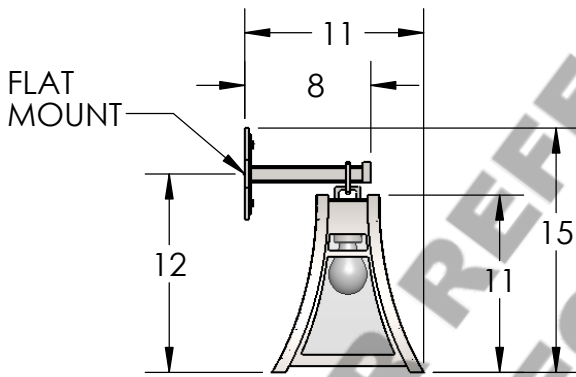

Approved By:

Product #: VL8039-M

Date: 11/29/2016

MOUNTING

Mounting Style: F	Electrical Type: INCANDESCENT
Approximate lbs.: 31	Bulb Qty: 2 Wattage: 60
Finish: ANTIQUE IRON	Voltage: 120
Top Diffuser: CLOSED METAL	Socket Type: MEDIUM
Bottom Diffuser: OPEN	UL Location: DRY

Mounting Detail

CAUTION

HARDWARE PACKET "F"  
MOUNTS  
USING TOGGLE BOLTS

All fixtures created by Hammerton are handcrafted by artisans—dimensions may vary.

© Copyright 2015. All rights in design, detail or invention of this drawing are reserved as the property of Hammerton. Any imitation or adaptation without written consent is strictly prohibited.