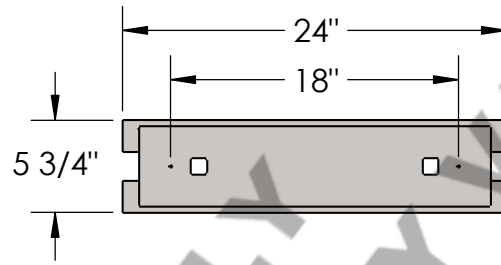

Approved By:

Product #: VL8039-M

Date: 11/29/2016

MOUNTING

Mounting Style: F	Electrical Type: INCANDESCENT
Approximate lbs.: 31	Bulb Qty: 2 Wattage: 60
Finish: ANTIQUE IRON	Voltage: 120
Top Diffuser: CLOSED METAL	Socket Type: MEDIUM
Bottom Diffuser: OPEN	UL Location: DRY

Mounting Detail

CAUTION

HARDWARE PACKET "F"  
MOUNTS  
USING TOGGLE BOLTS

All fixtures created by Hammerton are handcrafted by artisans—dimensions may vary.

© Copyright 2015. All rights in design, detail or invention of this drawing are reserved as the property of Hammerton. Any imitation or adaptation without written consent is strictly prohibited.