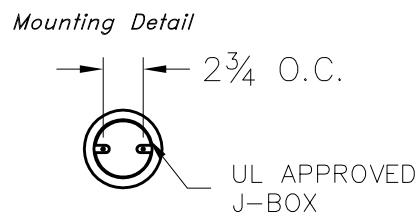

CAUTION
HARDWARE PACKET "J"
MOUNTS DIRECTLY TO
J-BOX.