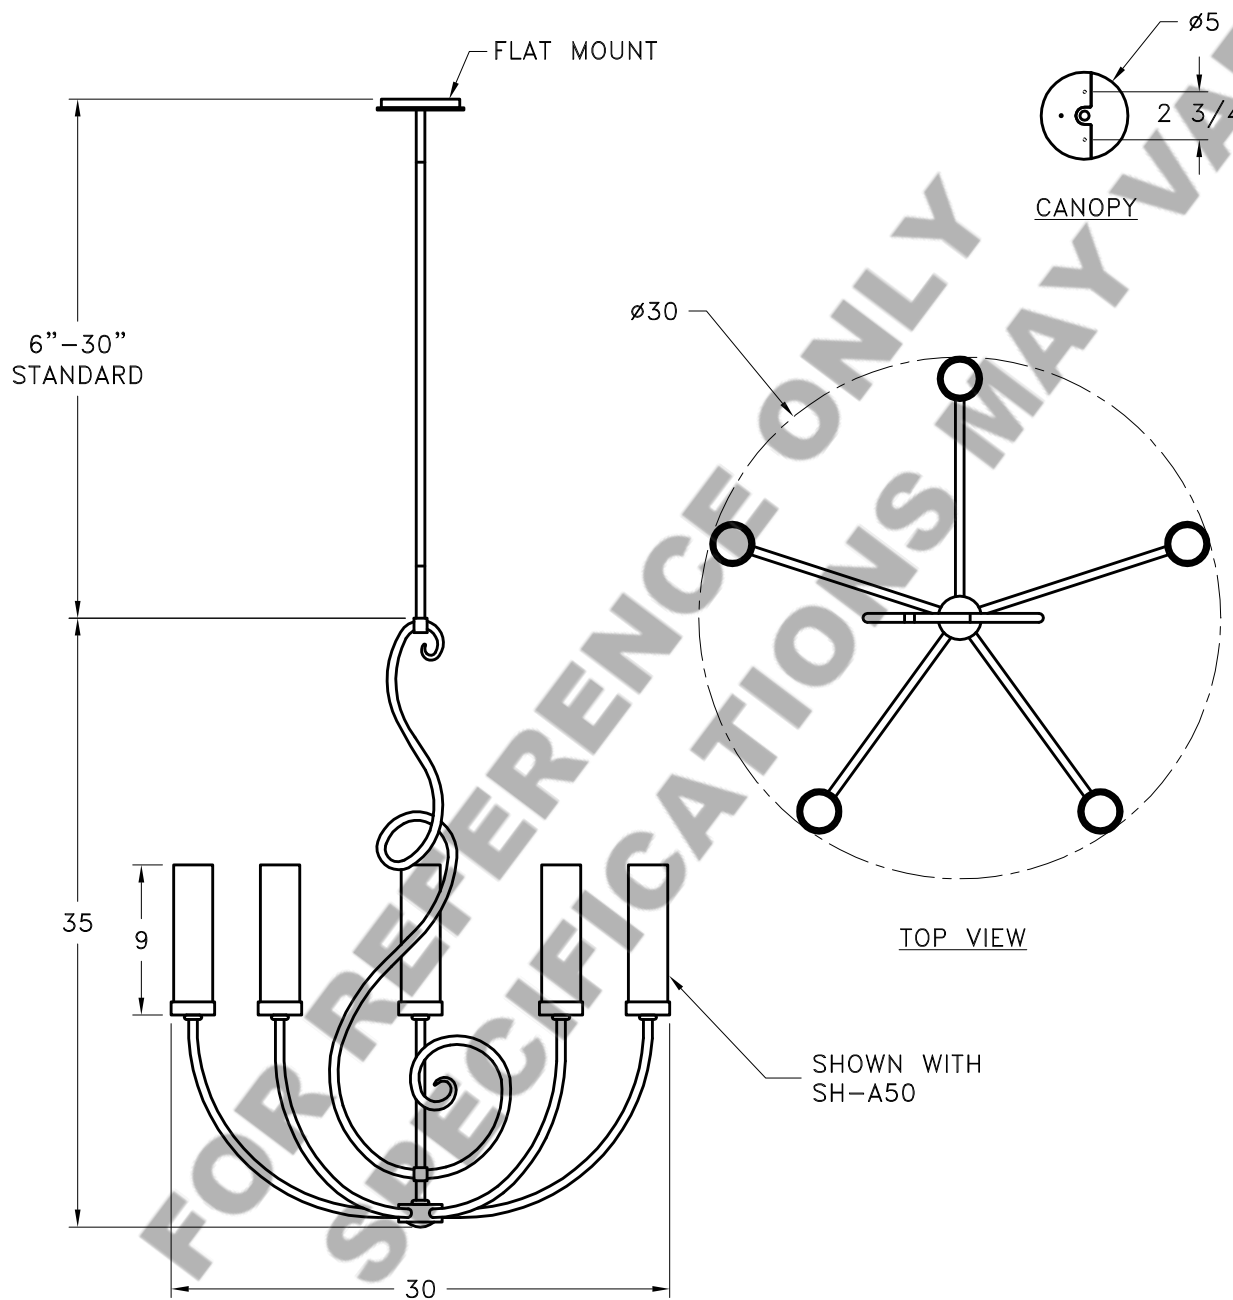

Location:

Product #: CH1004

Visit hammerton.com for product options and specifications.

Mounting Style: J	Electrical Type: INCANDESCENT
Approximate lbs.: 42	Bulb Qty: 5 Wattage: SEE SHADE
Finish: SEE WEB SITE FOR OPTIONS	Voltage: 120
Top Diffuser: N/A	Socket Type: CANDELABRA
Bottom Diffuser: N/A	UL Location: DRY

All fixtures created by Hammerton are handcrafted by artisans. Dimensions may vary up to 7/8".

©Copyright 2013. All rights in design, detail or invention of this drawing are reserved as the property of Hammerton. Any imitation or adaptation without written consent is strictly prohibited.