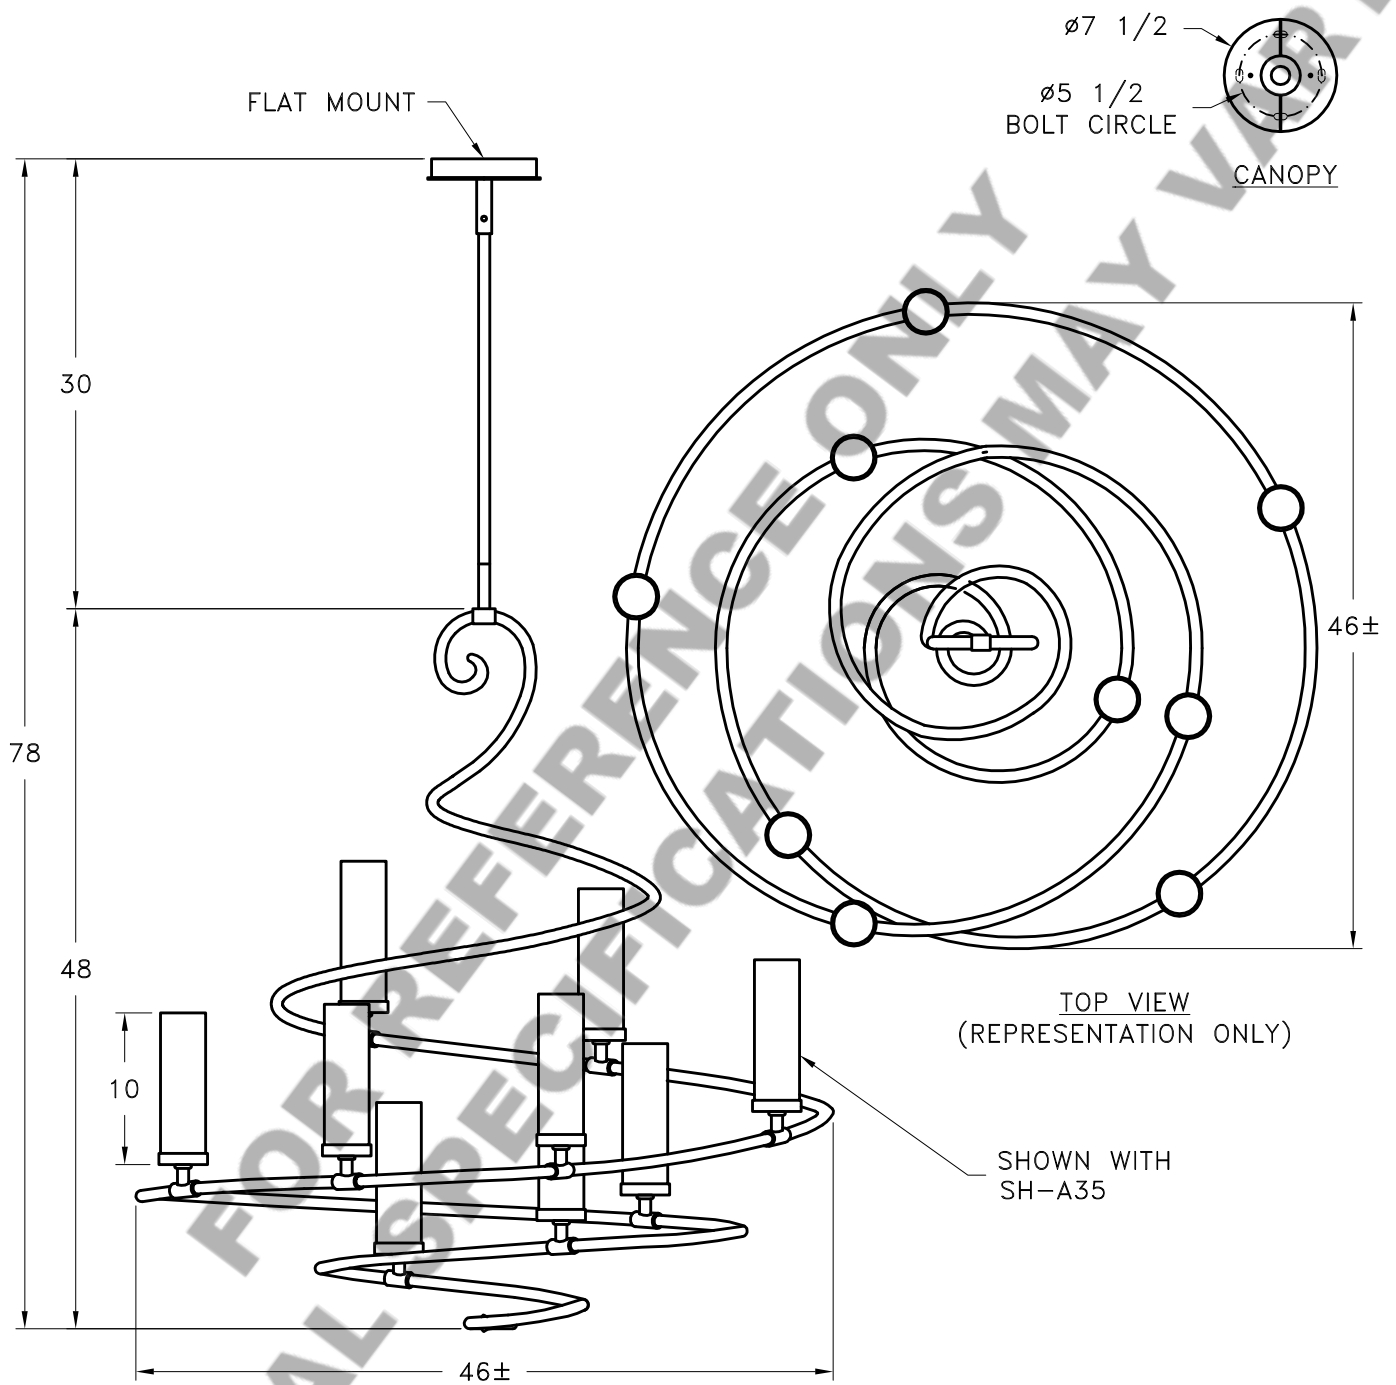

Location:

Product #: CH1006-L

Visit hammerton.com for product options and specifications.

Mounting Style: A	Electrical Type: INCANDESCENT
Approximate lbs.: 70	Bulb Qty: 9 Wattage: SEE SHADE
Finish: SEE WEB SITE FOR OPTIONS	Voltage: 120
Top Diffuser: N/A	Socket Type: CANDELABRA
Bottom Diffuser: N/A	UL Location: DRY

Mounting Detail

CAUTION
HARDWARE PACKET "A"
MOUNTS DIRECTLY TO
BUILDING STRUCTURE.

All fixtures created by Hammerton are handcrafted by artisans. Dimensions may vary up to 7/8".

©Copyright 2012. All rights in design, detail or invention of this drawing are reserved as the property of Hammerton. Any imitation or adaptation without written consent is strictly prohibited.