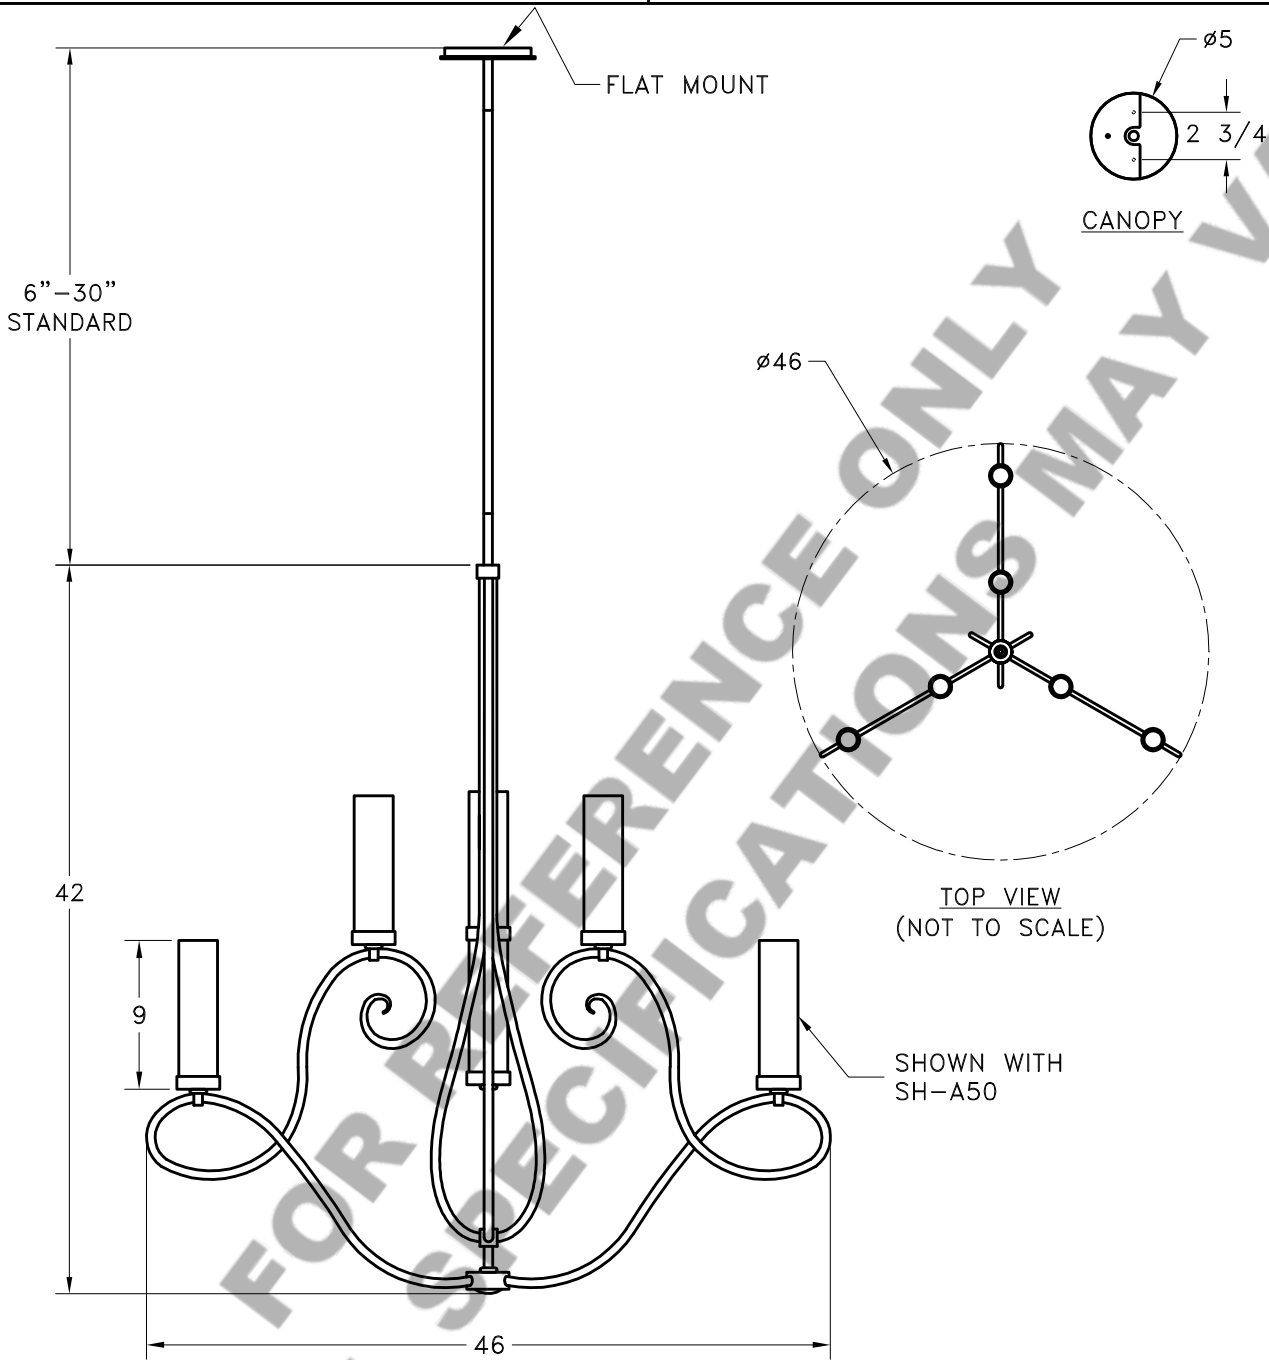

Location:

Product #: CH1008

Visit hammerton.com for product options and specifications.

Mounting Style: J	Electrical Type: INCANDESCENT
Approximate lbs.: 47	Bulb Qty: 6 Wattage: SEE SHADE
Finish: SEE WEB SITE FOR OPTIONS	Voltage: 120
Top Diffuser: N/A	Socket Type: CANDELABRA
Bottom Diffuser: N/A	UL Location: DRY

Mounting Detail

CAUTION
HARDWARE PACKET "J"
MOUNTS DIRECTLY TO
J-BOX.

All fixtures created by Hammerton are handcrafted by artisans. Dimensions may vary up to 7/8".

© Copyright 2013. All rights in design, detail or invention of this drawing are reserved as the property of Hammerton. Any imitation or adaptation without written consent is strictly prohibited.