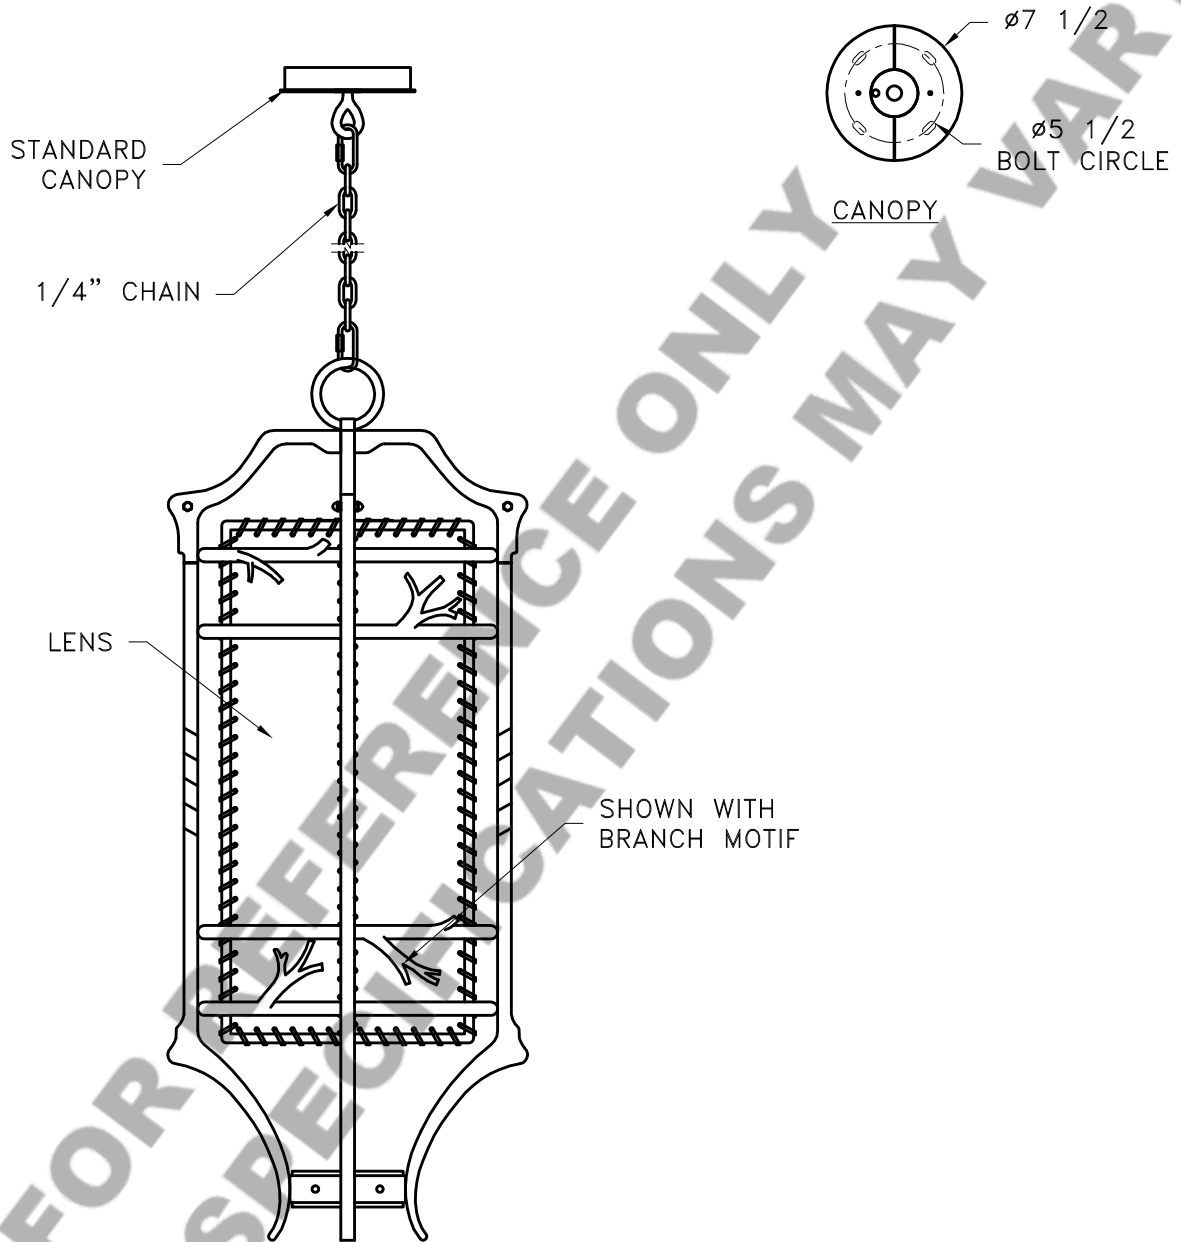

Location:

Product #: CH7141

MOTIF OPTIONS

PINE MOTIF

ASPEN MOTIF

BRANCH MOTIF

OAK MOTIF

MAPLE MOTIF

WHY MOTIF

GRAPE MOTIF

Visit hammerton.com for product options and specifications.

Mounting Style: A	Electrical Type: INCANDESCENT	
Approximate lbs.: 75	Bulb Qty: 3 Wattage: 60	
Finish: SEE WEB SITE FOR OPTIONS	Voltage: 120	
Top Diffuser: OPEN	Socket Type: MEDIUM	
Bottom Diffuser: OPEN	UL Location: DRY	

All fixtures created by Hammerton are handcrafted by artisans. Dimensions may vary up to 1/8".

©Copyright 2016. All rights in design, detail or invention of this drawing are reserved as the property of Hammerton. Any imitation or adaptation without written consent is strictly prohibited.